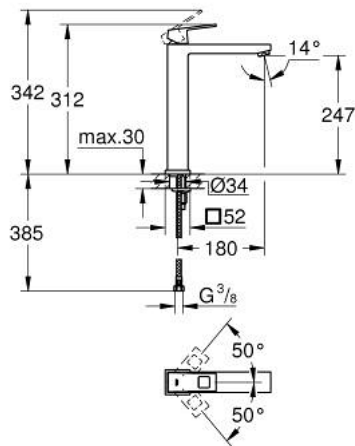

23 406 01D EUROCUBE SINGLE-LEVER BASIN MIXER 1/2" XL-SIZE

PRODUCT DESCRIPTION

- Colour: chrome
- single hole installation
- metal lever
- for free-standing basins
- GROHE SilkMove 28 mm ceramic cartridge
- temperature limiter
- GROHE LongLife finish
- GROHE EcoJoy - less water, perfect flow
- maximum flow rate (at 3 bar): 5 l/min
- GROHE Quickfix Plus installation system
- smooth body
- flexible connection hoses
- minimum pressure 1.0 bar