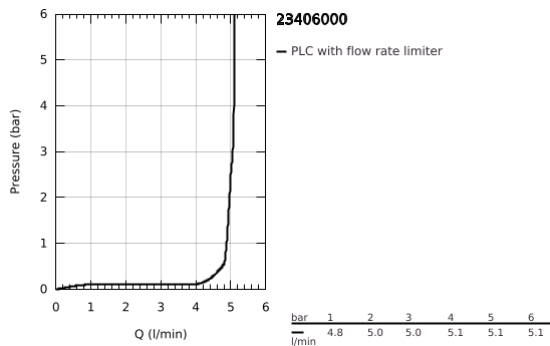

## 23 406 000 EUROCUBE SINGLE-LEVER BASIN MIXER 1/2" XL-SIZE

### PRODUCT DESCRIPTION

- Colour: chrome
- single hole installation
- metal lever
- for free-standing basins
- GROHE SilkMove 28 mm ceramic cartridge
- temperature limiter
- GROHE LongLife finish
- GROHE EcoJoy - less water, perfect flow
- maximum flow rate (at 3 bar): 5 l/min
- GROHE Quickfix Plus installation system
- smooth body
- flexible connection hoses
- minimum pressure 1.0 bar

23 406 000 **EUROCUBE SINGLE-LEVER BASIN MIXER 1/2"**  
**XL-SIZE**

**SPARE PARTS**

- 1: Lever (Spare part-nr. 46786000)
  - 2: Fitting ring (Spare part-nr. 46715000)
  - 3: Cartridge (Spare part-nr. 46580000)
  - 4: Mousseur (Spare part-nr. 48159000)
  - 5: Shank mounting kit (Spare part-nr. 46645000)
  - 6: Mounting wrench (Spare part-nr. 19017000)\*
- \* Optional accessories