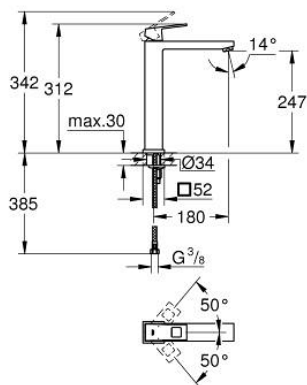

## 23 406 000 EUROCUBE SINGLE-LEVER BASIN MIXER 1/2" XL-SIZE

### PRODUCT DESCRIPTION

- Colour: chrome
- single hole installation
- metal lever
- for free-standing basins
- GROHE SilkMove 28 mm ceramic cartridge
- temperature limiter
- GROHE LongLife finish
- GROHE EcoJoy - less water, perfect flow
- maximum flow rate (at 3 bar): 5 l/min
- GROHE Quickfix Plus installation system
- smooth body
- flexible connection hoses
- minimum pressure 1.0 bar

23 406 000 **EUROCUBE SINGLE-LEVER BASIN MIXER 1/2"**  
**XL-SIZE**

**SPARE PARTS**

- 1: Lever (Spare part-nr. 46786000)
  - 2: Fitting ring (Spare part-nr. 46715000)
  - 3: Cartridge (Spare part-nr. 46580000)
  - 4: Mousseur (Spare part-nr. 48159000)
  - 5: Shank mounting kit (Spare part-nr. 46645000)
  - 6: Mounting wrench (Spare part-nr. 19017000)\*
- \* Optional accessories