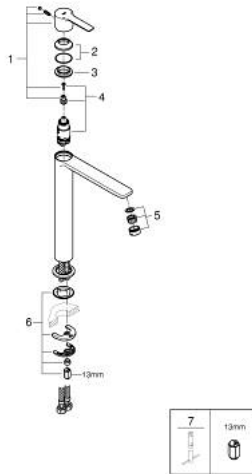

23 405 243 1 **LINEARE SINGLE-LEVER BASIN MIXER 1/2"**
XL-SIZE

PRODUCT DESCRIPTION

- Colour: matte black
- for free-standing basins
- GROHE SilkMove 28 mm ceramic cartridge
- with temperature limiter
- GROHE EcoJoy - less water, perfect flow
- maximum flow rate (at 3 bar): 5 l/min
- SpeedClean mousseur
- GROHE FastFixation Plus rapid installation system
- smooth body
- flexible connection hoses

23 405 243 1 **LINEARE SINGLE-LEVER BASIN MIXER 1/2"**
XL-SIZE

SPARE PARTS

- 1: lever (Spare part-nr. 469802430)
- 2: Cap (Spare part-nr. 465812430)
- 3: Fitting ring (Spare part-nr. 07419000)
- 4: Cartridge (Spare part-nr. 46580000)
- 5: Mousseur (Spare part-nr. 481592430)
- 6: Shank mounting kit (Spare part-nr. 46645000)
- 7: Mounting wrench (Spare part-nr. 19017000)*