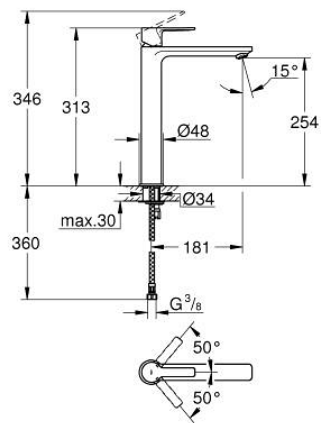

23 405 243 1 **LINEARE SINGLE-LEVER BASIN MIXER 1/2"**
XL-SIZE

PRODUCT DESCRIPTION

- Colour: matte black
- for free-standing basins
- GROHE SilkMove 28 mm ceramic cartridge
- with temperature limiter
- GROHE EcoJoy - less water, perfect flow
- maximum flow rate (at 3 bar): 5 l/min
- SpeedClean mousseur
- GROHE FastFixation Plus rapid installation system
- smooth body
- flexible connection hoses

23 405 243 1 **LINEARE SINGLE-LEVER BASIN MIXER 1/2"**
XL-SIZE

SPARE PARTS

- 1: lever (Spare part-nr. 469802430)
- 2: Cap (Spare part-nr. 465812430)
- 3: Fitting ring (Spare part-nr. 07419000)
- 4: Cartridge (Spare part-nr. 46580000)
- 5: Mousseur (Spare part-nr. 481592430)
- 6: Shank mounting kit (Spare part-nr. 46645000)
- 7: Mounting wrench (Spare part-nr. 19017000)*