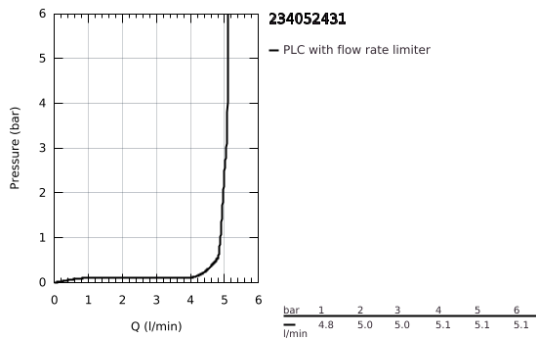

23 405 243 1 **LINEARE SINGLE-LEVER BASIN MIXER 1/2"**
XL-SIZE

PRODUCT DESCRIPTION

- Colour: matte black
- for free-standing basins
- GROHE SilkMove 28 mm ceramic cartridge
- with temperature limiter
- GROHE EcoJoy - less water, perfect flow
- maximum flow rate (at 3 bar): 5 l/min
- SpeedClean mousseur
- GROHE FastFixation Plus rapid installation system
- smooth body
- flexible connection hoses

23 405 243 1 **LINEARE SINGLE-LEVER BASIN MIXER 1/2"**
XL-SIZE

SPARE PARTS

- 1: lever (Spare part-nr. 469802430)
- 2: Cap (Spare part-nr. 465812430)
- 3: Fitting ring (Spare part-nr. 07419000)
- 4: Cartridge (Spare part-nr. 46580000)
- 5: Mousseur (Spare part-nr. 481592430)
- 6: Shank mounting kit (Spare part-nr. 46645000)
- 7: Mounting wrench (Spare part-nr. 19017000)*