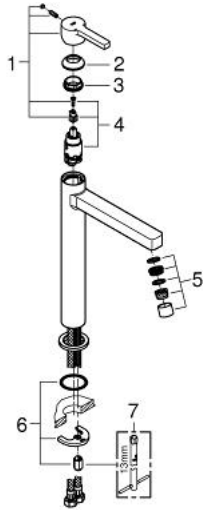

23 405 000 **LINEARE SINGLE-LEVER BASIN MIXER 1/2"**  
**XL-SIZE**

**PRODUCT DESCRIPTION**

- Colour: chrome
- single hole installation
- metal lever
- for free-standing basins
- GROHE SilkMove 28 mm ceramic cartridge
- temperature limiter
- GROHE LongLife finish
- GROHE EcoJoy - less water, perfect flow
- GROHE SpeedClean mousseur 5.7 l/min
- GROHE Quickfix Plus installation system
- smooth body
- flexible connection hoses
- minimum pressure 1.0 bar

23 405 000 **LINEARE SINGLE-LEVER BASIN MIXER 1/2"**  
**XL-SIZE**

**SPARE PARTS**

- 1: Lever (Spare part-nr. 46579000)
- 2: Cap (Spare part-nr. 46581000)
- 3: Fitting ring (Spare part-nr. 07419000)
- 4: Cartridge (Spare part-nr. 46580000)
- 5: Mousseur (Spare part-nr. 13935000)
- 6: Shank mounting kit (Spare part-nr. 46645000)
- 7: Mounting wrench (Spare part-nr. 19017000)\*