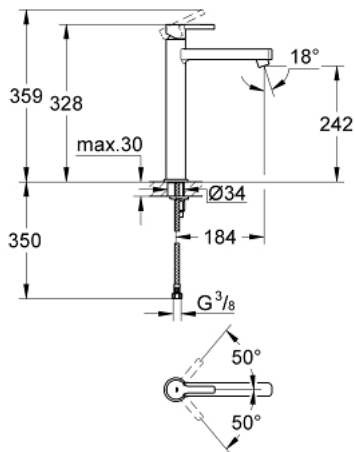

23 405 000 **LINEARE SINGLE-LEVER BASIN MIXER 1/2"**  
**XL-SIZE**

**PRODUCT DESCRIPTION**

- Colour: chrome
- single hole installation
- metal lever
- for free-standing basins
- GROHE SilkMove 28 mm ceramic cartridge
- temperature limiter
- GROHE LongLife finish
- GROHE EcoJoy - less water, perfect flow
- GROHE SpeedClean mousseur 5.7 l/min
- GROHE Quickfix Plus installation system
- smooth body
- flexible connection hoses
- minimum pressure 1.0 bar

23 405 000 **LINEARE SINGLE-LEVER BASIN MIXER 1/2"**  
**XL-SIZE**

**SPARE PARTS**

- 1: Lever (Spare part-nr. 46579000)
- 2: Cap (Spare part-nr. 46581000)
- 3: Fitting ring (Spare part-nr. 07419000)
- 4: Cartridge (Spare part-nr. 46580000)
- 5: Mousseur (Spare part-nr. 13935000)
- 6: Shank mounting kit (Spare part-nr. 46645000)
- 7: Mounting wrench (Spare part-nr. 19017000)\*