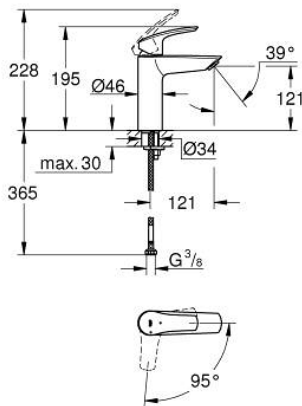

23 395 243 E **EUROSMART SINGLE-LEVER BASIN MIXER 1/2"**  
**M-SIZE**

**PRODUCT DESCRIPTION**

- Colour: matte black
- single hole installation
- metal lever
- GROHE SilkMove 28 mm ceramic cartridge
- EcoMode - cold water flow in mid-lever position saves energy
- adjustable flow rate limiter
- with temperature limiter
- GROHE EcoJoy - less water, perfect flow
- maximum flow rate (at 3 bar): 5 l/min
- Protected Water Ways no contact of water with lead or nickel inside the tap
- GROHE FastFixation installation system
- smooth body
- flexible connection hoses
- professional edition

23 395 243 E **EUROSMART SINGLE-LEVER BASIN MIXER 1/2"**  
**M-SIZE**

**SPARE PARTS**

- 1: Lever (Spare part-nr. 485512430)
- 2: cap (Spare part-nr. 461162430)
- 3: Cartridge (Spare part-nr. 48518000)
- 4: flow control (Spare part-nr. 1106372430)
- 5: Shank mounting kit (Spare part-nr. 46645000)
- 6: Waste set with push-open plug (Spare part-nr. 658072430)\*
- 7: Mounting wrench (Spare part-nr. 19017000)\*