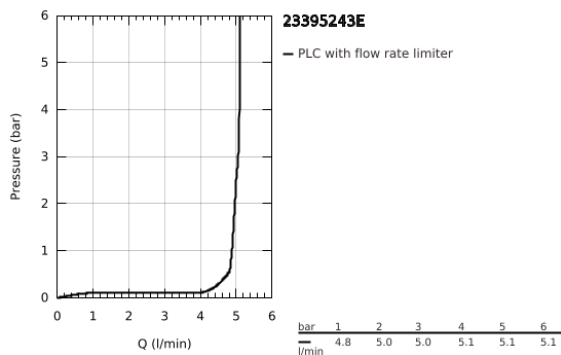

23 395 243 E **EUROSMART SINGLE-LEVER BASIN MIXER 1/2"**  
**M-SIZE**

**PRODUCT DESCRIPTION**

- Colour: matte black
- single hole installation
- metal lever
- GROHE SilkMove 28 mm ceramic cartridge
- EcoMode - cold water flow in mid-lever position saves energy
- adjustable flow rate limiter
- with temperature limiter
- GROHE EcoJoy - less water, perfect flow
- maximum flow rate (at 3 bar): 5 l/min
- Protected Water Ways no contact of water with lead or nickel inside the tap
- GROHE FastFixation installation system
- smooth body
- flexible connection hoses
- professional edition

23 395 243 E **EUROSMART SINGLE-LEVER BASIN MIXER 1/2"**  
**M-SIZE**

**SPARE PARTS**

- 1: Lever (Spare part-nr. 485512430)
- 2: cap (Spare part-nr. 461162430)
- 3: Cartridge (Spare part-nr. 48518000)
- 4: flow control (Spare part-nr. 1106372430)
- 5: Shank mounting kit (Spare part-nr. 46645000)
- 6: Waste set with push-open plug (Spare part-nr. 658072430)\*
- 7: Mounting wrench (Spare part-nr. 19017000)\*