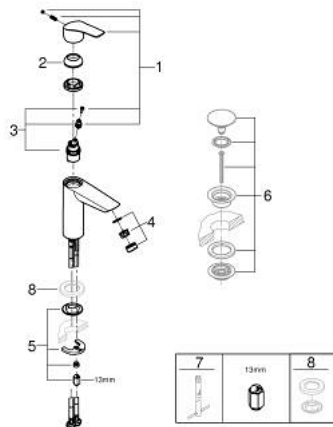

23 395 243 E **EUROSMART SINGLE-LEVER BASIN MIXER 1/2"**  
**M-SIZE**

**PRODUCT DESCRIPTION**

- Colour: matte black
- single hole installation
- metal lever
- GROHE SilkMove 28 mm ceramic cartridge
- EcoMode - cold water flow in mid-lever position saves energy
- adjustable flow rate limiter
- with temperature limiter
- GROHE EcoJoy - less water, perfect flow
- maximum flow rate (at 3 bar): 5 l/min
- Protected Water Ways no contact of water with lead or nickel inside the tap
- GROHE FastFixation installation system
- smooth body
- flexible connection hoses
- professional edition

23 395 243 E **EUROSMART SINGLE-LEVER BASIN MIXER 1/2"**  
**M-SIZE**

**SPARE PARTS**

- 1: Lever (Spare part-nr. 485512430)
- 2: cap (Spare part-nr. 461162430)
- 3: Cartridge (Spare part-nr. 48518000)
- 4: flow control (Spare part-nr. 1106372430)
- 5: Shank mounting kit (Spare part-nr. 46645000)
- 6: Waste set with push-open plug (Spare part-nr. 658072430)\*
- 7: Mounting wrench (Spare part-nr. 19017000)\*