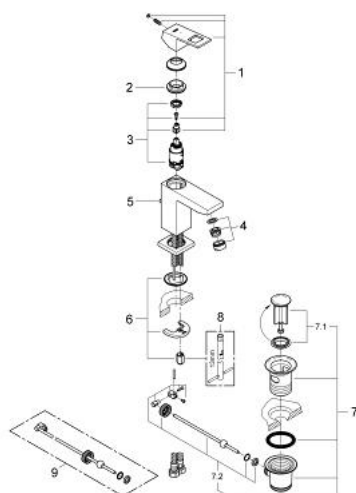

23 390 00E **EUROCUBE SINGLE-LEVER BASIN MIXER 1/2"**
S-SIZE

PRODUCT DESCRIPTION

- Colour: chrome
- single hole installation
- metal lever
- GROHE SilkMove 28 mm ceramic cartridge
- EcoMode - cold water flow in mid-lever position saves energy
- with temperature limiter
- GROHE LongLife finish
- GROHE EcoJoy - less water, perfect flow
- maximum flow rate (at 3 bar): 5 l/min
- GROHE FastFixation Plus rapid installation system
- pop-up waste set 1 1/4"
- flexible connection hoses

23 390 00E EUROCUBE SINGLE-LEVER BASIN MIXER 1/2" S-SIZE

SPARE PARTS

- 1: Lever (Spare part-nr. 46866000)
 - 2: Fitting ring (Spare part-nr. 46715000)
 - 3: Cartridge (Spare part-nr. 46580000)
 - 4: Flow straightener (Spare part-nr. 64450000)
 - 5: Pop-up rod (Spare part-nr. 46787000)
 - 6: Shank mounting kit (Spare part-nr. 46645000)
 - 7: Waste set 1 1/4" (Spare part-nr. 28910000)
 - 7.1: Plug (Spare part-nr. 07182000)
 - 7.2: Eccentric rod (Spare part-nr. 07052000)
 - 8: Mounting wrench (Spare part-nr. 19017000)*
 - 9: Eccentric rod (Spare part-nr. 07341000)*
- * Optional accessories