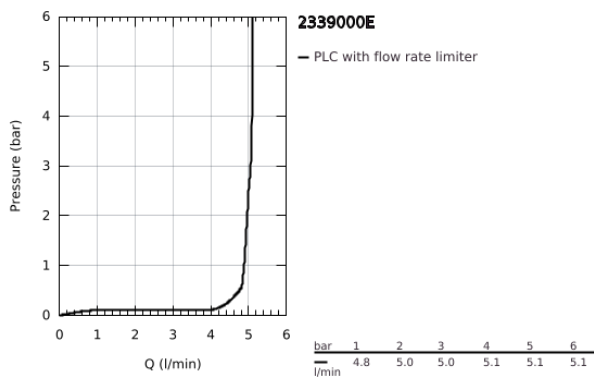

23 390 00E **EUROCUBE SINGLE-LEVER BASIN MIXER 1/2"**
S-SIZE

PRODUCT DESCRIPTION

- Colour: chrome
- single hole installation
- metal lever
- GROHE SilkMove 28 mm ceramic cartridge
- EcoMode - cold water flow in mid-lever position saves energy
- with temperature limiter
- GROHE LongLife finish
- GROHE EcoJoy - less water, perfect flow
- maximum flow rate (at 3 bar): 5 l/min
- GROHE FastFixation Plus rapid installation system
- pop-up waste set 1 1/4"
- flexible connection hoses

23 390 00E EUROCUBE SINGLE-LEVER BASIN MIXER 1/2" S-SIZE

SPARE PARTS

- 1: Lever (Spare part-nr. 46866000)
 - 2: Fitting ring (Spare part-nr. 46715000)
 - 3: Cartridge (Spare part-nr. 46580000)
 - 4: Flow straightener (Spare part-nr. 64450000)
 - 5: Pop-up rod (Spare part-nr. 46787000)
 - 6: Shank mounting kit (Spare part-nr. 46645000)
 - 7: Waste set 1 1/4" (Spare part-nr. 28910000)
 - 7.1: Plug (Spare part-nr. 07182000)
 - 7.2: Eccentric rod (Spare part-nr. 07052000)
 - 8: Mounting wrench (Spare part-nr. 19017000)*
 - 9: Eccentric rod (Spare part-nr. 07341000)*
- * Optional accessories