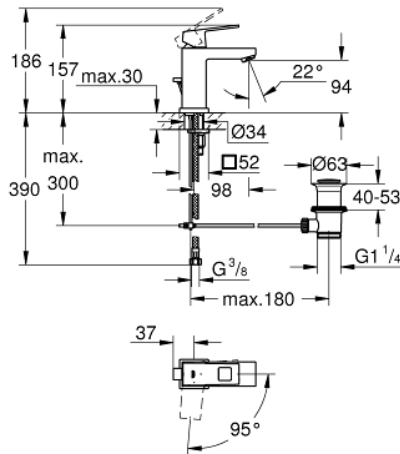

23 390 00E **EUROCUBE SINGLE-LEVER BASIN MIXER 1/2"**
S-SIZE

PRODUCT DESCRIPTION

- Colour: chrome
- single hole installation
- metal lever
- GROHE SilkMove 28 mm ceramic cartridge
- EcoMode - cold water flow in mid-lever position saves energy
- with temperature limiter
- GROHE LongLife finish
- GROHE EcoJoy - less water, perfect flow
- maximum flow rate (at 3 bar): 5 l/min
- GROHE FastFixation Plus rapid installation system
- pop-up waste set 1 1/4"
- flexible connection hoses

23 390 00E EUROCUBE SINGLE-LEVER BASIN MIXER 1/2" S-SIZE

SPARE PARTS

- 1: Lever (Spare part-nr. 46866000)
 - 2: Fitting ring (Spare part-nr. 46715000)
 - 3: Cartridge (Spare part-nr. 46580000)
 - 4: Flow straightener (Spare part-nr. 64450000)
 - 5: Pop-up rod (Spare part-nr. 46787000)
 - 6: Shank mounting kit (Spare part-nr. 46645000)
 - 7: Waste set 1 1/4" (Spare part-nr. 28910000)
 - 7.1: Plug (Spare part-nr. 07182000)
 - 7.2: Eccentric rod (Spare part-nr. 07052000)
 - 8: Mounting wrench (Spare part-nr. 19017000)*
 - 9: Eccentric rod (Spare part-nr. 07341000)*
- * Optional accessories