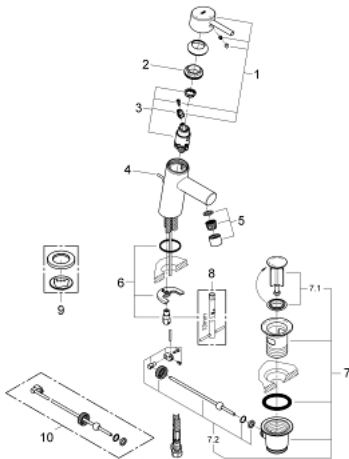

23 380 10E **CONCETTO SINGLE-LEVER BASIN MIXER 1/2"**
S-SIZE

PRODUCT DESCRIPTION

- Colour: chrome
- single hole installation
- metal lever
- GROHE SilkMove 28 mm ceramic cartridge
- EcoMode - cold water flow in mid-lever position saves energy
- with temperature limiter
- GROHE LongLife finish
- GROHE EcoJoy - less water, perfect flow
- maximum flow rate (at 3 bar): 5 l/min
- GROHE FastFixation installation system
- pop-up waste set 1 1/4"
- flexible connection hoses
- minimum pressure 1.0 bar

23 380 10E **CONCETTO SINGLE-LEVER BASIN MIXER 1/2"**
S-SIZE

SPARE PARTS

- 1: Lever (Spare part-nr. 46869000)
- 2: Fitting ring (Spare part-nr. 46715000)
- 3: Cartridge (Spare part-nr. 46580000)
- 4: Pop-up rod (Spare part-nr. 46739000)
- 5: Mousseur (Spare part-nr. 13935000)
- 6: Shank mounting kit (Spare part-nr. 46249000)
- 7: Waste set 1 1/4" (Spare part-nr. 28910000)
- 7.1: Plug (Spare part-nr. 07182000)
- 7.2: Eccentric rod (Spare part-nr. 07052000)
- 8: Mounting wrench (Spare part-nr. 19017000)*
- 9: Base plate (Spare part-nr. 48165000)*
- 10: Eccentric rod (Spare part-nr. 07341000)*