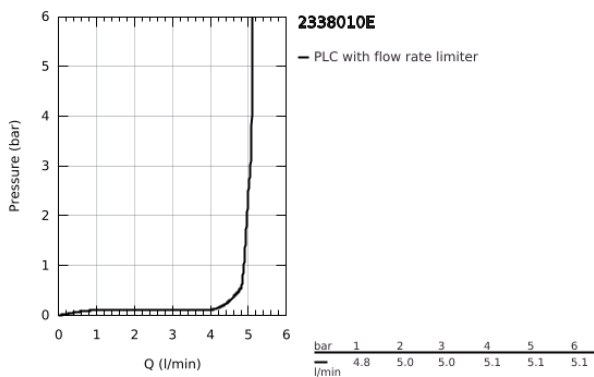

23 380 10E **CONCETTO SINGLE-LEVER BASIN MIXER 1/2"**
S-SIZE

PRODUCT DESCRIPTION

- Colour: chrome
- single hole installation
- metal lever
- GROHE SilkMove 28 mm ceramic cartridge
- EcoMode - cold water flow in mid-lever position saves energy
- with temperature limiter
- GROHE LongLife finish
- GROHE EcoJoy - less water, perfect flow
- maximum flow rate (at 3 bar): 5 l/min
- GROHE FastFixation installation system
- pop-up waste set 1 1/4"
- flexible connection hoses
- minimum pressure 1.0 bar

23 380 10E **CONCETTO SINGLE-LEVER BASIN MIXER 1/2"**
S-SIZE

SPARE PARTS

- 1: Lever (Spare part-nr. 46869000)
- 2: Fitting ring (Spare part-nr. 46715000)
- 3: Cartridge (Spare part-nr. 46580000)
- 4: Pop-up rod (Spare part-nr. 46739000)
- 5: Mousseur (Spare part-nr. 13935000)
- 6: Shank mounting kit (Spare part-nr. 46249000)
- 7: Waste set 1 1/4" (Spare part-nr. 28910000)
- 7.1: Plug (Spare part-nr. 07182000)
- 7.2: Eccentric rod (Spare part-nr. 07052000)
- 8: Mounting wrench (Spare part-nr. 19017000)*
- 9: Base plate (Spare part-nr. 48165000)*
- 10: Eccentric rod (Spare part-nr. 07341000)*