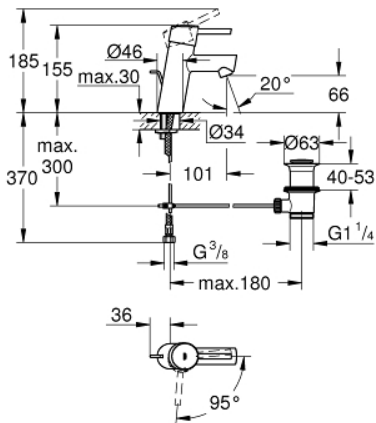

23 380 10E **CONCETTO SINGLE-LEVER BASIN MIXER 1/2"**
S-SIZE

PRODUCT DESCRIPTION

- Colour: chrome
- single hole installation
- metal lever
- GROHE SilkMove 28 mm ceramic cartridge
- EcoMode - cold water flow in mid-lever position saves energy
- with temperature limiter
- GROHE LongLife finish
- GROHE EcoJoy - less water, perfect flow
- maximum flow rate (at 3 bar): 5 l/min
- GROHE FastFixation installation system
- pop-up waste set 1 1/4"
- flexible connection hoses
- minimum pressure 1.0 bar

23 380 10E **CONCETTO SINGLE-LEVER BASIN MIXER 1/2"**
S-SIZE

SPARE PARTS

- 1: Lever (Spare part-nr. 46869000)
- 2: Fitting ring (Spare part-nr. 46715000)
- 3: Cartridge (Spare part-nr. 46580000)
- 4: Pop-up rod (Spare part-nr. 46739000)
- 5: Mousseur (Spare part-nr. 13935000)
- 6: Shank mounting kit (Spare part-nr. 46249000)
- 7: Waste set 1 1/4" (Spare part-nr. 28910000)
- 7.1: Plug (Spare part-nr. 07182000)
- 7.2: Eccentric rod (Spare part-nr. 07052000)
- 8: Mounting wrench (Spare part-nr. 19017000)*
- 9: Base plate (Spare part-nr. 48165000)*
- 10: Eccentric rod (Spare part-nr. 07341000)*