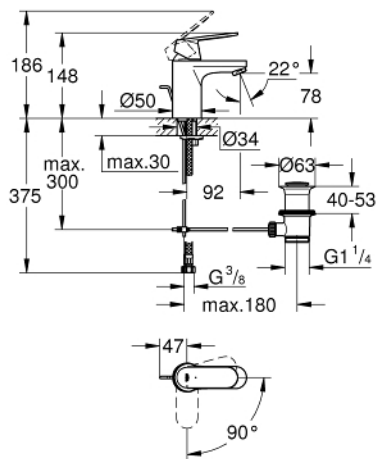

**23 377 00E EUROCOSMO SINGLE-LEVER BASIN MIXER 1/2"  
S-SIZE**

**PRODUCT DESCRIPTION**

- Colour: chrome
- single hole installation
- metal lever
- GROHE SilkMove 35 mm ceramic cartridge
- EcoMode - cold water flow in mid-lever position saves energy
- adjustable flow rate limiter
- temperature limiter
- GROHE LongLife finish
- GROHE EcoJoy - less water, perfect flow
- maximum flow rate (at 3 bar): 5 l/min
- GROHE FastFixation installation system
- pop-up waste set 1 1/4"
- flexible connection hoses
- minimum pressure 1.0 bar

23 377 00E **EUROCOSMO SINGLE-LEVER BASIN MIXER 1/2"**  
**S-SIZE**

**SPARE PARTS**

- 1: Lever (Spare part-nr. 46828000)
  - 2: Cap (Spare part-nr. 46492000)
  - 3: Screw coupling (Spare part-nr. 46460000)
  - 4: Cartridge (Spare part-nr. 46863000)
  - 5: Mousseur (Spare part-nr. 48159000)
  - 6: Pop-up rod (Spare part-nr. 46739000)
  - 7: Shank mounting kit (Spare part-nr. 46671000)
  - 8: Waste set 1 1/4" (Spare part-nr. 28910000)
  - 8.1: Plug (Spare part-nr. 07182000)
  - 8.2: Eccentric rod (Spare part-nr. 07052000)
  - 9: Socket Spanner (Spare part-nr. 19332000)\*
  - 10: Mounting wrench (Spare part-nr. 19017000)\*
  - 11: Eccentric rod (Spare part-nr. 07341000)\*
- \* Optional accessories