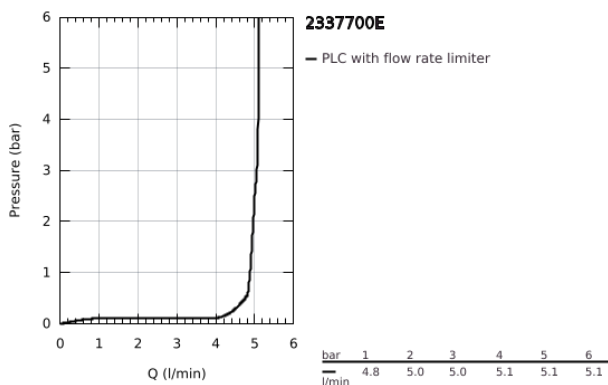

**23 377 00E EUROCOSMO SINGLE-LEVER BASIN MIXER 1/2"  
S-SIZE**

**PRODUCT DESCRIPTION**

- Colour: chrome
- single hole installation
- metal lever
- GROHE SilkMove 35 mm ceramic cartridge
- EcoMode - cold water flow in mid-lever position saves energy
- adjustable flow rate limiter
- temperature limiter
- GROHE LongLife finish
- GROHE EcoJoy - less water, perfect flow
- maximum flow rate (at 3 bar): 5 l/min
- GROHE FastFixation installation system
- pop-up waste set 1 1/4"
- flexible connection hoses
- minimum pressure 1.0 bar

23 377 00E **EUROCOSMO SINGLE-LEVER BASIN MIXER 1/2"**  
**S-SIZE**

**SPARE PARTS**

- 1: Lever (Spare part-nr. 46828000)
  - 2: Cap (Spare part-nr. 46492000)
  - 3: Screw coupling (Spare part-nr. 46460000)
  - 4: Cartridge (Spare part-nr. 46863000)
  - 5: Mousseur (Spare part-nr. 48159000)
  - 6: Pop-up rod (Spare part-nr. 46739000)
  - 7: Shank mounting kit (Spare part-nr. 46671000)
  - 8: Waste set 1 1/4" (Spare part-nr. 28910000)
  - 8.1: Plug (Spare part-nr. 07182000)
  - 8.2: Eccentric rod (Spare part-nr. 07052000)
  - 9: Socket Spanner (Spare part-nr. 19332000)\*
  - 10: Mounting wrench (Spare part-nr. 19017000)\*
  - 11: Eccentric rod (Spare part-nr. 07341000)\*
- \* Optional accessories