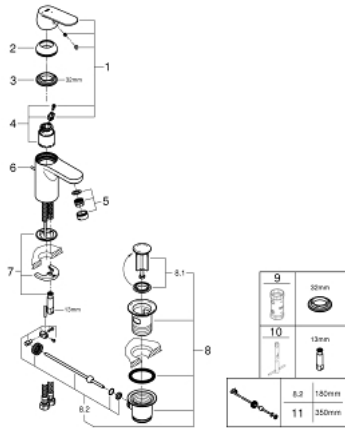

**23 377 00E EUROCOSMO SINGLE-LEVER BASIN MIXER 1/2"  
S-SIZE**

**PRODUCT DESCRIPTION**

- Colour: chrome
- single hole installation
- metal lever
- GROHE SilkMove 35 mm ceramic cartridge
- EcoMode - cold water flow in mid-lever position saves energy
- adjustable flow rate limiter
- temperature limiter
- GROHE LongLife finish
- GROHE EcoJoy - less water, perfect flow
- maximum flow rate (at 3 bar): 5 l/min
- GROHE FastFixation installation system
- pop-up waste set 1 1/4"
- flexible connection hoses
- minimum pressure 1.0 bar

23 377 00E **EUROCOSMO SINGLE-LEVER BASIN MIXER 1/2"**  
**S-SIZE**

**SPARE PARTS**

- 1: Lever (Spare part-nr. 46828000)
  - 2: Cap (Spare part-nr. 46492000)
  - 3: Screw coupling (Spare part-nr. 46460000)
  - 4: Cartridge (Spare part-nr. 46863000)
  - 5: Mousseur (Spare part-nr. 48159000)
  - 6: Pop-up rod (Spare part-nr. 46739000)
  - 7: Shank mounting kit (Spare part-nr. 46671000)
  - 8: Waste set 1 1/4" (Spare part-nr. 28910000)
  - 8.1: Plug (Spare part-nr. 07182000)
  - 8.2: Eccentric rod (Spare part-nr. 07052000)
  - 9: Socket Spanner (Spare part-nr. 19332000)\*
  - 10: Mounting wrench (Spare part-nr. 19017000)\*
  - 11: Eccentric rod (Spare part-nr. 07341000)\*
- \* Optional accessories