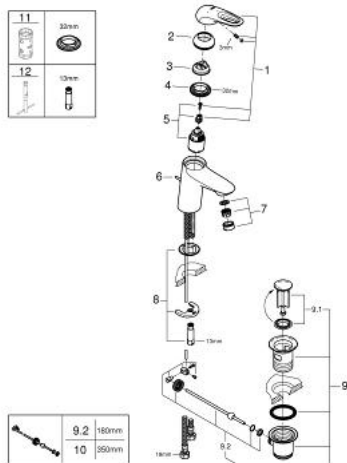

23 374 LS3 **EUROSTYLE SINGLE-LEVER BASIN MIXER 1/2"**
S-SIZE

PRODUCT DESCRIPTION

- Colour: moon white/chrome
- single hole installation
- loop metal lever
- GROHE SilkMove 35 mm ceramic cartridge
- EcoMode - cold water flow in mid-lever position saves energy
- adjustable flow rate limiter
- with temperature limiter
- GROHE LongLife finish
- GROHE EcoJoy - less water, perfect flow
- maximum flow rate (at 3 bar): 5 l/min
- GROHE FastFixation installation system
- pop-up waste set 1 1/4"
- flexible connection hoses

23 374 LS3 EUROSTYLE SINGLE-LEVER BASIN MIXER 1/2" S-SIZE

SPARE PARTS

- 1: Lever (Spare part-nr. 46939LS0)
 - 2: Cap (Spare part-nr. 46492000)
 - 3: Screw coupling (Spare part-nr. 46460000)
 - 4: Cartridge (Spare part-nr. 46863000)
 - 5: Pop-up rod (Spare part-nr. 46739000)
 - 6: Mousseur (Spare part-nr. 48159000)
 - 7: Shank mounting kit (Spare part-nr. 46671000)
 - 8: Waste set 1 1/4" (Spare part-nr. 28910000)
 - 8.1: Plug (Spare part-nr. 07182000)
 - 8.2: Eccentric rod (Spare part-nr. 07052000)
 - 9: Eccentric rod (Spare part-nr. 07341000)*
 - 10: Socket Spanner (Spare part-nr. 19332000)*
 - 11: Mounting wrench (Spare part-nr. 19017000)*
- * Optional accessories