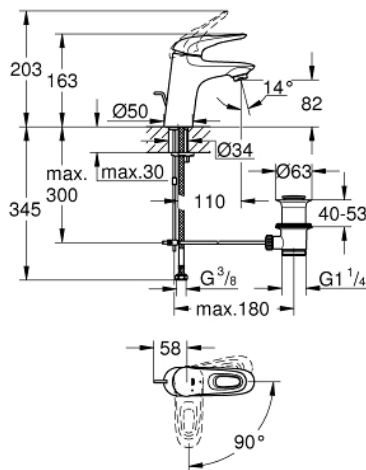

23 374 LS3 **EUROSTYLE SINGLE-LEVER BASIN MIXER 1/2"**
S-SIZE

PRODUCT DESCRIPTION

- Colour: moon white/chrome
- single hole installation
- loop metal lever
- GROHE SilkMove 35 mm ceramic cartridge
- EcoMode - cold water flow in mid-lever position saves energy
- adjustable flow rate limiter
- with temperature limiter
- GROHE LongLife finish
- GROHE EcoJoy - less water, perfect flow
- maximum flow rate (at 3 bar): 5 l/min
- GROHE FastFixation installation system
- pop-up waste set 1 1/4"
- flexible connection hoses

23 374 LS3 EUROSTYLE SINGLE-LEVER BASIN MIXER 1/2" S-SIZE

SPARE PARTS

- 1: Lever (Spare part-nr. 46939LS0)
 - 2: Cap (Spare part-nr. 46492000)
 - 3: Screw coupling (Spare part-nr. 46460000)
 - 4: Cartridge (Spare part-nr. 46863000)
 - 5: Pop-up rod (Spare part-nr. 46739000)
 - 6: Mousseur (Spare part-nr. 48159000)
 - 7: Shank mounting kit (Spare part-nr. 46671000)
 - 8: Waste set 1 1/4" (Spare part-nr. 28910000)
 - 8.1: Plug (Spare part-nr. 07182000)
 - 8.2: Eccentric rod (Spare part-nr. 07052000)
 - 9: Eccentric rod (Spare part-nr. 07341000)*
 - 10: Socket Spanner (Spare part-nr. 19332000)*
 - 11: Mounting wrench (Spare part-nr. 19017000)*
- * Optional accessories