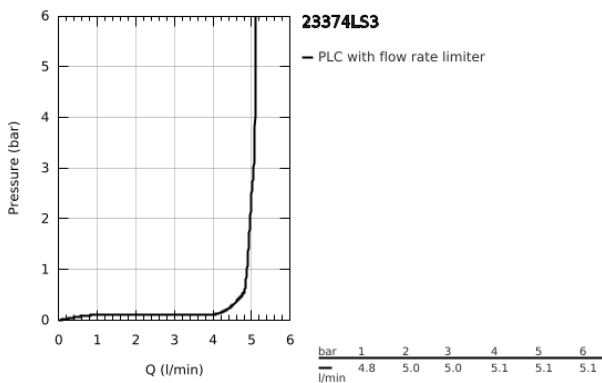

23 374 LS3 **EUROSTYLE SINGLE-LEVER BASIN MIXER 1/2"**
S-SIZE

PRODUCT DESCRIPTION

- Colour: moon white/chrome
- single hole installation
- loop metal lever
- GROHE SilkMove 35 mm ceramic cartridge
- EcoMode - cold water flow in mid-lever position saves energy
- adjustable flow rate limiter
- with temperature limiter
- GROHE LongLife finish
- GROHE EcoJoy - less water, perfect flow
- maximum flow rate (at 3 bar): 5 l/min
- GROHE FastFixation installation system
- pop-up waste set 1 1/4"
- flexible connection hoses

23 374 LS3 EUROSTYLE SINGLE-LEVER BASIN MIXER 1/2" S-SIZE

SPARE PARTS

- 1: Lever (Spare part-nr. 46939LS0)
 - 2: Cap (Spare part-nr. 46492000)
 - 3: Screw coupling (Spare part-nr. 46460000)
 - 4: Cartridge (Spare part-nr. 46863000)
 - 5: Pop-up rod (Spare part-nr. 46739000)
 - 6: Mousseur (Spare part-nr. 48159000)
 - 7: Shank mounting kit (Spare part-nr. 46671000)
 - 8: Waste set 1 1/4" (Spare part-nr. 28910000)
 - 8.1: Plug (Spare part-nr. 07182000)
 - 8.2: Eccentric rod (Spare part-nr. 07052000)
 - 9: Eccentric rod (Spare part-nr. 07341000)*
 - 10: Socket Spanner (Spare part-nr. 19332000)*
 - 11: Mounting wrench (Spare part-nr. 19017000)*
- * Optional accessories