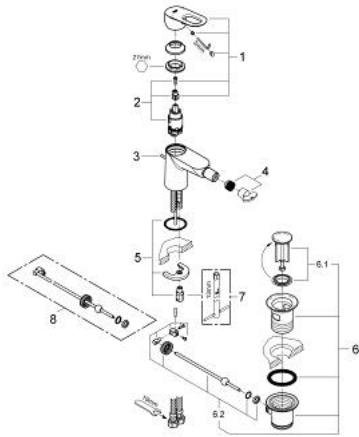

23 338 000 **BAULOOP SINGLE-LEVER BIDET MIXER 1/2"**

PRODUCT DESCRIPTION

- Colour: chrome
- single hole installation
- metal lever
- GROHE SmoothControl 28 mm ceramic cartridge
- GROHE LongLife finish
- GROHE EcoJoy - less water, perfect flow
- maximum flow rate (at 3 bar): 5 l/min
- rapid installation system
- with ball joint
- pop-up waste set 1 1/4"
- flexible connection hoses

23 338 000 BAULoop SINGLE-LEVER BIDET MIXER 1/2"

SPARE PARTS

- 1: Lever (Spare part-nr. 46695000)
- 2: Cartridge (Spare part-nr. 46580000)
- 3: Pop-up rod (Spare part-nr. 46739000)
- 4: Mousseur (Spare part-nr. 13998000)
- 5: Shank mounting kit (Spare part-nr. 46249000)
- 6: Waste set 1 1/4" (Spare part-nr. 28910000)
- 6.1: Plug (Spare part-nr. 07182000)
- 6.2: Eccentric rod (Spare part-nr. 07052000)
- 7: Mounting wrench (Spare part-nr. 19017000)*
- 8: Eccentric rod (Spare part-nr. 07341000)*