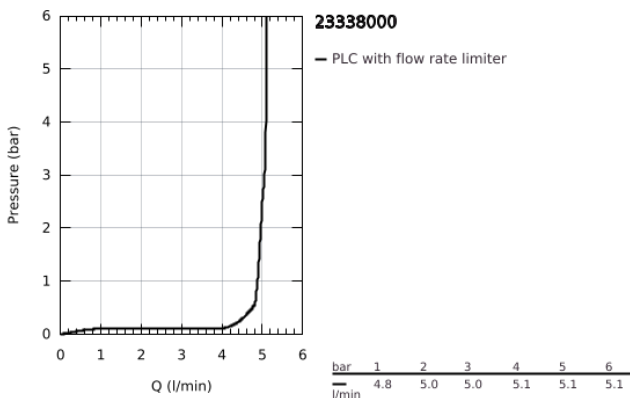

23 338 000 **BAULOOP SINGLE-LEVER BIDET MIXER 1/2"**

PRODUCT DESCRIPTION

- Colour: chrome
- single hole installation
- metal lever
- GROHE SmoothControl 28 mm ceramic cartridge
- GROHE LongLife finish
- GROHE EcoJoy - less water, perfect flow
- maximum flow rate (at 3 bar): 5 l/min
- rapid installation system
- with ball joint
- pop-up waste set 1 1/4"
- flexible connection hoses

23 338 000 BAULoop SINGLE-LEVER BIDET MIXER 1/2"

SPARE PARTS

- 1: Lever (Spare part-nr. 46695000)
- 2: Cartridge (Spare part-nr. 46580000)
- 3: Pop-up rod (Spare part-nr. 46739000)
- 4: Mousseur (Spare part-nr. 13998000)
- 5: Shank mounting kit (Spare part-nr. 46249000)
- 6: Waste set 1 1/4" (Spare part-nr. 28910000)
- 6.1: Plug (Spare part-nr. 07182000)
- 6.2: Eccentric rod (Spare part-nr. 07052000)
- 7: Mounting wrench (Spare part-nr. 19017000)*
- 8: Eccentric rod (Spare part-nr. 07341000)*