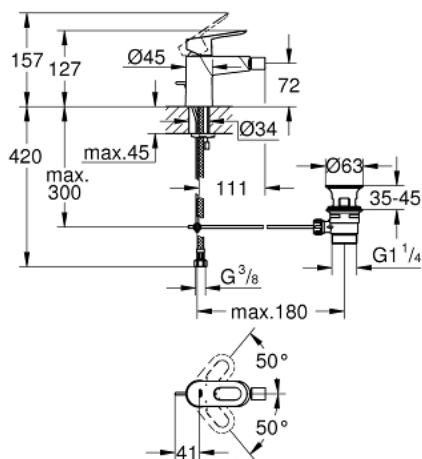

23 338 000 **BAULOOP SINGLE-LEVER BIDET MIXER 1/2"**

PRODUCT DESCRIPTION

- Colour: chrome
- single hole installation
- metal lever
- GROHE SmoothControl 28 mm ceramic cartridge
- GROHE LongLife finish
- GROHE EcoJoy - less water, perfect flow
- maximum flow rate (at 3 bar): 5 l/min
- rapid installation system
- with ball joint
- pop-up waste set 1 1/4"
- flexible connection hoses

23 338 000 BAULoop SINGLE-LEVER BIDET MIXER 1/2"

SPARE PARTS

- 1: Lever (Spare part-nr. 46695000)
- 2: Cartridge (Spare part-nr. 46580000)
- 3: Pop-up rod (Spare part-nr. 46739000)
- 4: Mousseur (Spare part-nr. 13998000)
- 5: Shank mounting kit (Spare part-nr. 46249000)
- 6: Waste set 1 1/4" (Spare part-nr. 28910000)
- 6.1: Plug (Spare part-nr. 07182000)
- 6.2: Eccentric rod (Spare part-nr. 07052000)
- 7: Mounting wrench (Spare part-nr. 19017000)*
- 8: Eccentric rod (Spare part-nr. 07341000)*