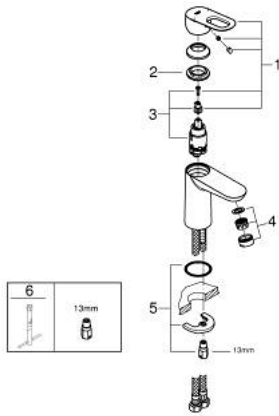

23 337 000 BAULoop SINGLE-LEVER BASIN MIXER 1/2" S-SIZE

PRODUCT DESCRIPTION

- Colour: chrome
- single hole installation
- metal lever
- GROHE SmoothControl 28 mm ceramic cartridge
- GROHE LongLife finish
- GROHE EcoJoy - less water, perfect flow
- maximum flow rate (at 3 bar): 5 l/min
- rapid installation system
- smooth body
- flexible connection hoses

23 337 000 **BAULOO SINGLE-LEVER BASIN MIXER 1/2"**
S-SIZE

SPARE PARTS

- 1: Lever (Spare part-nr. 46695000)
 - 2: Fitting ring (Spare part-nr. 46715000)
 - 3: Cartridge (Spare part-nr. 46580000)
 - 4: Mousseur (Spare part-nr. 48159000)
 - 5: Shank mounting kit (Spare part-nr. 46249000)
 - 6: Mounting wrench (Spare part-nr. 19017000)*
- * Optional accessories