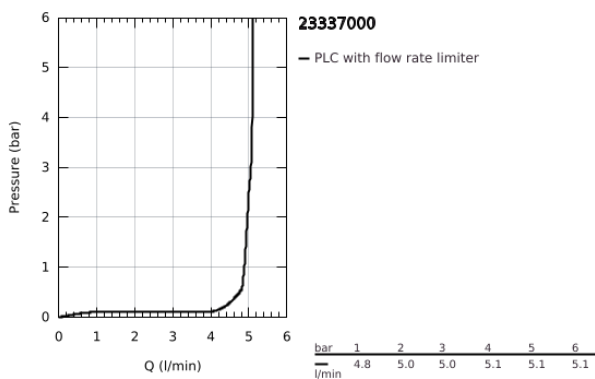

23 337 000 BAULoop SINGLE-LEVER BASIN MIXER 1/2" S-SIZE

PRODUCT DESCRIPTION

- Colour: chrome
- single hole installation
- metal lever
- GROHE SmoothControl 28 mm ceramic cartridge
- GROHE LongLife finish
- GROHE EcoJoy - less water, perfect flow
- maximum flow rate (at 3 bar): 5 l/min
- rapid installation system
- smooth body
- flexible connection hoses

23 337 000 **BAULOO SINGLE-LEVER BASIN MIXER 1/2"**
S-SIZE

SPARE PARTS

- 1: Lever (Spare part-nr. 46695000)
 - 2: Fitting ring (Spare part-nr. 46715000)
 - 3: Cartridge (Spare part-nr. 46580000)
 - 4: Mousseur (Spare part-nr. 48159000)
 - 5: Shank mounting kit (Spare part-nr. 46249000)
 - 6: Mounting wrench (Spare part-nr. 19017000)*
- * Optional accessories