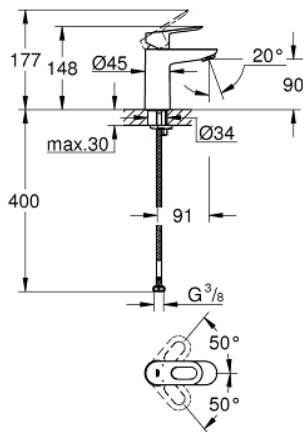

23 337 000 BAULoop SINGLE-LEVER BASIN MIXER 1/2" S-SIZE

PRODUCT DESCRIPTION

- Colour: chrome
- single hole installation
- metal lever
- GROHE SmoothControl 28 mm ceramic cartridge
- GROHE LongLife finish
- GROHE EcoJoy - less water, perfect flow
- maximum flow rate (at 3 bar): 5 l/min
- rapid installation system
- smooth body
- flexible connection hoses

23 337 000 **BAULOO SINGLE-LEVER BASIN MIXER 1/2"**
S-SIZE

SPARE PARTS

- 1: Lever (Spare part-nr. 46695000)
 - 2: Fitting ring (Spare part-nr. 46715000)
 - 3: Cartridge (Spare part-nr. 46580000)
 - 4: Mousseur (Spare part-nr. 48159000)
 - 5: Shank mounting kit (Spare part-nr. 46249000)
 - 6: Mounting wrench (Spare part-nr. 19017000)*
- * Optional accessories