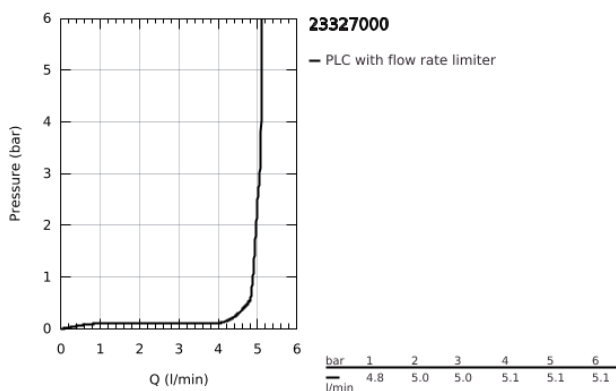

23 327 000 **EUROCOSMO SINGLE-LEVER BASIN MIXER 1/2"**
M-SIZE

PRODUCT DESCRIPTION

- Colour: chrome
- single hole installation
- metal lever
- GROHE SilkMove 35 mm ceramic cartridge
- adjustable flow rate limiter
- GROHE LongLife finish
- GROHE EcoJoy - less water, perfect flow
- maximum flow rate (at 3 bar): 5 l/min
- GROHE FastFixation installation system
- smooth body
- flexible connection hoses
- minimum pressure 1.0 bar
- optional temperature limiter ref. no. 46 375

23 327 000 **EUROCOSMO SINGLE-LEVER BASIN MIXER 1/2"**
M-SIZE

SPARE PARTS

- 1: Lever (Spare part-nr. 46681000)
 - 2: Cap (Spare part-nr. 46492000)
 - 3: Screw coupling (Spare part-nr. 46460000)
 - 4: Cartridge (Spare part-nr. 46374000)
 - 5: Mousseur (Spare part-nr. 48159000)
 - 6: Shank mounting kit (Spare part-nr. 46671000)
 - 7: Temperature limiter (Spare part-nr. 46375000)*
 - 8: Mounting wrench (Spare part-nr. 19017000)*
 - 9: Socket Spanner (Spare part-nr. 19332000)*
- * Optional accessories