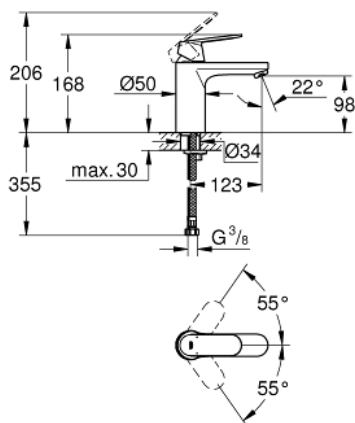

23 327 000 **EUROCOSMO SINGLE-LEVER BASIN MIXER 1/2"**
M-SIZE

PRODUCT DESCRIPTION

- Colour: chrome
- single hole installation
- metal lever
- GROHE SilkMove 35 mm ceramic cartridge
- adjustable flow rate limiter
- GROHE LongLife finish
- GROHE EcoJoy - less water, perfect flow
- maximum flow rate (at 3 bar): 5 l/min
- GROHE FastFixation installation system
- smooth body
- flexible connection hoses
- minimum pressure 1.0 bar
- optional temperature limiter ref. no. 46 375

23 327 000 **EUROCOSMO SINGLE-LEVER BASIN MIXER 1/2"**
M-SIZE

SPARE PARTS

- 1: Lever (Spare part-nr. 46681000)
 - 2: Cap (Spare part-nr. 46492000)
 - 3: Screw coupling (Spare part-nr. 46460000)
 - 4: Cartridge (Spare part-nr. 46374000)
 - 5: Mousseur (Spare part-nr. 48159000)
 - 6: Shank mounting kit (Spare part-nr. 46671000)
 - 7: Temperature limiter (Spare part-nr. 46375000)*
 - 8: Mounting wrench (Spare part-nr. 19017000)*
 - 9: Socket Spanner (Spare part-nr. 19332000)*
- * Optional accessories