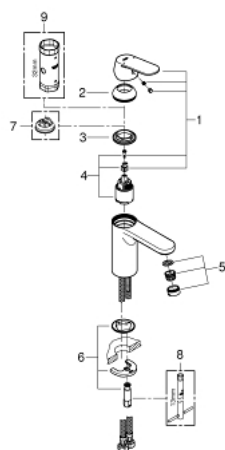

23 327 000 **EUROCOSMO SINGLE-LEVER BASIN MIXER 1/2"**
M-SIZE

PRODUCT DESCRIPTION

- Colour: chrome
- single hole installation
- metal lever
- GROHE SilkMove 35 mm ceramic cartridge
- adjustable flow rate limiter
- GROHE LongLife finish
- GROHE EcoJoy - less water, perfect flow
- maximum flow rate (at 3 bar): 5 l/min
- GROHE FastFixation installation system
- smooth body
- flexible connection hoses
- minimum pressure 1.0 bar
- optional temperature limiter ref. no. 46 375

23 327 000 **EUROCOSMO SINGLE-LEVER BASIN MIXER 1/2"**
M-SIZE

SPARE PARTS

- 1: Lever (Spare part-nr. 46681000)
 - 2: Cap (Spare part-nr. 46492000)
 - 3: Screw coupling (Spare part-nr. 46460000)
 - 4: Cartridge (Spare part-nr. 46374000)
 - 5: Mousseur (Spare part-nr. 48159000)
 - 6: Shank mounting kit (Spare part-nr. 46671000)
 - 7: Temperature limiter (Spare part-nr. 46375000)*
 - 8: Mounting wrench (Spare part-nr. 19017000)*
 - 9: Socket Spanner (Spare part-nr. 19332000)*
- * Optional accessories