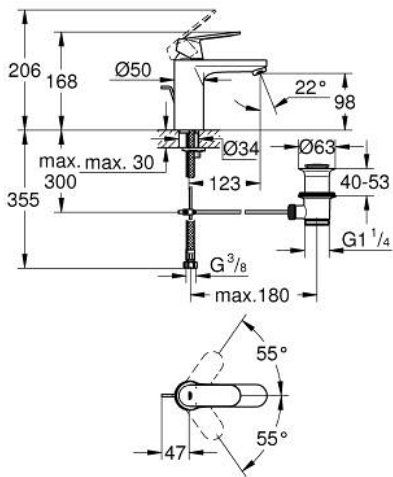

23 325 000 **EUROCOSMO SINGLE-LEVER BASIN MIXER 1/2"**
M-SIZE

PRODUCT DESCRIPTION

- Colour: chrome
- single hole installation
- metal lever
- GROHE SilkMove 35 mm ceramic cartridge
- adjustable flow rate limiter
- GROHE LongLife finish
- GROHE EcoJoy - less water, perfect flow
- maximum flow rate (at 3 bar): 5 l/min
- GROHE FastFixation installation system
- pop-up waste set 1 1/4"
- flexible connection hoses
- minimum pressure 1.0 bar
- optional temperature limiter ref. no. 46 375

23 325 000 **EUROCOSMO SINGLE-LEVER BASIN MIXER 1/2"**
M-SIZE

SPARE PARTS

- 1: Lever (Spare part-nr. 46681000)
 - 2: Cap (Spare part-nr. 46492000)
 - 3: Screw coupling (Spare part-nr. 46460000)
 - 4: Cartridge (Spare part-nr. 46374000)
 - 5: Mousseur (Spare part-nr. 48159000)
 - 6: Pop-up rod (Spare part-nr. 46739000)
 - 7: Shank mounting kit (Spare part-nr. 46671000)
 - 8: Waste set 1 1/4" (Spare part-nr. 28910000)
 - 8.1: Plug (Spare part-nr. 07182000)
 - 8.2: Eccentric rod (Spare part-nr. 07052000)
 - 9: Temperature limiter (Spare part-nr. 46375000)*
 - 10: Mounting wrench (Spare part-nr. 19017000)*
 - 11: Socket Spanner (Spare part-nr. 19332000)*
 - 12: Eccentric rod (Spare part-nr. 07341000)*
- * Optional accessories