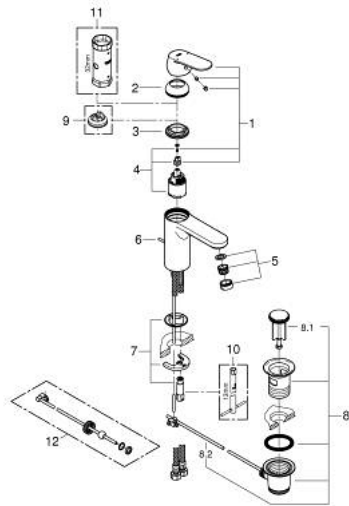

23 325 000 **EUROCOSMO SINGLE-LEVER BASIN MIXER 1/2"**
M-SIZE

PRODUCT DESCRIPTION

- Colour: chrome
- single hole installation
- metal lever
- GROHE SilkMove 35 mm ceramic cartridge
- adjustable flow rate limiter
- GROHE LongLife finish
- GROHE EcoJoy - less water, perfect flow
- maximum flow rate (at 3 bar): 5 l/min
- GROHE FastFixation installation system
- pop-up waste set 1 1/4"
- flexible connection hoses
- minimum pressure 1.0 bar
- optional temperature limiter ref. no. 46 375

23 325 000 **EUROCOSMO SINGLE-LEVER BASIN MIXER 1/2"**
M-SIZE

SPARE PARTS

- 1: Lever (Spare part-nr. 46681000)
 - 2: Cap (Spare part-nr. 46492000)
 - 3: Screw coupling (Spare part-nr. 46460000)
 - 4: Cartridge (Spare part-nr. 46374000)
 - 5: Mousseur (Spare part-nr. 48159000)
 - 6: Pop-up rod (Spare part-nr. 46739000)
 - 7: Shank mounting kit (Spare part-nr. 46671000)
 - 8: Waste set 1 1/4" (Spare part-nr. 28910000)
 - 8.1: Plug (Spare part-nr. 07182000)
 - 8.2: Eccentric rod (Spare part-nr. 07052000)
 - 9: Temperature limiter (Spare part-nr. 46375000)*
 - 10: Mounting wrench (Spare part-nr. 19017000)*
 - 11: Socket Spanner (Spare part-nr. 19332000)*
 - 12: Eccentric rod (Spare part-nr. 07341000)*
- * Optional accessories