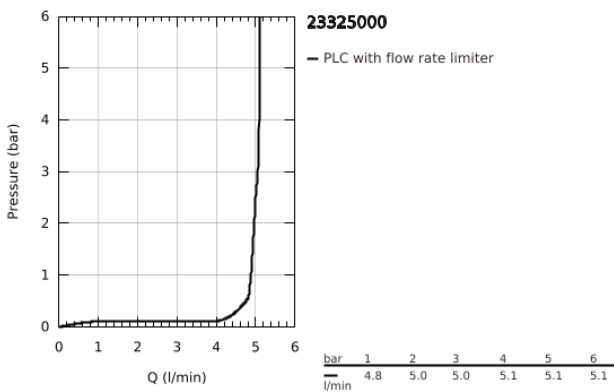

23 325 000 **EUROCOSMO SINGLE-LEVER BASIN MIXER 1/2"**
M-SIZE

PRODUCT DESCRIPTION

- Colour: chrome
- single hole installation
- metal lever
- GROHE SilkMove 35 mm ceramic cartridge
- adjustable flow rate limiter
- GROHE LongLife finish
- GROHE EcoJoy - less water, perfect flow
- maximum flow rate (at 3 bar): 5 l/min
- GROHE FastFixation installation system
- pop-up waste set 1 1/4"
- flexible connection hoses
- minimum pressure 1.0 bar
- optional temperature limiter ref. no. 46 375

23 325 000 **EUROCOSMO SINGLE-LEVER BASIN MIXER 1/2"**
M-SIZE

SPARE PARTS

- 1: Lever (Spare part-nr. 46681000)
 - 2: Cap (Spare part-nr. 46492000)
 - 3: Screw coupling (Spare part-nr. 46460000)
 - 4: Cartridge (Spare part-nr. 46374000)
 - 5: Mousseur (Spare part-nr. 48159000)
 - 6: Pop-up rod (Spare part-nr. 46739000)
 - 7: Shank mounting kit (Spare part-nr. 46671000)
 - 8: Waste set 1 1/4" (Spare part-nr. 28910000)
 - 8.1: Plug (Spare part-nr. 07182000)
 - 8.2: Eccentric rod (Spare part-nr. 07052000)
 - 9: Temperature limiter (Spare part-nr. 46375000)*
 - 10: Mounting wrench (Spare part-nr. 19017000)*
 - 11: Socket Spanner (Spare part-nr. 19332000)*
 - 12: Eccentric rod (Spare part-nr. 07341000)*
- * Optional accessories