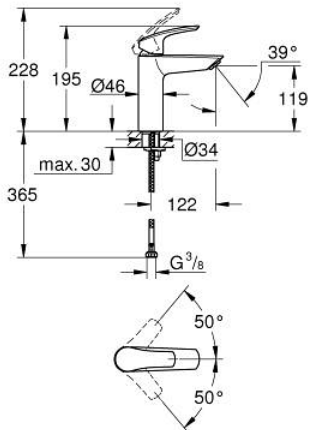

23 324 243 3 **EUROSMART SINGLE-LEVER BASIN MIXER 1/2"**
M-SIZE

PRODUCT DESCRIPTION

- Colour: matte black
- single hole installation
- metal lever
- GROHE SilkMove 28 mm ceramic cartridge
- adjustable flow rate limiter
- with temperature limiter
- GROHE EcoJoy - less water, perfect flow
- maximum flow rate (at 3 bar): 5 l/min
- Protected Water Ways no contact of water with lead or nickel inside the tap
- GROHE FastFixation installation system
- smooth body
- flexible connection hoses
- professional edition