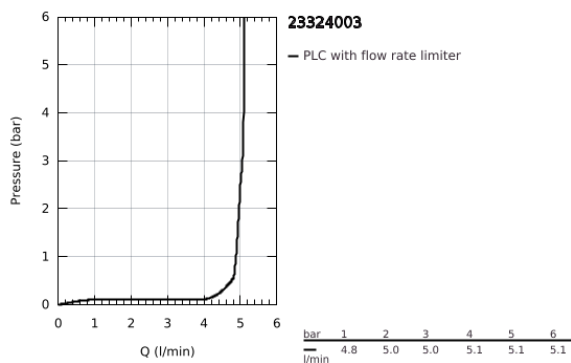

23 324 003 **EUROSMART SINGLE-LEVER BASIN MIXER 1/2"**  
**M-SIZE**

**PRODUCT DESCRIPTION**

- Colour: chrome
- single hole installation
- metal lever
- GROHE SilkMove 28 mm ceramic cartridge
- adjustable flow rate limiter
- with temperature limiter
- GROHE LongLife finish
- GROHE EcoJoy - less water, perfect flow
- maximum flow rate (at 3 bar): 5 l/min
- Protected Water Ways no contact of water with lead or nickel inside the tap
- GROHE FastFixation installation system
- smooth body
- flexible connection hoses
- professional edition

23 324 003 **EUROSMART SINGLE-LEVER BASIN MIXER 1/2"**  
**M-SIZE**

**SPARE PARTS**

- 1: Lever (Spare part-nr. 48548000)
- 2: Cap (Spare part-nr. 46116000)
- 3: Cartridge (Spare part-nr. 48518000)
- 4: Mousseur (Spare part-nr. 48159000)
- 5: Shank mounting kit (Spare part-nr. 46645000)
- 6: Waste set with push-open plug (Spare part-nr. 65807000)\*
- 7: Mounting wrench (Spare part-nr. 19017000)\*