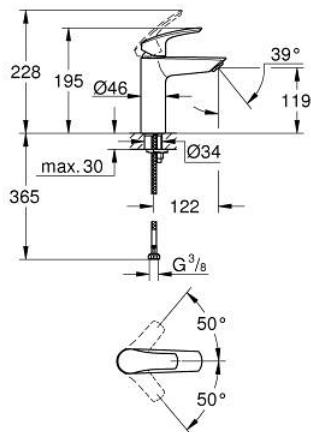

23 324 003 **EUROSMART SINGLE-LEVER BASIN MIXER 1/2"**  
**M-SIZE**

**PRODUCT DESCRIPTION**

- Colour: chrome
- single hole installation
- metal lever
- GROHE SilkMove 28 mm ceramic cartridge
- adjustable flow rate limiter
- with temperature limiter
- GROHE LongLife finish
- GROHE EcoJoy - less water, perfect flow
- maximum flow rate (at 3 bar): 5 l/min
- Protected Water Ways no contact of water with lead or nickel inside the tap
- GROHE FastFixation installation system
- smooth body
- flexible connection hoses
- professional edition

23 324 003 **EUROSMART SINGLE-LEVER BASIN MIXER 1/2"**  
**M-SIZE**

**SPARE PARTS**

- 1: Lever (Spare part-nr. 48548000)
- 2: Cap (Spare part-nr. 46116000)
- 3: Cartridge (Spare part-nr. 48518000)
- 4: Mousseur (Spare part-nr. 48159000)
- 5: Shank mounting kit (Spare part-nr. 46645000)
- 6: Waste set with push-open plug (Spare part-nr. 65807000)\*
- 7: Mounting wrench (Spare part-nr. 19017000)\*