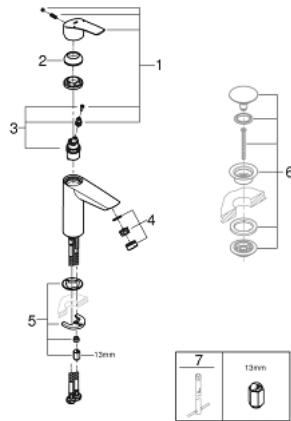

23 324 003 **EUROSMART SINGLE-LEVER BASIN MIXER 1/2"**  
**M-SIZE**

**PRODUCT DESCRIPTION**

- Colour: chrome
- single hole installation
- metal lever
- GROHE SilkMove 28 mm ceramic cartridge
- adjustable flow rate limiter
- with temperature limiter
- GROHE LongLife finish
- GROHE EcoJoy - less water, perfect flow
- maximum flow rate (at 3 bar): 5 l/min
- Protected Water Ways no contact of water with lead or nickel inside the tap
- GROHE FastFixation installation system
- smooth body
- flexible connection hoses
- professional edition

23 324 003 **EUROSMART SINGLE-LEVER BASIN MIXER 1/2"**  
**M-SIZE**

**SPARE PARTS**

- 1: Lever (Spare part-nr. 48548000)
- 2: Cap (Spare part-nr. 46116000)
- 3: Cartridge (Spare part-nr. 48518000)
- 4: Mousseur (Spare part-nr. 48159000)
- 5: Shank mounting kit (Spare part-nr. 46645000)
- 6: Waste set with push-open plug (Spare part-nr. 65807000)\*
- 7: Mounting wrench (Spare part-nr. 19017000)\*