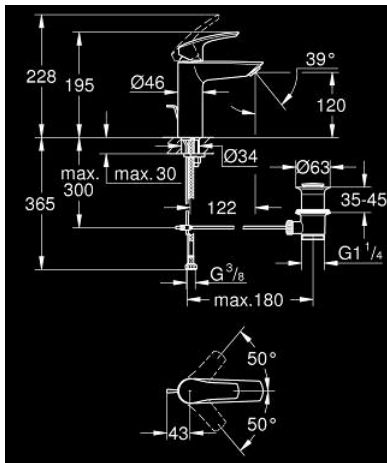

**23 322 30D EUROSART SINGLE-LEVER BASIN MIXER 1/2"
M-SIZE**

PRODUCT DESCRIPTION

- Colour: chrome
- single hole installation
- metal lever
- GROHE SilkMove 28 mm ceramic cartridge
- adjustable flow rate limiter
- with temperature limiter
- GROHE LongLife finish
- GROHE EcoJoy - less water, perfect flow
- maximum flow rate (at 3 bar): 5 l/min
- Protected Water Ways no contact of water with lead or nickel inside the tap
- GROHE FastFixation installation system
- pop-up waste set 1 1/4"
- flexible connection hoses
- professional edition

23 322 30D EUROSART SINGLE-LEVER BASIN MIXER 1/2" M-SIZE

SPARE PARTS

- 1: Lever (Spare part-nr. 48548000)
 - 2: Cap (Spare part-nr. 46116000)
 - 3: Cartridge (Spare part-nr. 48518000)
 - 4: Lift rod (Spare part-nr. 65936PD0)
 - 5: flow control AUS (Spare part-nr. 42631000)
 - 6: Shank mounting kit (Spare part-nr. 46645000)
 - 7: Waste set 1 1/4" (Spare part-nr. 28910000)
 - 7.1: Plug (Spare part-nr. 07182000)
 - 7.2: Eccentric rod (Spare part-nr. 07052000)
 - 8: Mounting wrench (Spare part-nr. 19017000)*
 - 9: Eccentric rod (Spare part-nr. 07341000)*
 - 10: Base plate (Spare part-nr. 48165000)*
- * Optional accessories