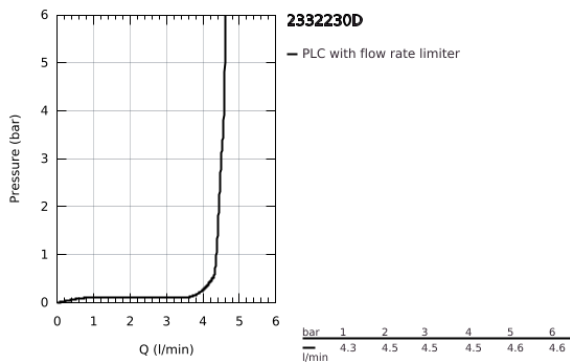

**23 322 30D EUROSART SINGLE-LEVER BASIN MIXER 1/2"
M-SIZE**

PRODUCT DESCRIPTION

- Colour: chrome
- single hole installation
- metal lever
- GROHE SilkMove 28 mm ceramic cartridge
- adjustable flow rate limiter
- with temperature limiter
- GROHE LongLife finish
- GROHE EcoJoy - less water, perfect flow
- maximum flow rate (at 3 bar): 5 l/min
- Protected Water Ways no contact of water with lead or nickel inside the tap
- GROHE FastFixation installation system
- pop-up waste set 1 1/4"
- flexible connection hoses
- professional edition

23 322 30D EUROSART SINGLE-LEVER BASIN MIXER 1/2" M-SIZE

SPARE PARTS

- 1: Lever (Spare part-nr. 48548000)
 - 2: Cap (Spare part-nr. 46116000)
 - 3: Cartridge (Spare part-nr. 48518000)
 - 4: Lift rod (Spare part-nr. 65936PD0)
 - 5: flow control AUS (Spare part-nr. 42631000)
 - 6: Shank mounting kit (Spare part-nr. 46645000)
 - 7: Waste set 1 1/4" (Spare part-nr. 28910000)
 - 7.1: Plug (Spare part-nr. 07182000)
 - 7.2: Eccentric rod (Spare part-nr. 07052000)
 - 8: Mounting wrench (Spare part-nr. 19017000)*
 - 9: Eccentric rod (Spare part-nr. 07341000)*
 - 10: Base plate (Spare part-nr. 48165000)*
- * Optional accessories