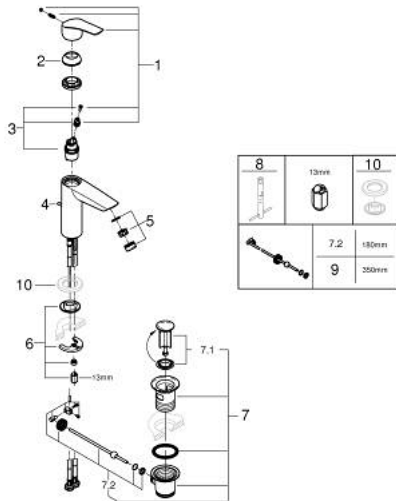

**23 322 30D EUROSART SINGLE-LEVER BASIN MIXER 1/2"
M-SIZE**

PRODUCT DESCRIPTION

- Colour: chrome
- single hole installation
- metal lever
- GROHE SilkMove 28 mm ceramic cartridge
- adjustable flow rate limiter
- with temperature limiter
- GROHE LongLife finish
- GROHE EcoJoy - less water, perfect flow
- maximum flow rate (at 3 bar): 5 l/min
- Protected Water Ways no contact of water with lead or nickel inside the tap
- GROHE FastFixation installation system
- pop-up waste set 1 1/4"
- flexible connection hoses
- professional edition

23 322 30D EUROSART SINGLE-LEVER BASIN MIXER 1/2" M-SIZE

SPARE PARTS

- 1: Lever (Spare part-nr. 48548000)
 - 2: Cap (Spare part-nr. 46116000)
 - 3: Cartridge (Spare part-nr. 48518000)
 - 4: Lift rod (Spare part-nr. 65936PD0)
 - 5: flow control AUS (Spare part-nr. 42631000)
 - 6: Shank mounting kit (Spare part-nr. 46645000)
 - 7: Waste set 1 1/4" (Spare part-nr. 28910000)
 - 7.1: Plug (Spare part-nr. 07182000)
 - 7.2: Eccentric rod (Spare part-nr. 07052000)
 - 8: Mounting wrench (Spare part-nr. 19017000)*
 - 9: Eccentric rod (Spare part-nr. 07341000)*
 - 10: Base plate (Spare part-nr. 48165000)*
- * Optional accessories