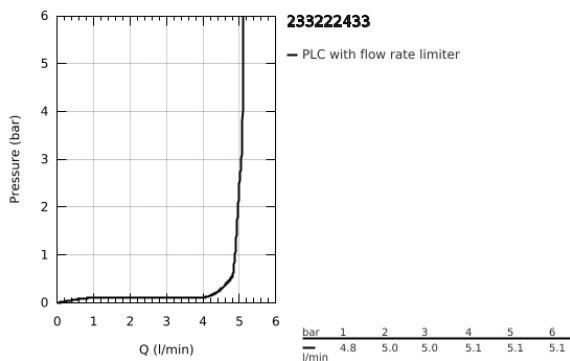

23 322 243 3 **EUROSMART SINGLE-LEVER BASIN MIXER 1/2"**  
**M-SIZE**

**PRODUCT DESCRIPTION**

- Colour: matte black
- single hole installation
- metal lever
- GROHE SilkMove 28 mm ceramic cartridge
- adjustable flow rate limiter
- with temperature limiter
- GROHE EcoJoy - less water, perfect flow
- maximum flow rate (at 3 bar): 5 l/min
- Protected Water Ways no contact of water with lead or nickel inside the tap
- GROHE FastFixation installation system
- pop-up waste set 1 1/4"
- flexible connection hoses
- professional edition

## 23 322 243 3 EUROSART SINGLE-LEVER BASIN MIXER 1/2" M-SIZE

### SPARE PARTS

- 1: Lever (Spare part-nr. 485482430)
- 2: cap (Spare part-nr. 461162430)
- 3: Cartridge (Spare part-nr. 48518000)
- 4: lift rod (Spare part-nr. 659362430)
- 5: flow control (Spare part-nr. 1106372430)
- 6: Shank mounting kit (Spare part-nr. 46645000)
- 7: Waste set 1 1/4" (Spare part-nr. 289102430)
- 7.1: Plug (Spare part-nr. 071822430)
- 7.2: Eccentric rod (Spare part-nr. 07052000)
- 8: Mounting wrench (Spare part-nr. 19017000)\*
- 9: Eccentric rod (Spare part-nr. 07341000)\*
- \* Optional accessories