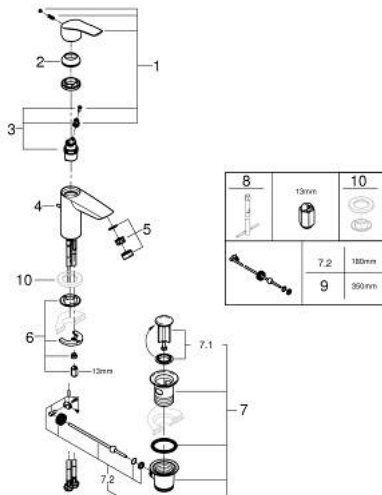

23 322 243 3 **EUROSMART SINGLE-LEVER BASIN MIXER 1/2"**  
**M-SIZE**

**PRODUCT DESCRIPTION**

- Colour: matte black
- single hole installation
- metal lever
- GROHE SilkMove 28 mm ceramic cartridge
- adjustable flow rate limiter
- with temperature limiter
- GROHE EcoJoy - less water, perfect flow
- maximum flow rate (at 3 bar): 5 l/min
- Protected Water Ways no contact of water with lead or nickel inside the tap
- GROHE FastFixation installation system
- pop-up waste set 1 1/4"
- flexible connection hoses
- professional edition

## 23 322 243 3 EUROSART SINGLE-LEVER BASIN MIXER 1/2" M-SIZE

### SPARE PARTS

- 1: Lever (Spare part-nr. 485482430)
- 2: cap (Spare part-nr. 461162430)
- 3: Cartridge (Spare part-nr. 48518000)
- 4: lift rod (Spare part-nr. 659362430)
- 5: flow control (Spare part-nr. 1106372430)
- 6: Shank mounting kit (Spare part-nr. 46645000)
- 7: Waste set 1 1/4" (Spare part-nr. 289102430)
- 7.1: Plug (Spare part-nr. 071822430)
- 7.2: Eccentric rod (Spare part-nr. 07052000)
- 8: Mounting wrench (Spare part-nr. 19017000)\*
- 9: Eccentric rod (Spare part-nr. 07341000)\*
- \* Optional accessories