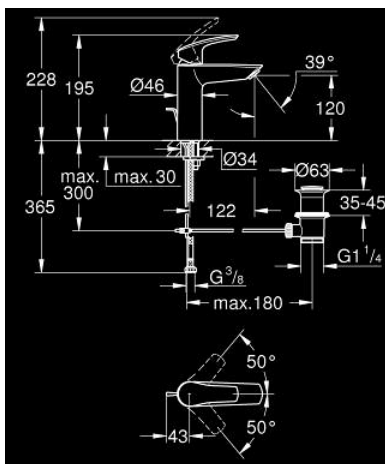

23 322 243 3 **EUROSMART SINGLE-LEVER BASIN MIXER 1/2"**  
**M-SIZE**

**PRODUCT DESCRIPTION**

- Colour: matte black
- single hole installation
- metal lever
- GROHE SilkMove 28 mm ceramic cartridge
- adjustable flow rate limiter
- with temperature limiter
- GROHE EcoJoy - less water, perfect flow
- maximum flow rate (at 3 bar): 5 l/min
- Protected Water Ways no contact of water with lead or nickel inside the tap
- GROHE FastFixation installation system
- pop-up waste set 1 1/4"
- flexible connection hoses
- professional edition

## 23 322 243 3 EUROSART SINGLE-LEVER BASIN MIXER 1/2" M-SIZE

### SPARE PARTS

- 1: Lever (Spare part-nr. 485482430)
- 2: cap (Spare part-nr. 461162430)
- 3: Cartridge (Spare part-nr. 48518000)
- 4: lift rod (Spare part-nr. 659362430)
- 5: flow control (Spare part-nr. 1106372430)
- 6: Shank mounting kit (Spare part-nr. 46645000)
- 7: Waste set 1 1/4" (Spare part-nr. 289102430)
- 7.1: Plug (Spare part-nr. 071822430)
- 7.2: Eccentric rod (Spare part-nr. 07052000)
- 8: Mounting wrench (Spare part-nr. 19017000)\*
- 9: Eccentric rod (Spare part-nr. 07341000)\*
- \* Optional accessories