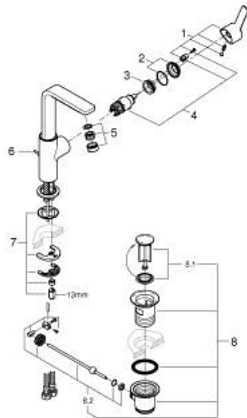

23 296 AL1 LINEARE SINGLE-LEVER BASIN MIXER 1/2" L-SIZE

PRODUCT DESCRIPTION

- Colour: brushed hard graphite
- single hole installation
- metal lever
- GROHE SilkMove 28 mm ceramic cartridge
- with temperature limiter
- GROHE LongLife finish
- GROHE EcoJoy - less water, perfect flow
- maximum flow rate (at 3 bar): 5 l/min
- SpeedClean mousseur
- GROHE Quickfix Plus installation system
- swivel spout with mousseur and stop limiter
- pop-up waste set 1 1/4"
- flexible connection hoses
- minimum pressure 1.0 bar

23 296 AL1 LINEARE SINGLE-LEVER BASIN MIXER 1/2" L-SIZE

9	13mm	82	190mm
		10	350mm

SPARE PARTS

- 1: Lever (Spare part-nr. 46984AL0)
- 2: Cap (Spare part-nr. 46581AL0)
- 3: Fitting ring (Spare part-nr. 07419000)
- 4: Cartridge (Spare part-nr. 46580000)
- 5: Mousseur (Spare part-nr. 48159AL0)
- 6: Pop-up rod (Spare part-nr. 46739AL0)
- 7: Shank mounting kit (Spare part-nr. 46645000)
- 8: Waste set 1 1/4" (Spare part-nr. 28910AL0)
- 9: Mounting wrench (Spare part-nr. 19017000)*
- 10: Eccentric rod (Spare part-nr. 07341000)*