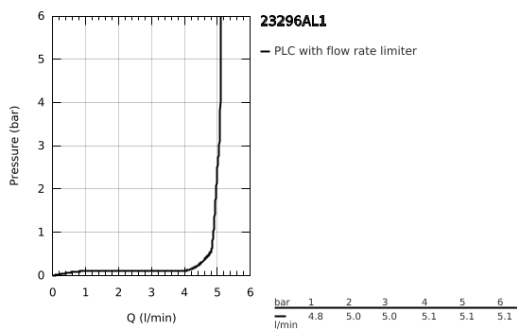

23 296 AL1 LINEARE SINGLE-LEVER BASIN MIXER 1/2" L-SIZE

PRODUCT DESCRIPTION

- Colour: brushed hard graphite
- single hole installation
- metal lever
- GROHE SilkMove 28 mm ceramic cartridge
- with temperature limiter
- GROHE LongLife finish
- GROHE EcoJoy - less water, perfect flow
- maximum flow rate (at 3 bar): 5 l/min
- SpeedClean mousseur
- GROHE Quickfix Plus installation system
- swivel spout with mousseur and stop limiter
- pop-up waste set 1 1/4"
- flexible connection hoses
- minimum pressure 1.0 bar

23 296 AL1 LINEARE SINGLE-LEVER BASIN MIXER 1/2" L-SIZE

9	13mm	82	190mm
		10	350mm

SPARE PARTS

- 1: Lever (Spare part-nr. 46984AL0)
- 2: Cap (Spare part-nr. 46581AL0)
- 3: Fitting ring (Spare part-nr. 07419000)
- 4: Cartridge (Spare part-nr. 46580000)
- 5: Mousseur (Spare part-nr. 48159AL0)
- 6: Pop-up rod (Spare part-nr. 46739AL0)
- 7: Shank mounting kit (Spare part-nr. 46645000)
- 8: Waste set 1 1/4" (Spare part-nr. 28910AL0)
- 9: Mounting wrench (Spare part-nr. 19017000)*
- 10: Eccentric rod (Spare part-nr. 07341000)*