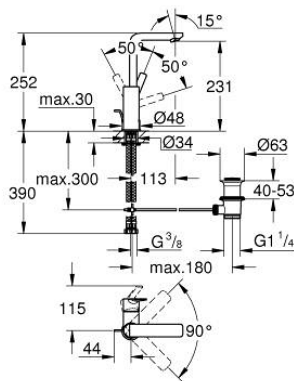

23 296 243 1 LINEARE SINGLE-LEVER BASIN MIXER 1/2" L-SIZE

PRODUCT DESCRIPTION

- Colour: matte black
- GROHE SilkMove 28 mm ceramic cartridge
- with temperature limiter
- GROHE EcoJoy - less water, perfect flow
- maximum flow rate (at 3 bar): 5 l/min
- SpeedClean mousseur
- GROHE Quickfix Plus installation system
- swivel spout with mousseur and stop limiter
- pop-up waste set 1 1/4"
- flexible connection hoses

23 296 243 1 LINEARE SINGLE-LEVER BASIN MIXER 1/2" L-SIZE

9	13mm	82	190mm
		10	350mm

SPARE PARTS

- 1: Lever (Spare part-nr. 469842430)
 - 2: Cap (Spare part-nr. 465812430)
 - 3: Fitting ring (Spare part-nr. 07419000)
 - 4: Cartridge (Spare part-nr. 46580000)
 - 5: Mousseur (Spare part-nr. 481592430)
 - 6: lift rod (Spare part-nr. 467392430)
 - 7: Shank mounting kit (Spare part-nr. 46645000)
 - 8: Waste set 1 1/4" (Spare part-nr. 289102430)
 - 8.1: Plug (Spare part-nr. 071822430)
 - 8.2: Eccentric rod (Spare part-nr. 07052000)
 - 9: Mounting wrench (Spare part-nr. 19017000)*
 - 10: Eccentric rod (Spare part-nr. 07341000)*
- * Optional accessories