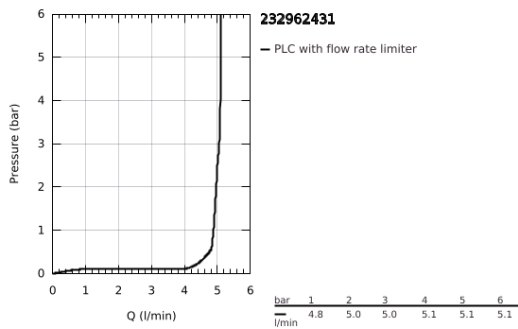

23 296 243 1 LINEARE SINGLE-LEVER BASIN MIXER 1/2" L-SIZE

PRODUCT DESCRIPTION

- Colour: matte black
- GROHE SilkMove 28 mm ceramic cartridge
- with temperature limiter
- GROHE EcoJoy - less water, perfect flow
- maximum flow rate (at 3 bar): 5 l/min
- SpeedClean mousseur
- GROHE Quickfix Plus installation system
- swivel spout with mousseur and stop limiter
- pop-up waste set 1 1/4"
- flexible connection hoses

23 296 243 1 LINEARE SINGLE-LEVER BASIN MIXER 1/2" L-SIZE

9	13mm	82	190mm
		10	350mm

SPARE PARTS

- 1: Lever (Spare part-nr. 469842430)
 - 2: Cap (Spare part-nr. 465812430)
 - 3: Fitting ring (Spare part-nr. 07419000)
 - 4: Cartridge (Spare part-nr. 46580000)
 - 5: Mousseur (Spare part-nr. 481592430)
 - 6: lift rod (Spare part-nr. 467392430)
 - 7: Shank mounting kit (Spare part-nr. 46645000)
 - 8: Waste set 1 1/4" (Spare part-nr. 289102430)
 - 8.1: Plug (Spare part-nr. 071822430)
 - 8.2: Eccentric rod (Spare part-nr. 07052000)
 - 9: Mounting wrench (Spare part-nr. 19017000)*
 - 10: Eccentric rod (Spare part-nr. 07341000)*
- * Optional accessories