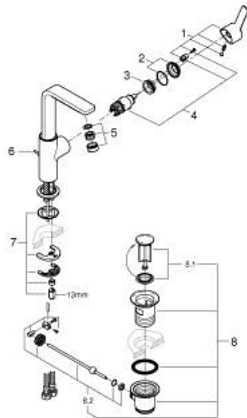

23 296 243 1 LINEARE SINGLE-LEVER BASIN MIXER 1/2" L-SIZE

PRODUCT DESCRIPTION

- Colour: matte black
- GROHE SilkMove 28 mm ceramic cartridge
- with temperature limiter
- GROHE EcoJoy - less water, perfect flow
- maximum flow rate (at 3 bar): 5 l/min
- SpeedClean mousseur
- GROHE Quickfix Plus installation system
- swivel spout with mousseur and stop limiter
- pop-up waste set 1 1/4"
- flexible connection hoses

23 296 243 1 LINEARE SINGLE-LEVER BASIN MIXER 1/2" L-SIZE

9	13mm	82	190mm
		10	350mm

SPARE PARTS

- 1: Lever (Spare part-nr. 469842430)
 - 2: Cap (Spare part-nr. 465812430)
 - 3: Fitting ring (Spare part-nr. 07419000)
 - 4: Cartridge (Spare part-nr. 46580000)
 - 5: Mousseur (Spare part-nr. 481592430)
 - 6: lift rod (Spare part-nr. 467392430)
 - 7: Shank mounting kit (Spare part-nr. 46645000)
 - 8: Waste set 1 1/4" (Spare part-nr. 289102430)
 - 8.1: Plug (Spare part-nr. 071822430)
 - 8.2: Eccentric rod (Spare part-nr. 07052000)
 - 9: Mounting wrench (Spare part-nr. 19017000)*
 - 10: Eccentric rod (Spare part-nr. 07341000)*
- * Optional accessories