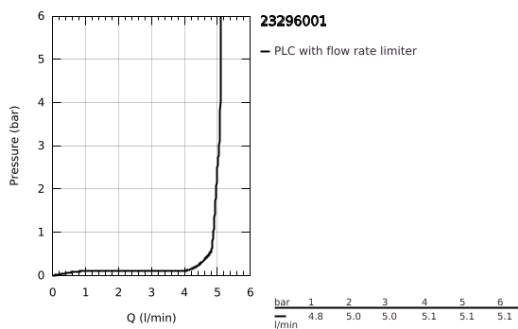

## 23 296 001 LINEARE SINGLE-LEVER BASIN MIXER 1/2" L-SIZE

### PRODUCT DESCRIPTION

- Colour: chrome
- single hole installation
- metal lever
- GROHE SilkMove 28 mm ceramic cartridge
- with temperature limiter
- GROHE LongLife finish
- GROHE EcoJoy - less water, perfect flow
- maximum flow rate (at 3 bar): 5 l/min
- SpeedClean mousseur
- GROHE Quickfix Plus installation system
- swivel spout with mousseur and stop limiter
- pop-up waste set 1 1/4"
- flexible connection hoses
- minimum pressure 1.0 bar

## 23 296 001 LINEARE SINGLE-LEVER BASIN MIXER 1/2" L-SIZE

9	13mm	82	190mm
		10	350mm