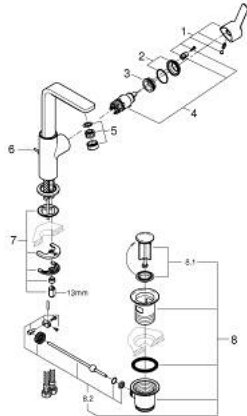

## 23 296 001 LINEARE SINGLE-LEVER BASIN MIXER 1/2" L-SIZE

### PRODUCT DESCRIPTION

- Colour: chrome
- single hole installation
- metal lever
- GROHE SilkMove 28 mm ceramic cartridge
- with temperature limiter
- GROHE LongLife finish
- GROHE EcoJoy - less water, perfect flow
- maximum flow rate (at 3 bar): 5 l/min
- SpeedClean mousseur
- GROHE Quickfix Plus installation system
- swivel spout with mousseur and stop limiter
- pop-up waste set 1 1/4"
- flexible connection hoses
- minimum pressure 1.0 bar

## 23 296 001 LINEARE SINGLE-LEVER BASIN MIXER 1/2" L-SIZE

9	13mm	82	190mm
		10	350mm

### SPARE PARTS

- 1: Lever (Spare part-nr. 46984000)
  - 2: Cap (Spare part-nr. 46581000)
  - 3: Fitting ring (Spare part-nr. 07419000)
  - 4: Cartridge (Spare part-nr. 46580000)
  - 5: Mousseur (Spare part-nr. 48159000)
  - 6: Pop-up rod (Spare part-nr. 46739000)
  - 7: Shank mounting kit (Spare part-nr. 46645000)
  - 8: Waste set 1 1/4" (Spare part-nr. 28910000)
  - 8.1: Plug (Spare part-nr. 07182000)
  - 8.2: Eccentric rod (Spare part-nr. 07052000)
  - 9: Mounting wrench (Spare part-nr. 19017000)\*
  - 10: Eccentric rod (Spare part-nr. 07341000)\*
- \* Optional accessories