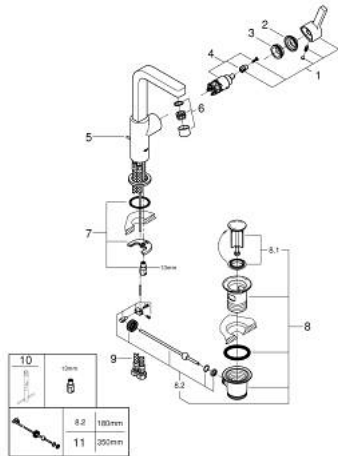

23 296 000 LINEARE SINGLE-LEVER BASIN MIXER 1/2" L-SIZE

PRODUCT DESCRIPTION

- Colour: chrome
- single hole installation
- covered lever fixing
- GROHE SilkMove 28 mm ceramic cartridge
- GROHE LongLife finish
- flow limiter 5 l/min.
- rapid installation system
- cast spout with mousseur
- pop-up waste set 1 1/4"
- flexible connection hoses
- minimum pressure 1.0 bar

23 296 000 LINEARE SINGLE-LEVER BASIN MIXER 1/2" L-SIZE

SPARE PARTS

- 1: Lever (Spare part-nr. 46579000)
- 2: Cap (Spare part-nr. 46581000)
- 3: Fitting ring (Spare part-nr. 07419000)
- 4: Cartridge (Spare part-nr. 46580000)
- 5: Pop-up rod (Spare part-nr. 46739000)
- 6: Mousseur (Spare part-nr. 06574000)
- 7: Shank mounting kit (Spare part-nr. 46249000)
- 8: Waste set 1 1/4" (Spare part-nr. 28910000)
- 8.1: Plug (Spare part-nr. 07182000)
- 8.2: Eccentric rod (Spare part-nr. 07052000)
- 9: Connection hose (Spare part-nr. 46255000)
- 10: Mounting wrench (Spare part-nr. 19017000)*
- 11: Eccentric rod (Spare part-nr. 07341000)*