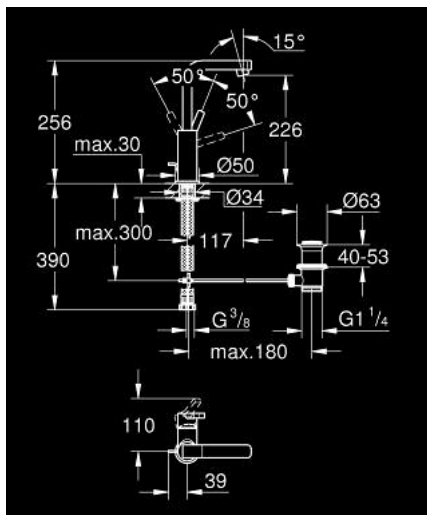

23 296 000 LINEARE SINGLE-LEVER BASIN MIXER 1/2" L-SIZE

PRODUCT DESCRIPTION

- Colour: chrome
- single hole installation
- covered lever fixing
- GROHE SilkMove 28 mm ceramic cartridge
- GROHE LongLife finish
- flow limiter 5 l/min.
- rapid installation system
- cast spout with mousseur
- pop-up waste set 1 1/4"
- flexible connection hoses
- minimum pressure 1.0 bar

23 296 000 LINEARE SINGLE-LEVER BASIN MIXER 1/2" L-SIZE

SPARE PARTS

- 1: Lever (Spare part-nr. 46579000)
- 2: Cap (Spare part-nr. 46581000)
- 3: Fitting ring (Spare part-nr. 07419000)
- 4: Cartridge (Spare part-nr. 46580000)
- 5: Pop-up rod (Spare part-nr. 46739000)
- 6: Mousseur (Spare part-nr. 06574000)
- 7: Shank mounting kit (Spare part-nr. 46249000)
- 8: Waste set 1 1/4" (Spare part-nr. 28910000)
- 8.1: Plug (Spare part-nr. 07182000)
- 8.2: Eccentric rod (Spare part-nr. 07052000)
- 9: Connection hose (Spare part-nr. 46255000)
- 10: Mounting wrench (Spare part-nr. 19017000)*
- 11: Eccentric rod (Spare part-nr. 07341000)*