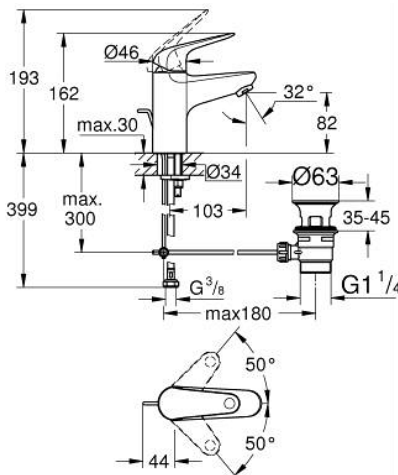

23 262 10D **EUROECO SINGLE-LEVER BASIN MIXER 1/2"**  
**S-SIZE**

**PRODUCT DESCRIPTION**

- Colour: chrome
- single hole installation
- GROHE SmoothControl 28 mm ceramic cartridge
- with temperature limiter
- GROHE LongLife finish
- Protected Water Ways no contact of water with lead or nickel inside the tap
- GROHE EcoJoy - less water, perfect flow
- maximum flow rate (at 3 bar): 5 l/min
- rapid installation system
- plastic pop-up waste set 1 1/4"
- flexible connection hoses
- professional edition

## 23 262 10D EUROECO SINGLE-LEVER BASIN MIXER 1/2" S-SIZE

### SPARE PARTS

- 1: lever (Spare part-nr. 48627000)
- 2: Cartridge (Spare part-nr. 48518000)
- 3: Pop-up rod (Spare part-nr. 46739000)
- 4: Mousseur (Spare part-nr. 48159000)
- 5: Shank mounting kit (Spare part-nr. 46249000)
- 6: Waste set 1 1/4" (Spare part-nr. 28910000)
- 6.1: Plug (Spare part-nr. 07182000)
- 6.2: Eccentric rod (Spare part-nr. 07052000)
- 7: Mounting wrench (Spare part-nr. 19017000)\*
- 8: Eccentric rod (Spare part-nr. 07341000)\*