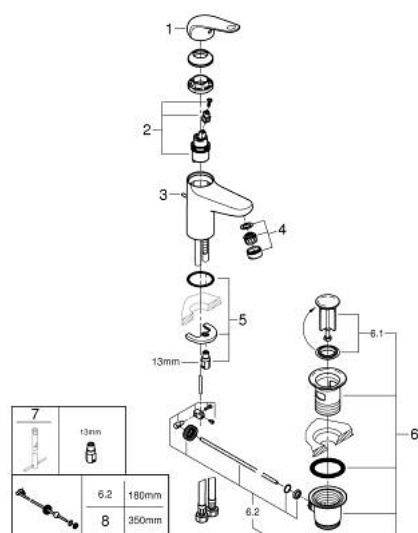

23 262 10D **EUROECO SINGLE-LEVER BASIN MIXER 1/2"**  
**S-SIZE**

**PRODUCT DESCRIPTION**

- Colour: chrome
- single hole installation
- GROHE SmoothControl 28 mm ceramic cartridge
- with temperature limiter
- GROHE LongLife finish
- Protected Water Ways no contact of water with lead or nickel inside the tap
- GROHE EcoJoy - less water, perfect flow
- maximum flow rate (at 3 bar): 5 l/min
- rapid installation system
- plastic pop-up waste set 1 1/4"
- flexible connection hoses
- professional edition

## 23 262 10D EUROECO SINGLE-LEVER BASIN MIXER 1/2" S-SIZE

### SPARE PARTS

- 1: lever (Spare part-nr. 48627000)
- 2: Cartridge (Spare part-nr. 48518000)
- 3: Pop-up rod (Spare part-nr. 46739000)
- 4: Mousseur (Spare part-nr. 48159000)
- 5: Shank mounting kit (Spare part-nr. 46249000)
- 6: Waste set 1 1/4" (Spare part-nr. 28910000)
- 6.1: Plug (Spare part-nr. 07182000)
- 6.2: Eccentric rod (Spare part-nr. 07052000)
- 7: Mounting wrench (Spare part-nr. 19017000)\*
- 8: Eccentric rod (Spare part-nr. 07341000)\*