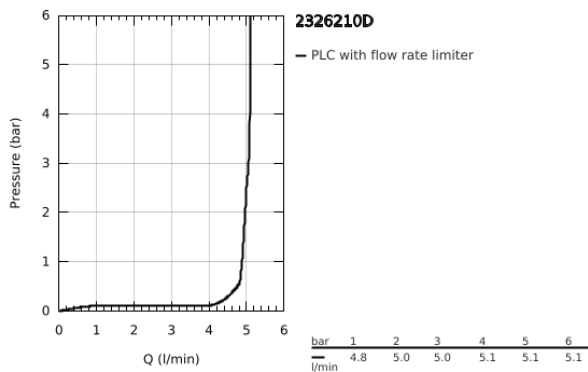

23 262 10D **EUROECO SINGLE-LEVER BASIN MIXER 1/2"**  
**S-SIZE**

**PRODUCT DESCRIPTION**

- Colour: chrome
- single hole installation
- GROHE SmoothControl 28 mm ceramic cartridge
- with temperature limiter
- GROHE LongLife finish
- Protected Water Ways no contact of water with lead or nickel inside the tap
- GROHE EcoJoy - less water, perfect flow
- maximum flow rate (at 3 bar): 5 l/min
- rapid installation system
- plastic pop-up waste set 1 1/4"
- flexible connection hoses
- professional edition

## 23 262 10D EUROECO SINGLE-LEVER BASIN MIXER 1/2" S-SIZE