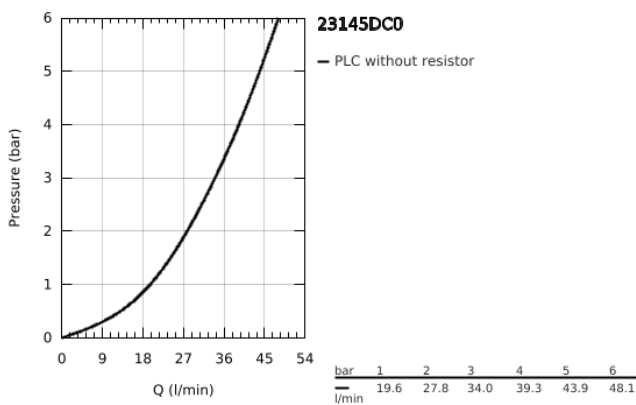

23 145 DC0 EUROCUBE SINGLE-LEVER SHOWER MIXER 1/2"

PRODUCT DESCRIPTION

- Colour: supersteel
- wall mounted
- metal lever
- GROHE SilkMove 46 mm ceramic cartridge
- GROHE LongLife finish
- adjustable flow rate limiter
- shower bottom outlet with integrated non return-valve
- covered S-unions
- protected against backflow
- optional temperature limiter ref. no. 46 375

23 145 DC0 EUROCUBE SINGLE-LEVER SHOWER MIXER 1/2"

SPARE PARTS

- 1: Lever (Spare part-nr. 46782DC0)
- 2: Cartridge (Spare part-nr. 46048000)
- 3: Non-return valve (Spare part-nr. 08565000)
- 4: Screw connection 1/2" (Spare part-nr. 45044DC0)
- 5: S-union (Spare part-nr. 47824DC0)
- 6: Special spanner (Spare part-nr. 19377000)*
- 7: Temperature limiter (Spare part-nr. 46375000)*
- 8: Extension set 1/2", 30 mm (Spare part-nr. 46238000)*