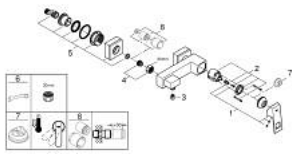

23 145 DC0 EUROCUBE SINGLE-LEVER SHOWER MIXER 1/2"

PRODUCT DESCRIPTION

- Colour: supersteel
- wall mounted
- metal lever
- GROHE SilkMove 46 mm ceramic cartridge
- GROHE LongLife finish
- adjustable flow rate limiter
- shower bottom outlet with integrated non return-valve
- covered S-unions
- protected against backflow
- optional temperature limiter ref. no. 46 375

23 145 DC0 EUROCUBE SINGLE-LEVER SHOWER MIXER 1/2"

SPARE PARTS

- 1: Lever (Spare part-nr. 46782DC0)
- 2: Cartridge (Spare part-nr. 46048000)
- 3: Non-return valve (Spare part-nr. 08565000)
- 4: Screw connection 1/2" (Spare part-nr. 45044DC0)
- 5: S-union (Spare part-nr. 47824DC0)
- 6: Special spanner (Spare part-nr. 19377000)*
- 7: Temperature limiter (Spare part-nr. 46375000)*
- 8: Extension set 1/2", 30 mm (Spare part-nr. 46238000)*