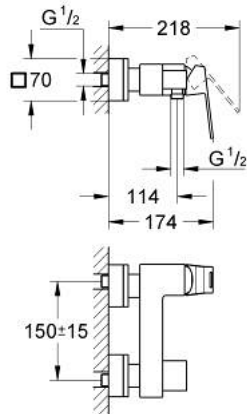

23 145 DC0 EUROCUBE SINGLE-LEVER SHOWER MIXER 1/2"

PRODUCT DESCRIPTION

- Colour: supersteel
- wall mounted
- metal lever
- GROHE SilkMove 46 mm ceramic cartridge
- GROHE LongLife finish
- adjustable flow rate limiter
- shower bottom outlet with integrated non return-valve
- covered S-unions
- protected against backflow
- optional temperature limiter ref. no. 46 375

23 145 DC0 EUROCUBE SINGLE-LEVER SHOWER MIXER 1/2"

SPARE PARTS

- 1: Lever (Spare part-nr. 46782DC0)
- 2: Cartridge (Spare part-nr. 46048000)
- 3: Non-return valve (Spare part-nr. 08565000)
- 4: Screw connection 1/2" (Spare part-nr. 45044DC0)
- 5: S-union (Spare part-nr. 47824DC0)
- 6: Special spanner (Spare part-nr. 19377000)*
- 7: Temperature limiter (Spare part-nr. 46375000)*
- 8: Extension set 1/2", 30 mm (Spare part-nr. 46238000)*