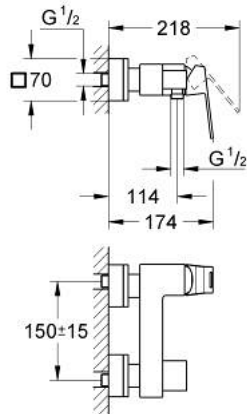

## 23 145 AL0 EUROCUBE SINGLE-LEVER SHOWER MIXER 1/2"

### PRODUCT DESCRIPTION

- Colour: brushed hard graphite
- wall mounted
- metal lever
- GROHE SilkMove 46 mm ceramic cartridge
- GROHE LongLife finish
- adjustable flow rate limiter
- shower bottom outlet with integrated non return-valve
- covered S-unions
- protected against backflow
- optional temperature limiter ref. no. 46 375

### SPARE PARTS

- 1: Lever (Spare part-nr. 46782AL0)
- 2: Cartridge (Spare part-nr. 46048000)
- 3: Non-return valve (Spare part-nr. 08565000)
- 4: Screw connection 1/2" (Spare part-nr. 45044AL0)
- 5: S-union (Spare part-nr. 47824AL0)
- 6: Special spanner (Spare part-nr. 19377000)\*
- 7: Temperature limiter (Spare part-nr. 46375000)\*
- 8: Extension set 1/2", 30 mm (Spare part-nr. 46238000)\*