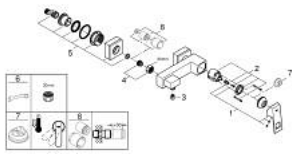

## 23 145 AL0 EUROCUBE SINGLE-LEVER SHOWER MIXER 1/2"

### PRODUCT DESCRIPTION

- Colour: brushed hard graphite
- wall mounted
- metal lever
- GROHE SilkMove 46 mm ceramic cartridge
- GROHE LongLife finish
- adjustable flow rate limiter
- shower bottom outlet with integrated non return-valve
- covered S-unions
- protected against backflow
- optional temperature limiter ref. no. 46 375

### SPARE PARTS

- 1: Lever (Spare part-nr. 46782AL0)
- 2: Cartridge (Spare part-nr. 46048000)
- 3: Non-return valve (Spare part-nr. 08565000)
- 4: Screw connection 1/2" (Spare part-nr. 45044AL0)
- 5: S-union (Spare part-nr. 47824AL0)
- 6: Special spanner (Spare part-nr. 19377000)\*
- 7: Temperature limiter (Spare part-nr. 46375000)\*
- 8: Extension set 1/2", 30 mm (Spare part-nr. 46238000)\*