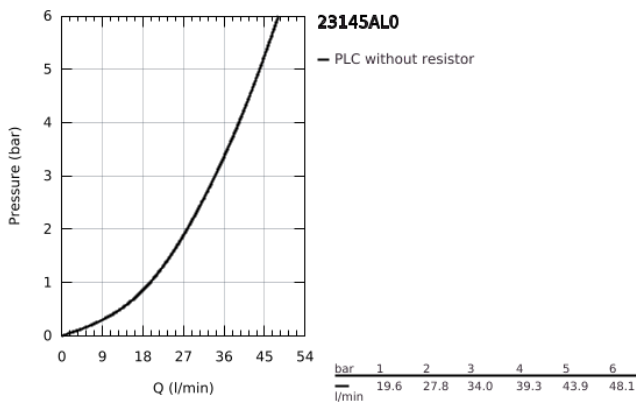

## 23 145 AL0 EUROCUBE SINGLE-LEVER SHOWER MIXER 1/2"

### PRODUCT DESCRIPTION

- Colour: brushed hard graphite
- wall mounted
- metal lever
- GROHE SilkMove 46 mm ceramic cartridge
- GROHE LongLife finish
- adjustable flow rate limiter
- shower bottom outlet with integrated non return-valve
- covered S-unions
- protected against backflow
- optional temperature limiter ref. no. 46 375