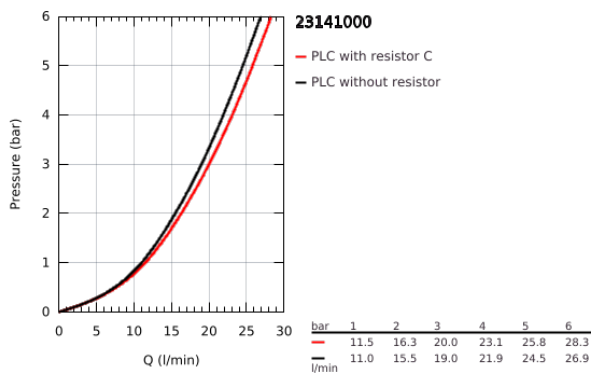

## 23 141 000 EUROCUBE SINGLE-LEVER BATH MIXER 1/2"

### PRODUCT DESCRIPTION

- Colour: chrome
- wall mounted
- metal lever
- GROHE SilkMove 46 mm ceramic cartridge
- GROHE LongLife finish
- adjustable flow rate limiter
- automatic diverter: bath/shower
- mousseur
- integrated non-return valve in the shower outlet
- covered S-unions
- protected against backflow
- optional temperature limiter ref. no. 46 375
- noise classification 1 in accordance with DIN4109
- consisting of:
  - hand shower (27 698 000)
  - wall shower holder (27 693 000)
  - shower hose 1500 mm (28 151)
- minimum pressure 1.0 bar