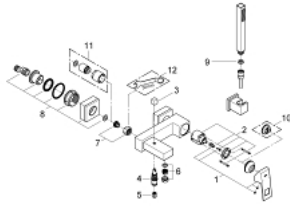

## 23 141 000 EUROCUBE SINGLE-LEVER BATH MIXER 1/2"

### PRODUCT DESCRIPTION

- Colour: chrome
- wall mounted
- metal lever
- GROHE SilkMove 46 mm ceramic cartridge
- GROHE LongLife finish
- adjustable flow rate limiter
- automatic diverter: bath/shower
- mousseur
- integrated non-return valve in the shower outlet
- covered S-unions
- protected against backflow
- optional temperature limiter ref. no. 46 375
- noise classification 1 in accordance with DIN4109
- consisting of:
  - hand shower (27 698 000)
  - wall shower holder (27 693 000)
  - shower hose 1500 mm (28 151)
- minimum pressure 1.0 bar

### SPARE PARTS

- 1: Lever (Spare part-nr. 46782000)
- 2: Cartridge (Spare part-nr. 46048000)
- 3: Diverter knob (Spare part-nr. 48128000)
- 4: Diverter (Spare part-nr. 65655000)
- 5: Non-return valve (Spare part-nr. 08565000)
- 6: Mousseur (Spare part-nr. 13952000)
- 7: Screw connection 1/2" (Spare part-nr. 45044000)
- 8: S-union (Spare part-nr. 47824000)
- 9: Dirt strainer (Spare part-nr. 0700200M)
- 10: Temperature limiter (Spare part-nr. 46375000)\*
- 11: Extension set 1/2", 30 mm (Spare part-nr. 46238000)\*
- 12: Special spanner (Spare part-nr. 19377000)\*