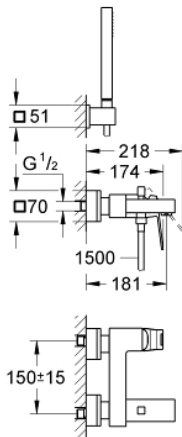

## 23 141 000 EUROCUBE SINGLE-LEVER BATH MIXER 1/2"

### PRODUCT DESCRIPTION

- Colour: chrome
- wall mounted
- metal lever
- GROHE SilkMove 46 mm ceramic cartridge
- GROHE LongLife finish
- adjustable flow rate limiter
- automatic diverter: bath/shower
- mousseur
- integrated non-return valve in the shower outlet
- covered S-unions
- protected against backflow
- optional temperature limiter ref. no. 46 375
- noise classification 1 in accordance with DIN4109
- consisting of:
  - hand shower (27 698 000)
  - wall shower holder (27 693 000)
  - shower hose 1500 mm (28 151)
- minimum pressure 1.0 bar

### SPARE PARTS

- 1: Lever (Spare part-nr. 46782000)
- 2: Cartridge (Spare part-nr. 46048000)
- 3: Diverter knob (Spare part-nr. 48128000)
- 4: Diverter (Spare part-nr. 65655000)
- 5: Non-return valve (Spare part-nr. 08565000)
- 6: Mousseur (Spare part-nr. 13952000)
- 7: Screw connection 1/2" (Spare part-nr. 45044000)
- 8: S-union (Spare part-nr. 47824000)
- 9: Dirt strainer (Spare part-nr. 0700200M)
- 10: Temperature limiter (Spare part-nr. 46375000)\*
- 11: Extension set 1/2", 30 mm (Spare part-nr. 46238000)\*
- 12: Special spanner (Spare part-nr. 19377000)\*