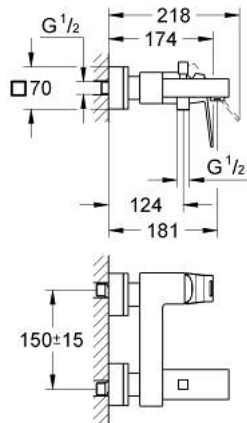

23 140 DC0 EUROCUBE SINGLE-LEVER BATH MIXER 1/2"

PRODUCT DESCRIPTION

- Colour: supersteel
- wall mounted
- metal lever
- GROHE SilkMove 46 mm ceramic cartridge
- GROHE LongLife finish
- adjustable flow rate limiter
- automatic diverter: bath/shower
- mousseur
- integrated non-return valve in the shower outlet
- covered S-unions
- protected against backflow
- optional temperature limiter ref. no. 46 375

23 140 DC0 EUROCUBE SINGLE-LEVER BATH MIXER 1/2"

SPARE PARTS

- 1: Lever (Spare part-nr. 46782DC0)
- 2: Cartridge (Spare part-nr. 46048000)
- 3: Diverter knob (Spare part-nr. 48128DC0)
- 4: Diverter (Spare part-nr. 65655DC0)
- 5: Non-return valve (Spare part-nr. 08565000)
- 6: Mousseur (Spare part-nr. 13952DC0)
- 7: Screw connection 1/2" (Spare part-nr. 45044DC0)
- 8: S-union (Spare part-nr. 47824DC0)
- 9: Special spanner (Spare part-nr. 19377000)*
- 10: Temperature limiter (Spare part-nr. 46375000)*
- 11: Extension set 1/2", 30 mm (Spare part-nr. 46238000)*