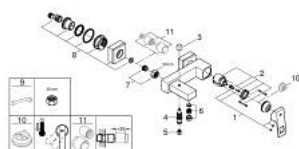

23 140 DC0 EUROCUBE SINGLE-LEVER BATH MIXER 1/2"

PRODUCT DESCRIPTION

- Colour: supersteel
- wall mounted
- metal lever
- GROHE SilkMove 46 mm ceramic cartridge
- GROHE LongLife finish
- adjustable flow rate limiter
- automatic diverter: bath/shower
- mousseur
- integrated non-return valve in the shower outlet
- covered S-unions
- protected against backflow
- optional temperature limiter ref. no. 46 375

23 140 DC0 EUROCUBE SINGLE-LEVER BATH MIXER 1/2"

SPARE PARTS

- 1: Lever (Spare part-nr. 46782DC0)
- 2: Cartridge (Spare part-nr. 46048000)
- 3: Diverter knob (Spare part-nr. 48128DC0)
- 4: Diverter (Spare part-nr. 65655DC0)
- 5: Non-return valve (Spare part-nr. 08565000)
- 6: Mousseur (Spare part-nr. 13952DC0)
- 7: Screw connection 1/2" (Spare part-nr. 45044DC0)
- 8: S-union (Spare part-nr. 47824DC0)
- 9: Special spanner (Spare part-nr. 19377000)*
- 10: Temperature limiter (Spare part-nr. 46375000)*
- 11: Extension set 1/2", 30 mm (Spare part-nr. 46238000)*