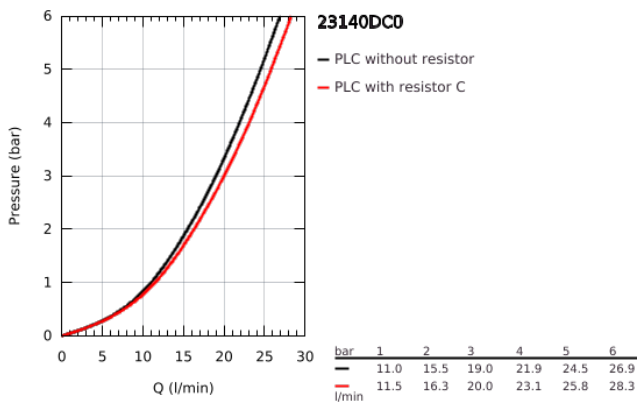

23 140 DC0 EUROCUBE SINGLE-LEVER BATH MIXER 1/2"

PRODUCT DESCRIPTION

- Colour: supersteel
- wall mounted
- metal lever
- GROHE SilkMove 46 mm ceramic cartridge
- GROHE LongLife finish
- adjustable flow rate limiter
- automatic diverter: bath/shower
- mousseur
- integrated non-return valve in the shower outlet
- covered S-unions
- protected against backflow
- optional temperature limiter ref. no. 46 375

23 140 DC0 EUROCUBE SINGLE-LEVER BATH MIXER 1/2"

SPARE PARTS

- 1: Lever (Spare part-nr. 46782DC0)
- 2: Cartridge (Spare part-nr. 46048000)
- 3: Diverter knob (Spare part-nr. 48128DC0)
- 4: Diverter (Spare part-nr. 65655DC0)
- 5: Non-return valve (Spare part-nr. 08565000)
- 6: Mousseur (Spare part-nr. 13952DC0)
- 7: Screw connection 1/2" (Spare part-nr. 45044DC0)
- 8: S-union (Spare part-nr. 47824DC0)
- 9: Special spanner (Spare part-nr. 19377000)*
- 10: Temperature limiter (Spare part-nr. 46375000)*
- 11: Extension set 1/2", 30 mm (Spare part-nr. 46238000)*