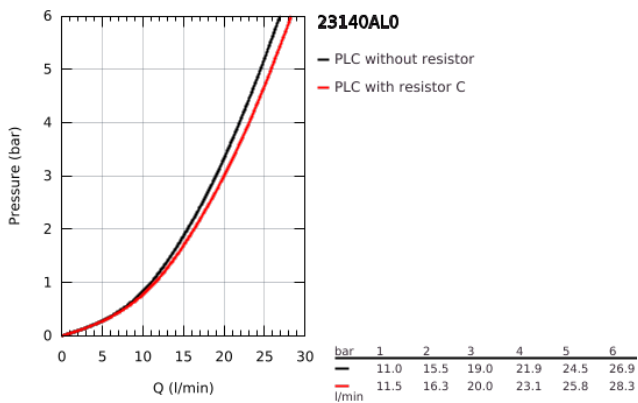

## 23 140 AL0 EUROCUBE SINGLE-LEVER BATH MIXER 1/2"

### PRODUCT DESCRIPTION

- Colour: brushed hard graphite
- wall mounted
- metal lever
- GROHE SilkMove 46 mm ceramic cartridge
- GROHE LongLife finish
- adjustable flow rate limiter
- automatic diverter: bath/shower
- mousseur
- integrated non-return valve in the shower outlet
- covered S-unions
- protected against backflow
- optional temperature limiter ref. no. 46 375