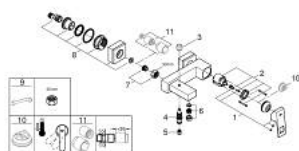

## 23 140 AL0 EUROCUBE SINGLE-LEVER BATH MIXER 1/2"

### PRODUCT DESCRIPTION

- Colour: brushed hard graphite
- wall mounted
- metal lever
- GROHE SilkMove 46 mm ceramic cartridge
- GROHE LongLife finish
- adjustable flow rate limiter
- automatic diverter: bath/shower
- mousseur
- integrated non-return valve in the shower outlet
- covered S-unions
- protected against backflow
- optional temperature limiter ref. no. 46 375

### SPARE PARTS

- 1: Lever (Spare part-nr. 46782AL0)
- 2: Cartridge (Spare part-nr. 46048000)
- 3: Diverter knob (Spare part-nr. 48128AL0)
- 4: Diverter (Spare part-nr. 65655AL0)
- 5: Non-return valve (Spare part-nr. 08565000)
- 6: Mousseur (Spare part-nr. 13952AL0)
- 7: Screw connection 1/2" (Spare part-nr. 45044AL0)
- 8: S-union (Spare part-nr. 47824AL0)
- 9: Special spanner (Spare part-nr. 19377000)\*
- 10: Temperature limiter (Spare part-nr. 46375000)\*
- 11: Extension set 1/2", 30 mm (Spare part-nr. 46238000)\*