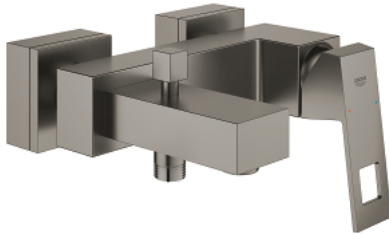

## 23 140 AL0 EUROCUBE SINGLE-LEVER BATH MIXER 1/2"

### PRODUCT DESCRIPTION

- Colour: brushed hard graphite
- wall mounted
- metal lever
- GROHE SilkMove 46 mm ceramic cartridge
- GROHE LongLife finish
- adjustable flow rate limiter
- automatic diverter: bath/shower
- mousseur
- integrated non-return valve in the shower outlet
- covered S-unions
- protected against backflow
- optional temperature limiter ref. no. 46 375

### SPARE PARTS

- 1: Lever (Spare part-nr. 46782AL0)
- 2: Cartridge (Spare part-nr. 46048000)
- 3: Diverter knob (Spare part-nr. 48128AL0)
- 4: Diverter (Spare part-nr. 65655AL0)
- 5: Non-return valve (Spare part-nr. 08565000)
- 6: Mousseur (Spare part-nr. 13952AL0)
- 7: Screw connection 1/2" (Spare part-nr. 45044AL0)
- 8: S-union (Spare part-nr. 47824AL0)
- 9: Special spanner (Spare part-nr. 19377000)\*
- 10: Temperature limiter (Spare part-nr. 46375000)\*
- 11: Extension set 1/2", 30 mm (Spare part-nr. 46238000)\*