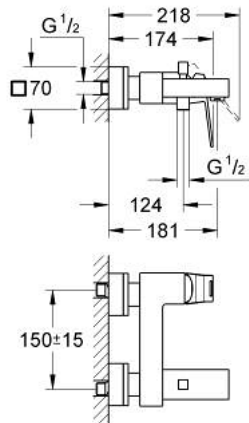

## 23 140 AL0 EUROCUBE SINGLE-LEVER BATH MIXER 1/2"

### PRODUCT DESCRIPTION

- Colour: brushed hard graphite
- wall mounted
- metal lever
- GROHE SilkMove 46 mm ceramic cartridge
- GROHE LongLife finish
- adjustable flow rate limiter
- automatic diverter: bath/shower
- mousseur
- integrated non-return valve in the shower outlet
- covered S-unions
- protected against backflow
- optional temperature limiter ref. no. 46 375

### SPARE PARTS

- 1: Lever (Spare part-nr. 46782AL0)
- 2: Cartridge (Spare part-nr. 46048000)
- 3: Diverter knob (Spare part-nr. 48128AL0)
- 4: Diverter (Spare part-nr. 65655AL0)
- 5: Non-return valve (Spare part-nr. 08565000)
- 6: Mousseur (Spare part-nr. 13952AL0)
- 7: Screw connection 1/2" (Spare part-nr. 45044AL0)
- 8: S-union (Spare part-nr. 47824AL0)
- 9: Special spanner (Spare part-nr. 19377000)\*
- 10: Temperature limiter (Spare part-nr. 46375000)\*
- 11: Extension set 1/2", 30 mm (Spare part-nr. 46238000)\*