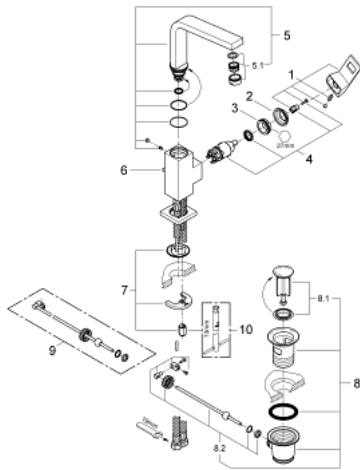

23 135 DC0 EUROCUBE SINGLE-LEVER BASIN MIXER 1/2" L-SIZE

PRODUCT DESCRIPTION

- Colour: supersteel
- single hole installation
- metal lever
- GROHE SilkMove 28 mm ceramic cartridge
- temperature limiter
- GROHE LongLife finish
- GROHE EcoJoy - less water, perfect flow
- maximum flow rate (at 3 bar): 5 l/min
- SpeedClean mousseur
- GROHE Quickfix Plus installation system
- swivel tubular spout
- pop-up waste set 1 1/4"
- flexible connection hoses

23 135 DC0 EUROCUBE SINGLE-LEVER BASIN MIXER 1/2" L-SIZE

SPARE PARTS

- 1: Lever (Spare part-nr. 46788DC0)
- 2: Cap (Spare part-nr. 46581DC0)
- 3: Fitting ring (Spare part-nr. 07419000)
- 4: Cartridge (Spare part-nr. 46580000)
- 5: Outlet (Spare part-nr. 13322DC0)
- 5.1: Mousseur (Spare part-nr. 13929DC0)
- 6: Pop-up rod (Spare part-nr. 46787DC0)
- 7: Shank mounting kit (Spare part-nr. 46645000)
- 8: Waste set 1 1/4" (Spare part-nr. 28910DC0)
- 8.1: Plug (Spare part-nr. 07182DC0)
- 8.2: Eccentric rod (Spare part-nr. 07052000)
- 9: Eccentric rod (Spare part-nr. 07341000)*
- 10: Mounting wrench (Spare part-nr. 19017000)*