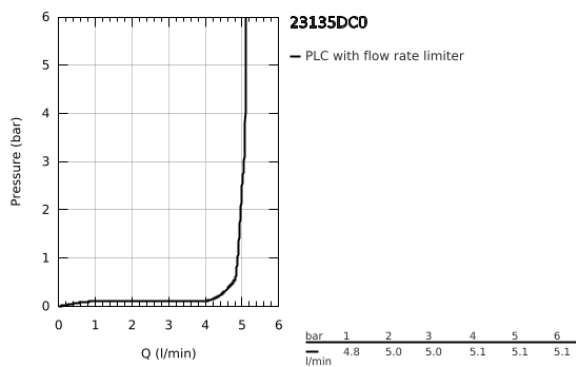

23 135 DC0 EUROCUBE SINGLE-LEVER BASIN MIXER 1/2" L-SIZE

PRODUCT DESCRIPTION

- Colour: supersteel
- single hole installation
- metal lever
- GROHE SilkMove 28 mm ceramic cartridge
- temperature limiter
- GROHE LongLife finish
- GROHE EcoJoy - less water, perfect flow
- maximum flow rate (at 3 bar): 5 l/min
- SpeedClean mousseur
- GROHE Quickfix Plus installation system
- swivel tubular spout
- pop-up waste set 1 1/4"
- flexible connection hoses

23 135 DC0 EUROCUBE SINGLE-LEVER BASIN MIXER 1/2" L-SIZE

SPARE PARTS

- 1: Lever (Spare part-nr. 46788DC0)
- 2: Cap (Spare part-nr. 46581DC0)
- 3: Fitting ring (Spare part-nr. 07419000)
- 4: Cartridge (Spare part-nr. 46580000)
- 5: Outlet (Spare part-nr. 13322DC0)
- 5.1: Mousseur (Spare part-nr. 13929DC0)
- 6: Pop-up rod (Spare part-nr. 46787DC0)
- 7: Shank mounting kit (Spare part-nr. 46645000)
- 8: Waste set 1 1/4" (Spare part-nr. 28910DC0)
- 8.1: Plug (Spare part-nr. 07182DC0)
- 8.2: Eccentric rod (Spare part-nr. 07052000)
- 9: Eccentric rod (Spare part-nr. 07341000)*
- 10: Mounting wrench (Spare part-nr. 19017000)*