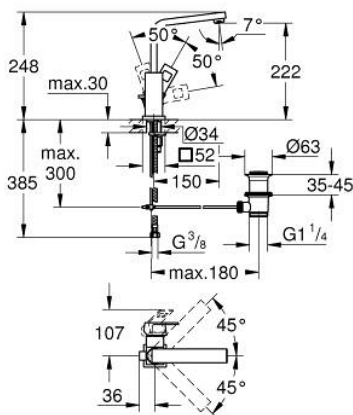

23 135 DC0 EUROCUBE SINGLE-LEVER BASIN MIXER 1/2" L-SIZE

PRODUCT DESCRIPTION

- Colour: supersteel
- single hole installation
- metal lever
- GROHE SilkMove 28 mm ceramic cartridge
- temperature limiter
- GROHE LongLife finish
- GROHE EcoJoy - less water, perfect flow
- maximum flow rate (at 3 bar): 5 l/min
- SpeedClean mousseur
- GROHE Quickfix Plus installation system
- swivel tubular spout
- pop-up waste set 1 1/4"
- flexible connection hoses

23 135 DC0 EUROCUBE SINGLE-LEVER BASIN MIXER 1/2" L-SIZE

SPARE PARTS

- 1: Lever (Spare part-nr. 46788DC0)
- 2: Cap (Spare part-nr. 46581DC0)
- 3: Fitting ring (Spare part-nr. 07419000)
- 4: Cartridge (Spare part-nr. 46580000)
- 5: Outlet (Spare part-nr. 13322DC0)
- 5.1: Mousseur (Spare part-nr. 13929DC0)
- 6: Pop-up rod (Spare part-nr. 46787DC0)
- 7: Shank mounting kit (Spare part-nr. 46645000)
- 8: Waste set 1 1/4" (Spare part-nr. 28910DC0)
- 8.1: Plug (Spare part-nr. 07182DC0)
- 8.2: Eccentric rod (Spare part-nr. 07052000)
- 9: Eccentric rod (Spare part-nr. 07341000)*
- 10: Mounting wrench (Spare part-nr. 19017000)*