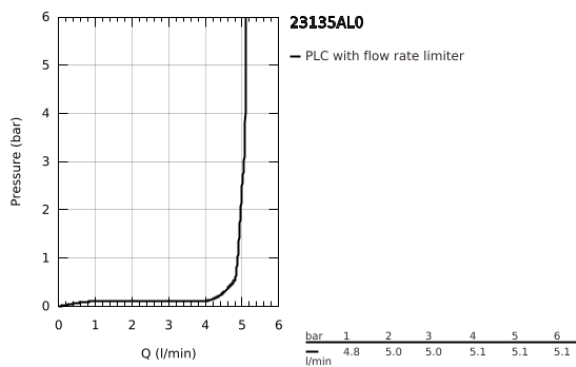

## 23 135 AL0 EUROCUBE SINGLE-LEVER BASIN MIXER 1/2" L-SIZE

### PRODUCT DESCRIPTION

- Colour: brushed hard graphite
- single hole installation
- metal lever
- GROHE SilkMove 28 mm ceramic cartridge
- temperature limiter
- GROHE LongLife finish
- GROHE EcoJoy - less water, perfect flow
- maximum flow rate (at 3 bar): 5 l/min
- SpeedClean mousseur
- GROHE Quickfix Plus installation system
- swivel tubular spout
- pop-up waste set 1 1/4"
- flexible connection hoses