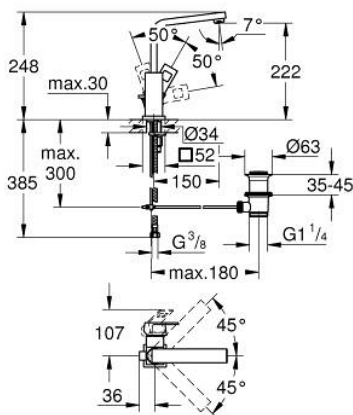

## 23 135 AL0 EUROCUBE SINGLE-LEVER BASIN MIXER 1/2" L-SIZE

### PRODUCT DESCRIPTION

- Colour: brushed hard graphite
- single hole installation
- metal lever
- GROHE SilkMove 28 mm ceramic cartridge
- temperature limiter
- GROHE LongLife finish
- GROHE EcoJoy - less water, perfect flow
- maximum flow rate (at 3 bar): 5 l/min
- SpeedClean mousseur
- GROHE Quickfix Plus installation system
- swivel tubular spout
- pop-up waste set 1 1/4"
- flexible connection hoses

### SPARE PARTS

- 1: Lever (Spare part-nr. 46788AL0)
- 2: Cap (Spare part-nr. 46581AL0)
- 3: Fitting ring (Spare part-nr. 07419000)
- 4: Cartridge (Spare part-nr. 46580000)
- 5: Outlet (Spare part-nr. 13322AL0)
- 5.1: Mousseur (Spare part-nr. 13929AL0)
- 6: Pop-up rod (Spare part-nr. 46787AL0)
- 7: Shank mounting kit (Spare part-nr. 46645000)
- 8: Waste set 1 1/4" (Spare part-nr. 28910AL0)
- 8.1: Plug (Spare part-nr. 07182AL0)
- 8.2: Eccentric rod (Spare part-nr. 07052000)
- 9: Eccentric rod (Spare part-nr. 07341000)\*
- 10: Mounting wrench (Spare part-nr. 19017000)\*