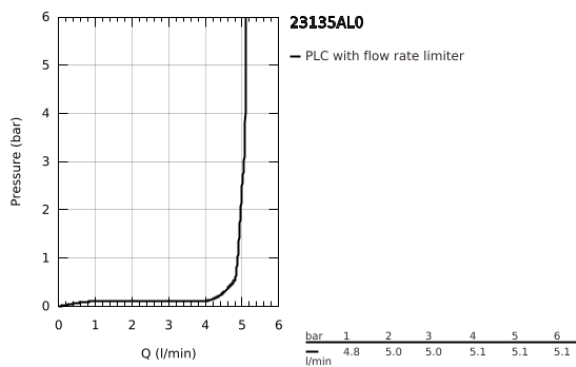

23 135 AL0 EUROCUBE SINGLE-LEVER BASIN MIXER 1/2" L-SIZE

PRODUCT DESCRIPTION

- Colour: brushed hard graphite
- single hole installation
- metal lever
- GROHE SilkMove 28 mm ceramic cartridge
- temperature limiter
- GROHE LongLife finish
- GROHE EcoJoy - less water, perfect flow
- maximum flow rate (at 3 bar): 5 l/min
- SpeedClean mousseur
- GROHE Quickfix Plus installation system
- swivel tubular spout
- pop-up waste set 1 1/4"
- flexible connection hoses

23 135 AL0 EUROCUBE SINGLE-LEVER BASIN MIXER 1/2" L-SIZE

SPARE PARTS

- 1: Lever (Spare part-nr. 46788AL0)
- 2: Cap (Spare part-nr. 46581AL0)
- 3: Fitting ring (Spare part-nr. 07419000)
- 4: Cartridge (Spare part-nr. 46580000)
- 5: Outlet (Spare part-nr. 13322AL0)
- 5.1: Mousseur (Spare part-nr. 13929AL0)
- 6: Pop-up rod (Spare part-nr. 46787AL0)
- 7: Shank mounting kit (Spare part-nr. 46645000)
- 8: Waste set 1 1/4" (Spare part-nr. 28910AL0)
- 8.1: Plug (Spare part-nr. 07182AL0)
- 8.2: Eccentric rod (Spare part-nr. 07052000)
- 9: Eccentric rod (Spare part-nr. 07341000)*
- 10: Mounting wrench (Spare part-nr. 19017000)*