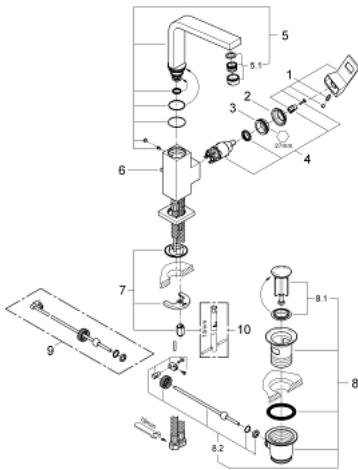

## 23 135 AL0 EUROCUBE SINGLE-LEVER BASIN MIXER 1/2" L-SIZE

### PRODUCT DESCRIPTION

- Colour: brushed hard graphite
- single hole installation
- metal lever
- GROHE SilkMove 28 mm ceramic cartridge
- temperature limiter
- GROHE LongLife finish
- GROHE EcoJoy - less water, perfect flow
- maximum flow rate (at 3 bar): 5 l/min
- SpeedClean mousseur
- GROHE Quickfix Plus installation system
- swivel tubular spout
- pop-up waste set 1 1/4"
- flexible connection hoses

### SPARE PARTS

- 1: Lever (Spare part-nr. 46788AL0)
- 2: Cap (Spare part-nr. 46581AL0)
- 3: Fitting ring (Spare part-nr. 07419000)
- 4: Cartridge (Spare part-nr. 46580000)
- 5: Outlet (Spare part-nr. 13322AL0)
- 5.1: Mousseur (Spare part-nr. 13929AL0)
- 6: Pop-up rod (Spare part-nr. 46787AL0)
- 7: Shank mounting kit (Spare part-nr. 46645000)
- 8: Waste set 1 1/4" (Spare part-nr. 28910AL0)
- 8.1: Plug (Spare part-nr. 07182AL0)
- 8.2: Eccentric rod (Spare part-nr. 07052000)
- 9: Eccentric rod (Spare part-nr. 07341000)\*
- 10: Mounting wrench (Spare part-nr. 19017000)\*