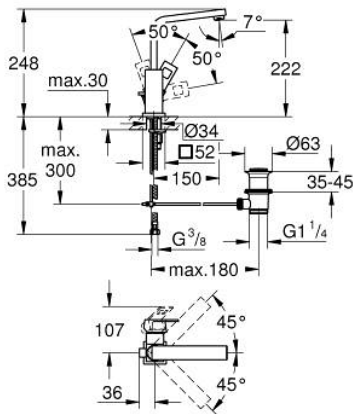

23 135 AL0 EUROCUBE SINGLE-LEVER BASIN MIXER 1/2" L-SIZE

PRODUCT DESCRIPTION

- Colour: brushed hard graphite
- single hole installation
- metal lever
- GROHE SilkMove 28 mm ceramic cartridge
- temperature limiter
- GROHE LongLife finish
- GROHE EcoJoy - less water, perfect flow
- maximum flow rate (at 3 bar): 5 l/min
- SpeedClean mousseur
- GROHE Quickfix Plus installation system
- swivel tubular spout
- pop-up waste set 1 1/4"
- flexible connection hoses

23 135 AL0 EUROCUBE SINGLE-LEVER BASIN MIXER 1/2" L-SIZE

SPARE PARTS

- 1: Lever (Spare part-nr. 46788AL0)
- 2: Cap (Spare part-nr. 46581AL0)
- 3: Fitting ring (Spare part-nr. 07419000)
- 4: Cartridge (Spare part-nr. 46580000)
- 5: Outlet (Spare part-nr. 13322AL0)
- 5.1: Mousseur (Spare part-nr. 13929AL0)
- 6: Pop-up rod (Spare part-nr. 46787AL0)
- 7: Shank mounting kit (Spare part-nr. 46645000)
- 8: Waste set 1 1/4" (Spare part-nr. 28910AL0)
- 8.1: Plug (Spare part-nr. 07182AL0)
- 8.2: Eccentric rod (Spare part-nr. 07052000)
- 9: Eccentric rod (Spare part-nr. 07341000)*
- 10: Mounting wrench (Spare part-nr. 19017000)*