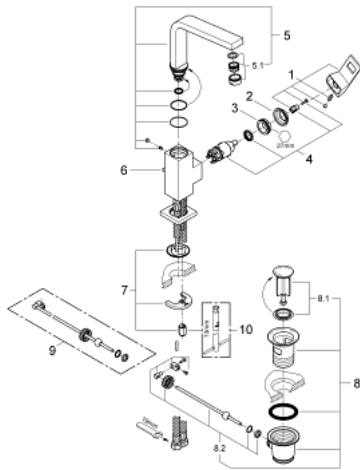

23 135 AL0 EUROCUBE SINGLE-LEVER BASIN MIXER 1/2" L-SIZE

PRODUCT DESCRIPTION

- Colour: brushed hard graphite
- single hole installation
- metal lever
- GROHE SilkMove 28 mm ceramic cartridge
- temperature limiter
- GROHE LongLife finish
- GROHE EcoJoy - less water, perfect flow
- maximum flow rate (at 3 bar): 5 l/min
- SpeedClean mousseur
- GROHE Quickfix Plus installation system
- swivel tubular spout
- pop-up waste set 1 1/4"
- flexible connection hoses

23 135 AL0 EUROCUBE SINGLE-LEVER BASIN MIXER 1/2" L-SIZE

SPARE PARTS

- 1: Lever (Spare part-nr. 46788AL0)
- 2: Cap (Spare part-nr. 46581AL0)
- 3: Fitting ring (Spare part-nr. 07419000)
- 4: Cartridge (Spare part-nr. 46580000)
- 5: Outlet (Spare part-nr. 13322AL0)
- 5.1: Mousseur (Spare part-nr. 13929AL0)
- 6: Pop-up rod (Spare part-nr. 46787AL0)
- 7: Shank mounting kit (Spare part-nr. 46645000)
- 8: Waste set 1 1/4" (Spare part-nr. 28910AL0)
- 8.1: Plug (Spare part-nr. 07182AL0)
- 8.2: Eccentric rod (Spare part-nr. 07052000)
- 9: Eccentric rod (Spare part-nr. 07341000)*
- 10: Mounting wrench (Spare part-nr. 19017000)*