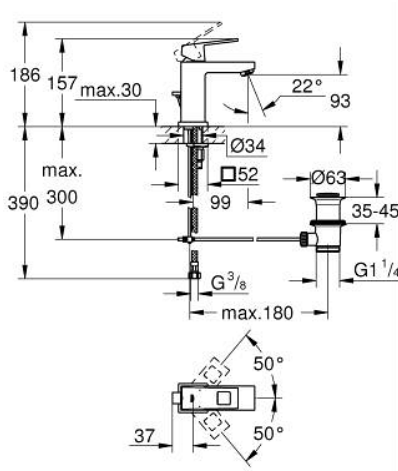

23 127 00E **EUROCUBE SINGLE-LEVER BASIN MIXER 1/2"**
S-SIZE

PRODUCT DESCRIPTION

- Colour: chrome
- single hole installation
- metal lever
- GROHE SilkMove 28 mm ceramic cartridge
- temperature limiter
- GROHE LongLife finish
- GROHE EcoJoy - less water, perfect flow
- maximum flow rate (at 3 bar): 5 l/min
- GROHE Quickfix Plus installation system
- pop-up waste set 1 1/4"
- flexible connection hoses

23 127 00E **EUROCUBE SINGLE-LEVER BASIN MIXER 1/2"**
S-SIZE

SPARE PARTS

- 1: Lever (Spare part-nr. 46786000)
- 2: Fitting ring (Spare part-nr. 46715000)
- 3: Cartridge (Spare part-nr. 46580000)
- 4: Mousseur (Spare part-nr. 48159000)
- 5: Pop-up rod (Spare part-nr. 46787000)
- 6: Shank mounting kit (Spare part-nr. 46645000)
- 7: Waste set 1 1/4" (Spare part-nr. 28910000)
- 7.1: Plug (Spare part-nr. 07182000)
- 7.2: Eccentric rod (Spare part-nr. 07052000)
- 8: Mounting wrench (Spare part-nr. 19017000)*
- 9: Eccentric rod (Spare part-nr. 07341000)*
- * Optional accessories