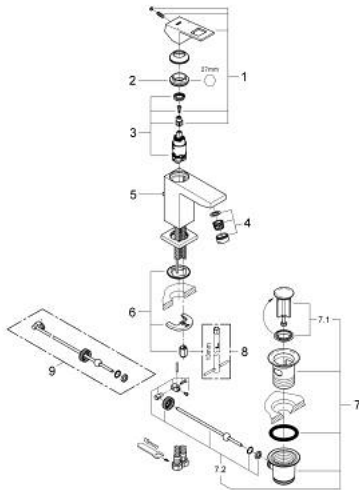

23 127 00E **EUROCUBE SINGLE-LEVER BASIN MIXER 1/2"**
S-SIZE

PRODUCT DESCRIPTION

- Colour: chrome
- single hole installation
- metal lever
- GROHE SilkMove 28 mm ceramic cartridge
- temperature limiter
- GROHE LongLife finish
- GROHE EcoJoy - less water, perfect flow
- maximum flow rate (at 3 bar): 5 l/min
- GROHE Quickfix Plus installation system
- pop-up waste set 1 1/4"
- flexible connection hoses

23 127 00E **EUROCUBE SINGLE-LEVER BASIN MIXER 1/2"**
S-SIZE

SPARE PARTS

- 1: Lever (Spare part-nr. 46786000)
- 2: Fitting ring (Spare part-nr. 46715000)
- 3: Cartridge (Spare part-nr. 46580000)
- 4: Mousseur (Spare part-nr. 48159000)
- 5: Pop-up rod (Spare part-nr. 46787000)
- 6: Shank mounting kit (Spare part-nr. 46645000)
- 7: Waste set 1 1/4" (Spare part-nr. 28910000)
- 7.1: Plug (Spare part-nr. 07182000)
- 7.2: Eccentric rod (Spare part-nr. 07052000)
- 8: Mounting wrench (Spare part-nr. 19017000)*
- 9: Eccentric rod (Spare part-nr. 07341000)*
- * Optional accessories