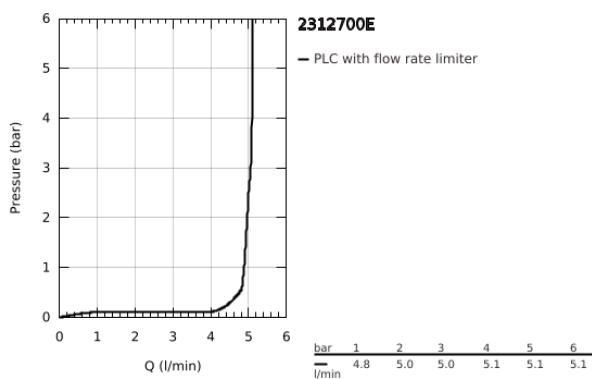

23 127 00E **EUROCUBE SINGLE-LEVER BASIN MIXER 1/2"**
S-SIZE

PRODUCT DESCRIPTION

- Colour: chrome
- single hole installation
- metal lever
- GROHE SilkMove 28 mm ceramic cartridge
- temperature limiter
- GROHE LongLife finish
- GROHE EcoJoy - less water, perfect flow
- maximum flow rate (at 3 bar): 5 l/min
- GROHE Quickfix Plus installation system
- pop-up waste set 1 1/4"
- flexible connection hoses

23 127 00E **EUROCUBE SINGLE-LEVER BASIN MIXER 1/2"**
S-SIZE

SPARE PARTS

- 1: Lever (Spare part-nr. 46786000)
- 2: Fitting ring (Spare part-nr. 46715000)
- 3: Cartridge (Spare part-nr. 46580000)
- 4: Mousseur (Spare part-nr. 48159000)
- 5: Pop-up rod (Spare part-nr. 46787000)
- 6: Shank mounting kit (Spare part-nr. 46645000)
- 7: Waste set 1 1/4" (Spare part-nr. 28910000)
- 7.1: Plug (Spare part-nr. 07182000)
- 7.2: Eccentric rod (Spare part-nr. 07052000)
- 8: Mounting wrench (Spare part-nr. 19017000)*
- 9: Eccentric rod (Spare part-nr. 07341000)*
- * Optional accessories