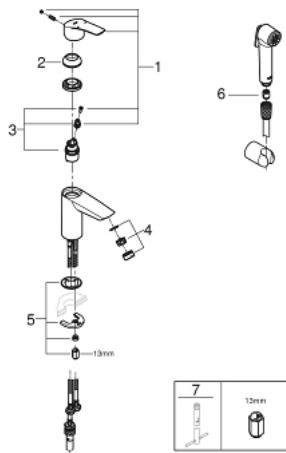

23 124 003 **EUROSMART SINGLE-LEVER BASIN MIXER 1/2"**
S-SIZE

PRODUCT DESCRIPTION

- Colour: chrome
- single hole installation
- metal lever
- GROHE SilkMove 28 mm ceramic cartridge
- adjustable flow rate limiter
- with temperature limiter
- GROHE LongLife finish
- GROHE EcoJoy - less water, perfect flow
- maximum flow rate (at 3 bar): 5 l/min
- GROHE FastFixation installation system
- smooth body
- flexible connection hoses

- with shower set consisting of
- hand shower with integrated diverter
- wall shower holder
- shower hose
- professional edition

23 124 003 **EUROSMART SINGLE-LEVER BASIN MIXER 1/2"**
S-SIZE

SPARE PARTS

- 1: Lever (Spare part-nr. 48548000)
- 2: Cap (Spare part-nr. 46116000)
- 3: Cartridge (Spare part-nr. 48518000)
- 4: Mousseur (Spare part-nr. 48159000)
- 5: Shank mounting kit (Spare part-nr. 46645000)
- 6: Non-return valve (Spare part-nr. 08565000)
- 7: Mounting wrench (Spare part-nr. 19017000)*