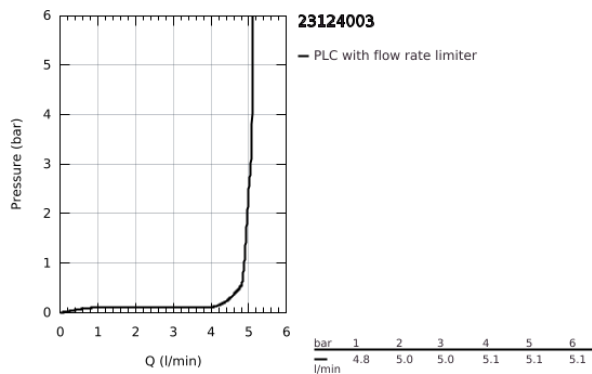

23 124 003 **EUROSMART SINGLE-LEVER BASIN MIXER 1/2"**
S-SIZE

PRODUCT DESCRIPTION

- Colour: chrome
- single hole installation
- metal lever
- GROHE SilkMove 28 mm ceramic cartridge
- adjustable flow rate limiter
- with temperature limiter
- GROHE LongLife finish
- GROHE EcoJoy - less water, perfect flow
- maximum flow rate (at 3 bar): 5 l/min
- GROHE FastFixation installation system
- smooth body
- flexible connection hoses

- with shower set consisting of
- hand shower with integrated diverter
- wall shower holder
- shower hose
- professional edition

23 124 003 **EUROSMART SINGLE-LEVER BASIN MIXER 1/2"**
S-SIZE

SPARE PARTS