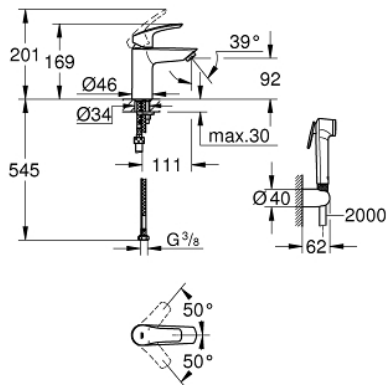

23 124 003 **EUROSMART SINGLE-LEVER BASIN MIXER 1/2"**
S-SIZE

PRODUCT DESCRIPTION

- Colour: chrome
- single hole installation
- metal lever
- GROHE SilkMove 28 mm ceramic cartridge
- adjustable flow rate limiter
- with temperature limiter
- GROHE LongLife finish
- GROHE EcoJoy - less water, perfect flow
- maximum flow rate (at 3 bar): 5 l/min
- GROHE FastFixation installation system
- smooth body
- flexible connection hoses

- with shower set consisting of
- hand shower with integrated diverter
- wall shower holder
- shower hose
- professional edition

23 124 003 **EUROSMART SINGLE-LEVER BASIN MIXER 1/2"**
S-SIZE

SPARE PARTS

- 1: Lever (Spare part-nr. 48548000)
- 2: Cap (Spare part-nr. 46116000)
- 3: Cartridge (Spare part-nr. 48518000)
- 4: Mousseur (Spare part-nr. 48159000)
- 5: Shank mounting kit (Spare part-nr. 46645000)
- 6: Non-return valve (Spare part-nr. 08565000)
- 7: Mounting wrench (Spare part-nr. 19017000)*