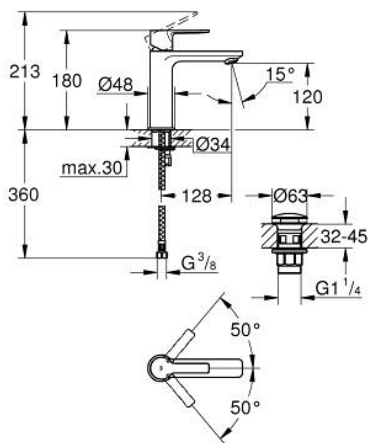

23 106 243 1 **LINEARE SINGLE-LEVER BASIN MIXER 1/2"**
S-SIZE

PRODUCT DESCRIPTION

- Colour: matte black
- GROHE SilkMove 28 mm ceramic cartridge
- with temperature limiter
- GROHE EcoJoy - less water, perfect flow
- maximum flow rate (at 3 bar): 5 l/min
- SpeedClean mousseur
- GROHE Quickfix Plus installation system
- smooth body with push-open waste set 1 1/4"
- flexible connection hoses

23 106 243 1 **LINEARE SINGLE-LEVER BASIN MIXER 1/2"**
S-SIZE

SPARE PARTS

- 1: lever (Spare part-nr. 469802430)
 - 2: Cap (Spare part-nr. 465812430)
 - 3: Fitting ring (Spare part-nr. 07419000)
 - 4: Cartridge (Spare part-nr. 46580000)
 - 5: Mousseur (Spare part-nr. 481592430)
 - 6: Shank mounting kit (Spare part-nr. 46645000)
 - 7: Waste set with push-open plug (Spare part-nr. 658072430)
 - 8: Mounting wrench (Spare part-nr. 19017000)*
- * Optional accessories