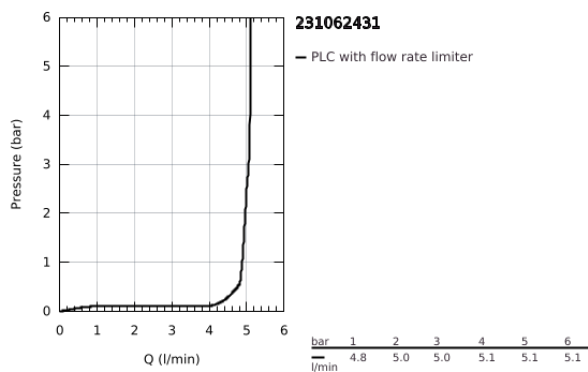

23 106 243 1 **LINEARE SINGLE-LEVER BASIN MIXER 1/2"**
S-SIZE

PRODUCT DESCRIPTION

- Colour: matte black
- GROHE SilkMove 28 mm ceramic cartridge
- with temperature limiter
- GROHE EcoJoy - less water, perfect flow
- maximum flow rate (at 3 bar): 5 l/min
- SpeedClean mousseur
- GROHE Quickfix Plus installation system
- smooth body with push-open waste set 1 1/4"
- flexible connection hoses

23 106 243 1 **LINEARE SINGLE-LEVER BASIN MIXER 1/2"**
S-SIZE

SPARE PARTS

- 1: lever (Spare part-nr. 469802430)
 - 2: Cap (Spare part-nr. 465812430)
 - 3: Fitting ring (Spare part-nr. 07419000)
 - 4: Cartridge (Spare part-nr. 46580000)
 - 5: Mousseur (Spare part-nr. 481592430)
 - 6: Shank mounting kit (Spare part-nr. 46645000)
 - 7: Waste set with push-open plug (Spare part-nr. 658072430)
 - 8: Mounting wrench (Spare part-nr. 19017000)*
- * Optional accessories