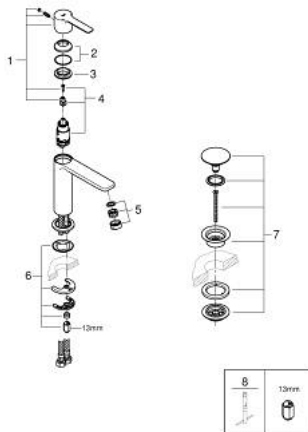

23 106 243 1 **LINEARE SINGLE-LEVER BASIN MIXER 1/2"**
S-SIZE

PRODUCT DESCRIPTION

- Colour: matte black
- GROHE SilkMove 28 mm ceramic cartridge
- with temperature limiter
- GROHE EcoJoy - less water, perfect flow
- maximum flow rate (at 3 bar): 5 l/min
- SpeedClean mousseur
- GROHE Quickfix Plus installation system
- smooth body with push-open waste set 1 1/4"
- flexible connection hoses

23 106 243 1 **LINEARE SINGLE-LEVER BASIN MIXER 1/2"**
S-SIZE

SPARE PARTS

- 1: lever (Spare part-nr. 469802430)
 - 2: Cap (Spare part-nr. 465812430)
 - 3: Fitting ring (Spare part-nr. 07419000)
 - 4: Cartridge (Spare part-nr. 46580000)
 - 5: Mousseur (Spare part-nr. 481592430)
 - 6: Shank mounting kit (Spare part-nr. 46645000)
 - 7: Waste set with push-open plug (Spare part-nr. 658072430)
 - 8: Mounting wrench (Spare part-nr. 19017000)*
- * Optional accessories