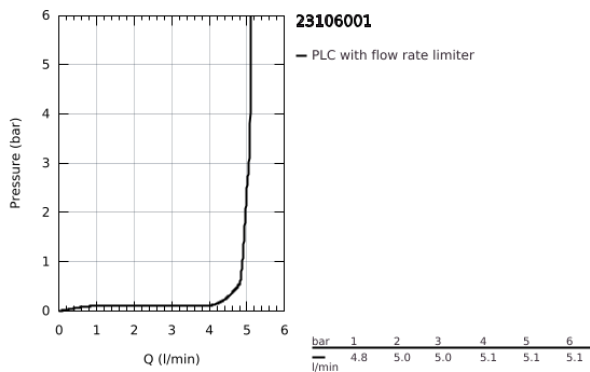

23 106 001 **LINEARE SINGLE-LEVER BASIN MIXER 1/2"**
S-SIZE

PRODUCT DESCRIPTION

- Colour: chrome
- single hole installation
- metal lever
- GROHE SilkMove 28 mm ceramic cartridge
- with temperature limiter
- GROHE LongLife finish
- GROHE EcoJoy - less water, perfect flow
- maximum flow rate (at 3 bar): 5 l/min
- SpeedClean mousseur
- GROHE Quickfix Plus installation system
- smooth body with push-open waste set 1 1/4"
- flexible connection hoses

23 106 001 **LINEARE SINGLE-LEVER BASIN MIXER 1/2"**
S-SIZE

SPARE PARTS

- 1: Lever (Spare part-nr. 46980000)
 - 2: Cap (Spare part-nr. 46581000)
 - 3: Fitting ring (Spare part-nr. 07419000)
 - 4: Cartridge (Spare part-nr. 46580000)
 - 5: Mousseur (Spare part-nr. 48159000)
 - 6: Shank mounting kit (Spare part-nr. 46645000)
 - 7: Waste set with push-open plug (Spare part-nr. 65807000)
 - 8: Mounting wrench (Spare part-nr. 19017000)*
- * Optional accessories