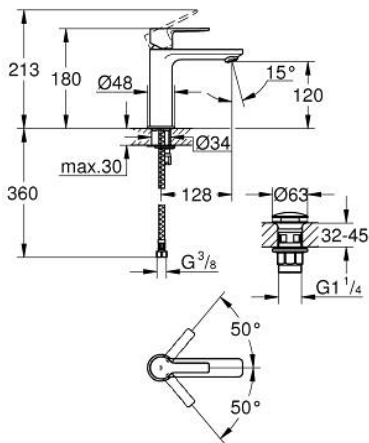

23 106 001 **LINEARE SINGLE-LEVER BASIN MIXER 1/2"**
S-SIZE

PRODUCT DESCRIPTION

- Colour: chrome
- single hole installation
- metal lever
- GROHE SilkMove 28 mm ceramic cartridge
- with temperature limiter
- GROHE LongLife finish
- GROHE EcoJoy - less water, perfect flow
- maximum flow rate (at 3 bar): 5 l/min
- SpeedClean mousseur
- GROHE Quickfix Plus installation system
- smooth body with push-open waste set 1 1/4"
- flexible connection hoses

23 106 001 **LINEARE SINGLE-LEVER BASIN MIXER 1/2"**
S-SIZE

SPARE PARTS

- 1: Lever (Spare part-nr. 46980000)
 - 2: Cap (Spare part-nr. 46581000)
 - 3: Fitting ring (Spare part-nr. 07419000)
 - 4: Cartridge (Spare part-nr. 46580000)
 - 5: Mousseur (Spare part-nr. 48159000)
 - 6: Shank mounting kit (Spare part-nr. 46645000)
 - 7: Waste set with push-open plug (Spare part-nr. 65807000)
 - 8: Mounting wrench (Spare part-nr. 19017000)*
- * Optional accessories