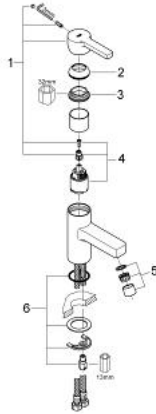

23 106 000 **LINEARE SINGLE-LEVER BASIN MIXER 1/2"**
S-SIZE

PRODUCT DESCRIPTION

- Colour: chrome
- single hole installation
- GROHE SilkMove 35 mm ceramic cartridge
- adjustable flow rate limiter
- GROHE LongLife finish
- rapid installation system
- mousseur
- smooth body
- flexible connection hoses
- minimum pressure 1.0 bar

23 106 000 **LINEARE SINGLE-LEVER BASIN MIXER 1/2"**
S-SIZE

SPARE PARTS

- 1: Lever (Spare part-nr. 46582000)
- 2: Cap (Spare part-nr. 46116000)
- 3: Ring (Spare part-nr. 04456000)
- 4: Cartridge (Spare part-nr. 46374000)
- 5: Mousseur (Spare part-nr. 06574000)
- 6: Shank mounting kit (Spare part-nr. 46249000)