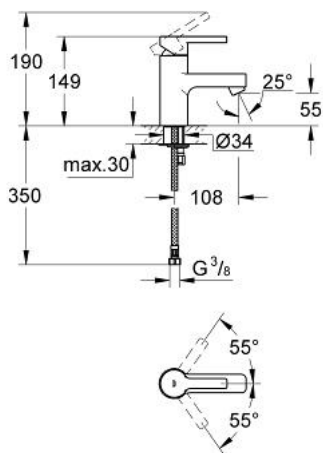

23 106 000 **LINEARE SINGLE-LEVER BASIN MIXER 1/2"**
S-SIZE

PRODUCT DESCRIPTION

- Colour: chrome
- single hole installation
- GROHE SilkMove 35 mm ceramic cartridge
- adjustable flow rate limiter
- GROHE LongLife finish
- rapid installation system
- mousseur
- smooth body
- flexible connection hoses
- minimum pressure 1.0 bar

23 106 000 **LINEARE SINGLE-LEVER BASIN MIXER 1/2"**
S-SIZE

SPARE PARTS

- 1: Lever (Spare part-nr. 46582000)
- 2: Cap (Spare part-nr. 46116000)
- 3: Ring (Spare part-nr. 04456000)
- 4: Cartridge (Spare part-nr. 46374000)
- 5: Mousseur (Spare part-nr. 06574000)
- 6: Shank mounting kit (Spare part-nr. 46249000)