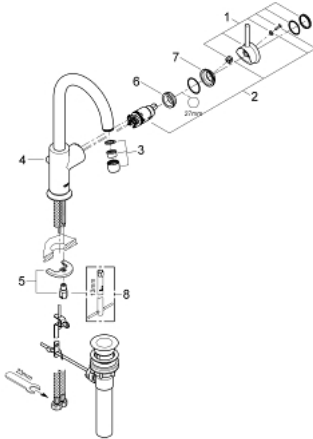

23 095 000 **BAUCLASSIC SINGLE-LEVER BASIN MIXER 1/2"**

PRODUCT DESCRIPTION

- Colour: chrome
- metal lever
- single hole installation
- GROHE SmoothControl 28 mm ceramic cartridge
- GROHE LongLife finish
- swivel tubular spout
- mousseur
- pop-up waste set 1 1/4"
- flexible connection hoses
- rapid installation system

23 095 000 **BAUCLASSIC SINGLE-LEVER BASIN MIXER 1/2"**

SPARE PARTS

- 1: Lever (Spare part-nr. 46814000)
- 2: Cartridge (Spare part-nr. 46580000)
- 3: Mousseur (Spare part-nr. 13928000)
- 4: Pop-up rod (Spare part-nr. 06329000)
- 5: Shank mounting kit (Spare part-nr. 46249000)
- 6: Fitting ring (Spare part-nr. 07419000)
- 7: Cap (Spare part-nr. 46581000)
- 8: Mounting wrench (Spare part-nr. 19017000)*