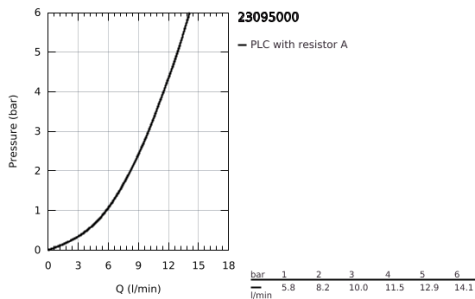

23 095 000 **BAUCLASSIC SINGLE-LEVER BASIN MIXER 1/2"**

PRODUCT DESCRIPTION

- Colour: chrome
- metal lever
- single hole installation
- GROHE SmoothControl 28 mm ceramic cartridge
- GROHE LongLife finish
- swivel tubular spout
- mousseur
- pop-up waste set 1 1/4"
- flexible connection hoses
- rapid installation system

23 095 000 **BAUCLASSIC SINGLE-LEVER BASIN MIXER 1/2"**

SPARE PARTS

- 1: Lever (Spare part-nr. 46814000)
- 2: Cartridge (Spare part-nr. 46580000)
- 3: Mousseur (Spare part-nr. 13928000)
- 4: Pop-up rod (Spare part-nr. 06329000)
- 5: Shank mounting kit (Spare part-nr. 46249000)
- 6: Fitting ring (Spare part-nr. 07419000)
- 7: Cap (Spare part-nr. 46581000)
- 8: Mounting wrench (Spare part-nr. 19017000)*