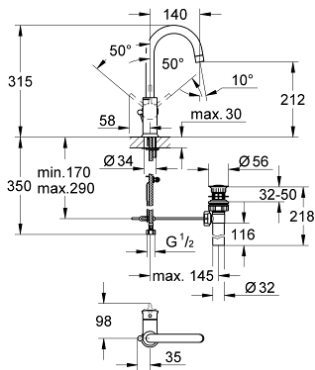

23 095 000 **BAUCLASSIC SINGLE-LEVER BASIN MIXER 1/2"**

PRODUCT DESCRIPTION

- Colour: chrome
- metal lever
- single hole installation
- GROHE SmoothControl 28 mm ceramic cartridge
- GROHE LongLife finish
- swivel tubular spout
- mousseur
- pop-up waste set 1 1/4"
- flexible connection hoses
- rapid installation system

23 095 000 **BAUCLASSIC SINGLE-LEVER BASIN MIXER 1/2"**

SPARE PARTS

- 1: Lever (Spare part-nr. 46814000)
- 2: Cartridge (Spare part-nr. 46580000)
- 3: Mousseur (Spare part-nr. 13928000)
- 4: Pop-up rod (Spare part-nr. 06329000)
- 5: Shank mounting kit (Spare part-nr. 46249000)
- 6: Fitting ring (Spare part-nr. 07419000)
- 7: Cap (Spare part-nr. 46581000)
- 8: Mounting wrench (Spare part-nr. 19017000)*