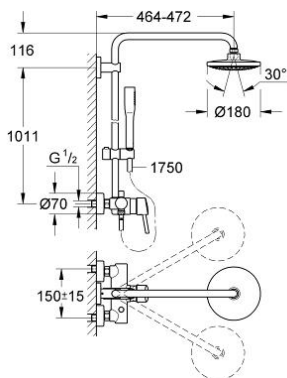

23 061 001 EUPHORIA CONCETTO SYSTEM 180 SHOWER SYSTEM WITH SINGLE LEVER MIXER FOR WALL MOUNTING

PRODUCT DESCRIPTION

- Colour: chrome
- consisting of:
 - horizontal swivable 450 mm shower arm
 - exposed single-lever shower mixer with diverter
- allows change between:
 - head shower Euphoria Cosmopolitan(27 492 000)
 - spray pattern: Rain
 - with ball joint
 - rotation angle $\pm 15^\circ$
 - Euphoria Cosmopolitan hand shower (27 400)
- adjustable in height with gliding element (12 140)
- 9.5 l/min flow limiter
- GROHE SilkMove 46 mm ceramic cartridge
- GROHE DreamSpray - perfect spray pattern
- GROHE LongLife finish
- GROHE SpeedClean - effortless limescale removal
- Inner WaterGuide - inner insulation for surface protection
- TwistStop - to prevent hose from twisting
- suitable for instantaneous heaters from 18 kW/h
- minimum flow rate 7 l/min.
- minimum pressure 1.0 bar

23 061 001 EUPHORIA CONCETTO SYSTEM 180 SHOWER SYSTEM WITH SINGLE LEVER MIXER FOR WALL MOUNTING

SPARE PARTS

- 1: Lever (Spare part-nr. 46723000)
- 2: Cap (Spare part-nr. 46025000)
- 3: Cartridge (Spare part-nr. 46048000)
- 4: Diverter knob (Spare part-nr. 64309000)
- 5: Diverter (Spare part-nr. 65655000)
- 6: Non-return valve (Spare part-nr. 08565000)
- 7: Screw connection 1/2" (Spare part-nr. 45044000)
- 8: S-union (Spare part-nr. 12662000)
- 9: Glider (Spare part-nr. 12140000)
- 10: Dirt strainer (Spare part-nr. 0700200M)
- 11: Dirt strainer (Spare part-nr. 48007000)
- 12: Fibre seal dia. Ø18.5 x Ø12 x 2 (Spare part-nr. 0138900M)
- 13: Compensation disc (Spare part-nr. 27180000)*
- 14: Shower system pipe for retrofitting (Spare part-nr. 48053000)*
- 15: Shower system pipe for retrofitting (Spare part-nr. 48054000)*
- 16: Special spanner (Spare part-nr. 19377000)*
- 17: Temperature limiter (Spare part-nr. 46375000)*