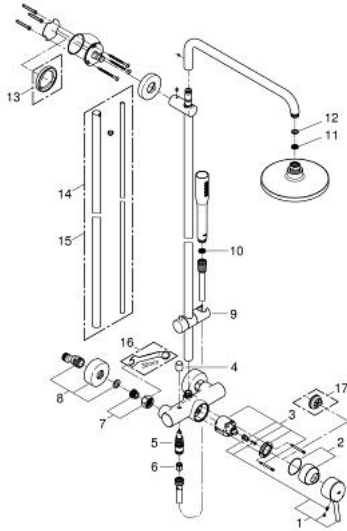

23 061 001 EUPHORIA CONCETTO SYSTEM 180 SHOWER SYSTEM WITH SINGLE LEVER MIXER FOR WALL MOUNTING

PRODUCT DESCRIPTION

- Colour: chrome
- consisting of:
 - horizontal swivable 450 mm shower arm
 - exposed single-lever shower mixer with diverter
- allows change between:
 - head shower Euphoria Cosmopolitan(27 492 000)
 - spray pattern: Rain
 - with ball joint
 - rotation angle $\pm 15^\circ$
 - Euphoria Cosmopolitan hand shower (27 400)
- adjustable in height with gliding element (12 140)
- 9.5 l/min flow limiter
- GROHE SilkMove 46 mm ceramic cartridge
- GROHE DreamSpray - perfect spray pattern
- GROHE LongLife finish
- GROHE SpeedClean - effortless limescale removal
- Inner WaterGuide - inner insulation for surface protection
- TwistStop - to prevent hose from twisting
- suitable for instantaneous heaters from 18 kW/h
- minimum flow rate 7 l/min.
- minimum pressure 1.0 bar

23 061 001 EUPHORIA CONCETTO SYSTEM 180 SHOWER SYSTEM WITH SINGLE LEVER MIXER FOR WALL MOUNTING

SPARE PARTS

- 1: Lever (Spare part-nr. 46723000)
- 2: Cap (Spare part-nr. 46025000)
- 3: Cartridge (Spare part-nr. 46048000)
- 4: Diverter knob (Spare part-nr. 64309000)
- 5: Diverter (Spare part-nr. 65655000)
- 6: Non-return valve (Spare part-nr. 08565000)
- 7: Screw connection 1/2" (Spare part-nr. 45044000)
- 8: S-union (Spare part-nr. 12662000)
- 9: Glider (Spare part-nr. 12140000)
- 10: Dirt strainer (Spare part-nr. 0700200M)
- 11: Dirt strainer (Spare part-nr. 48007000)
- 12: Fibre seal dia. Ø18.5 x Ø12 x 2 (Spare part-nr. 0138900M)
- 13: Compensation disc (Spare part-nr. 27180000)*
- 14: Shower system pipe for retrofitting (Spare part-nr. 48053000)*
- 15: Shower system pipe for retrofitting (Spare part-nr. 48054000)*
- 16: Special spanner (Spare part-nr. 19377000)*
- 17: Temperature limiter (Spare part-nr. 46375000)*