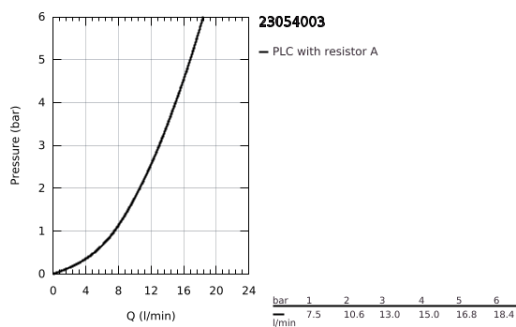

23 054 003 EURODISC COSMOPOLITAN SINGLE-LEVER BASIN MIXER 1/2" L-SIZE

PRODUCT DESCRIPTION

- Colour: chrome
- single hole installation
- metal lever
- covered lever fixing
- GROHE SilkMove 35 mm ceramic cartridge
- adjustable flow rate limiter
- GROHE LongLife finish
- GROHE Quickfix Plus installation system
- mousseur
- swivel tubular spout
- adjustable swivel area 0° / 150° / 360°
- pop-up waste set 1 1/4"
- flexible connection hoses
- minimum pressure 1.0 bar
- optional temperature limiter ref. no. 46 375

23 054 003 EURODISC COSMOPOLITAN SINGLE-LEVER BASIN MIXER 1/2" L-SIZE

SPARE PARTS

- 1: Lever (Spare part-nr. 46750000)
- 2: Cartridge (Spare part-nr. 46374000)
- 3: Mousseur (Spare part-nr. 64186000)
- 4: Safety ring (Spare part-nr. 48420000)
- 5: Sealing washer (Spare part-nr. 0128500M)
- 6: Pop-up rod (Spare part-nr. 46739000)
- 7: Shank mounting kit (Spare part-nr. 46671000)
- 8: Waste set 1 1/4" (Spare part-nr. 28910000)
- 8.1: Plug (Spare part-nr. 07182000)
- 8.2: Eccentric rod (Spare part-nr. 07052000)
- 9: Socket Spanner (Spare part-nr. 19332000)*
- 10: Mounting wrench (Spare part-nr. 19017000)*
- 11: Eccentric rod (Spare part-nr. 07341000)*