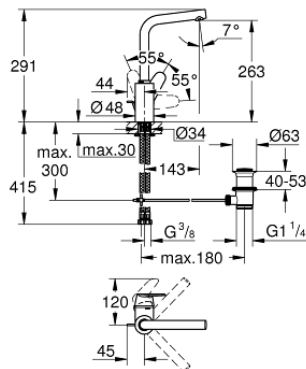

23 054 003 EURODISC COSMOPOLITAN SINGLE-LEVER BASIN MIXER 1/2" L-SIZE

PRODUCT DESCRIPTION

- Colour: chrome
- single hole installation
- metal lever
- covered lever fixing
- GROHE SilkMove 35 mm ceramic cartridge
- adjustable flow rate limiter
- GROHE LongLife finish
- GROHE Quickfix Plus installation system
- mousseur
- swivel tubular spout
- adjustable swivel area 0° / 150° / 360°
- pop-up waste set 1 1/4"
- flexible connection hoses
- minimum pressure 1.0 bar
- optional temperature limiter ref. no. 46 375

23 054 003 EURODISC COSMOPOLITAN SINGLE-LEVER BASIN MIXER 1/2" L-SIZE

SPARE PARTS

- 1: Lever (Spare part-nr. 46750000)
- 2: Cartridge (Spare part-nr. 46374000)
- 3: Mousseur (Spare part-nr. 64186000)
- 4: Safety ring (Spare part-nr. 48420000)
- 5: Sealing washer (Spare part-nr. 0128500M)
- 6: Pop-up rod (Spare part-nr. 46739000)
- 7: Shank mounting kit (Spare part-nr. 46671000)
- 8: Waste set 1 1/4" (Spare part-nr. 28910000)
- 8.1: Plug (Spare part-nr. 07182000)
- 8.2: Eccentric rod (Spare part-nr. 07052000)
- 9: Socket Spanner (Spare part-nr. 19332000)*
- 10: Mounting wrench (Spare part-nr. 19017000)*
- 11: Eccentric rod (Spare part-nr. 07341000)*