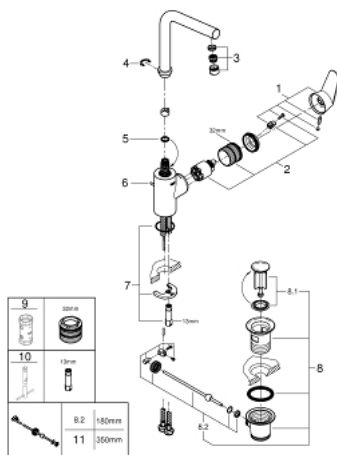

23 054 003 EURODISC COSMOPOLITAN SINGLE-LEVER BASIN MIXER 1/2" L-SIZE

PRODUCT DESCRIPTION

- Colour: chrome
- single hole installation
- metal lever
- covered lever fixing
- GROHE SilkMove 35 mm ceramic cartridge
- adjustable flow rate limiter
- GROHE LongLife finish
- GROHE Quickfix Plus installation system
- mousseur
- swivel tubular spout
- adjustable swivel area 0° / 150° / 360°
- pop-up waste set 1 1/4"
- flexible connection hoses
- minimum pressure 1.0 bar
- optional temperature limiter ref. no. 46 375

23 054 003 EURODISC COSMOPOLITAN SINGLE-LEVER BASIN MIXER 1/2" L-SIZE

SPARE PARTS

- 1: Lever (Spare part-nr. 46750000)
- 2: Cartridge (Spare part-nr. 46374000)
- 3: Mousseur (Spare part-nr. 64186000)
- 4: Safety ring (Spare part-nr. 48420000)
- 5: Sealing washer (Spare part-nr. 0128500M)
- 6: Pop-up rod (Spare part-nr. 46739000)
- 7: Shank mounting kit (Spare part-nr. 46671000)
- 8: Waste set 1 1/4" (Spare part-nr. 28910000)
- 8.1: Plug (Spare part-nr. 07182000)
- 8.2: Eccentric rod (Spare part-nr. 07052000)
- 9: Socket Spanner (Spare part-nr. 19332000)*
- 10: Mounting wrench (Spare part-nr. 19017000)*
- 11: Eccentric rod (Spare part-nr. 07341000)*