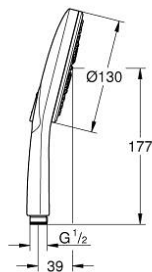

### PRODUCT DESCRIPTION

- Colour: phantom black
- spray plate phantom black
- spray patterns: Rain, Jet, ActiveMassage
- 9.5 l/min flow limiter
- GROHE DreamSpray - perfect spray pattern
- GROHE SmartTip showering spray selection via push of a ring
- GROHE SpeedClean - effortless limescale removal
- Inner WaterGuide - inner insulation for surface protection
- universal mounting system, fitting all standard shower hoses
- suitable for instantaneous heater