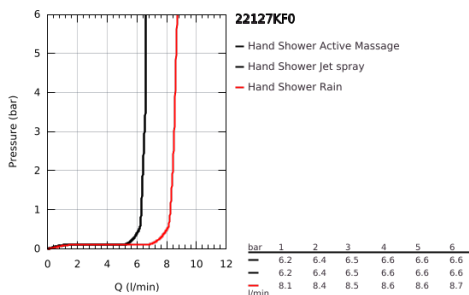

## 22 127 KF0 RAINSHOWER SMARTACTIVE 130 HAND SHOWER 3 SPRAYS

### PRODUCT DESCRIPTION

- Colour: phantom black
- spray plate phantom black
- spray patterns: Rain, Jet, ActiveMassage
- 9.5 l/min flow limiter
- GROHE DreamSpray - perfect spray pattern
- GROHE SmartTip showering spray selection via push of a ring
- GROHE SpeedClean - effortless limescale removal
- Inner WaterGuide - inner insulation for surface protection
- universal mounting system, fitting all standard shower hoses
- suitable for instantaneous heater