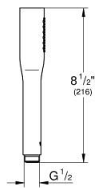

## 22 126 KF0 EUPHORIA COSMOPOLITAN STICK HAND SHOWER 1 SPRAY

### PRODUCT DESCRIPTION

- Colour: phantom black
- spray pattern: Standard spray
- maximum flow rate (at 3 bar): 8.2 l/min
- GROHE EcoJoy - less water, perfect flow
- GROHE SpeedClean - effortless limescale removal
- Inner WaterGuide - inner insulation for surface protection
- universal mounting system, fitting all standard shower hoses
- suitable for instantaneous heater
- minimum pressure 1.0 bar