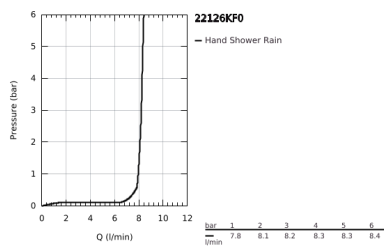

## 22 126 KF0 EUPHORIA COSMOPOLITAN STICK HAND SHOWER 1 SPRAY

### PRODUCT DESCRIPTION

- Colour: phantom black
- spray pattern: Standard spray
- maximum flow rate (at 3 bar): 8.2 l/min
- GROHE EcoJoy - less water, perfect flow
- GROHE SpeedClean - effortless limescale removal
- Inner WaterGuide - inner insulation for surface protection
- universal mounting system, fitting all standard shower hoses
- suitable for instantaneous heater
- minimum pressure 1.0 bar