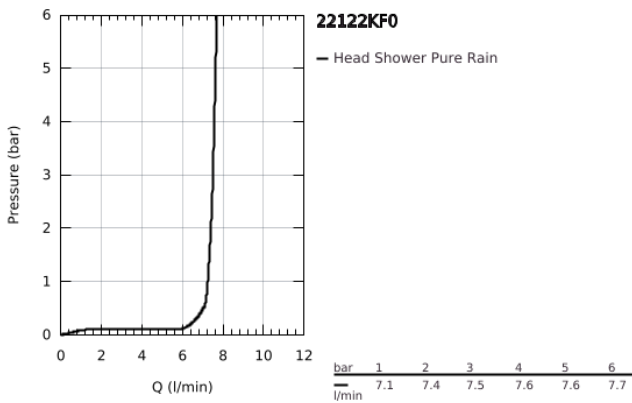

22 122 KF0 RAINSHOWER MONO 310 HEAD SHOWER SET CEILING 142 MM, 1 SPRAY

PRODUCT DESCRIPTION

- Colour: phantom black
- consisting of:
 - head shower Rainshower 310, spray plate phantom black
 - spray pattern: GROHE PureRain
 - Rainshower shower arm ceiling 142 mm
 - GROHE EcoJoy 9.5 l/min flow limiter
 - GROHE DreamSpray - perfect spray pattern
 - GROHE SpeedClean - effortless limescale removal
 - Inner WaterGuide - inner insulation for surface protection
- suitable for instantaneous heater

22 122 KF0 RAINSHOWER MONO 310 HEAD SHOWER SET CEILING 142 MM, 1 SPRAY

SPARE PARTS

- 1: escutcheon (Spare part-nr. 11741KF0)
- 2: Fibre seal dia. $\varnothing 18.5 \times \varnothing 12 \times 2$ (Spare part-nr. 0138900M)
- 3: Dirt strainer (Spare part-nr. 48007000)