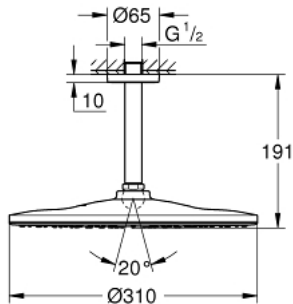

22 122 KF0 RAINSHOWER MONO 310 HEAD SHOWER SET CEILING 142 MM, 1 SPRAY

PRODUCT DESCRIPTION

- Colour: phantom black
- consisting of:
 - head shower Rainshower 310, spray plate phantom black
 - spray pattern: GROHE PureRain
 - Rainshower shower arm ceiling 142 mm
 - GROHE EcoJoy 9.5 l/min flow limiter
 - GROHE DreamSpray - perfect spray pattern
 - GROHE SpeedClean - effortless limescale removal
 - Inner WaterGuide - inner insulation for surface protection
- suitable for instantaneous heater

22 122 KF0 RAINSHOWER MONO 310 HEAD SHOWER SET CEILING 142 MM, 1 SPRAY

SPARE PARTS

- 1: escutcheon (Spare part-nr. 11741KF0)
- 2: Fibre seal dia. $\varnothing 18.5 \times \varnothing 12 \times 2$ (Spare part-nr. 0138900M)
- 3: Dirt strainer (Spare part-nr. 48007000)