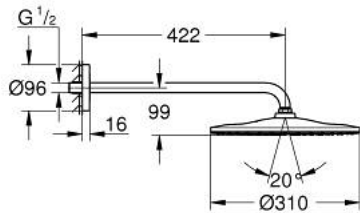

22 121 KF0 RAINSHOWER MONO 310 HEAD SHOWER SET 422 MM, 1 SPRAY

PRODUCT DESCRIPTION

- Colour: phantom black
- consisting of:
 - head shower Rainshower 310, spray plate phantom black
 - spray pattern: GROHE PureRain
 - shower arm 422 mm
 - GROHE EcoJoy 9.5 l/min flow limiter
 - GROHE DreamSpray - perfect spray pattern
 - GROHE SpeedClean - effortless limescale removal
 - Inner WaterGuide - inner insulation for surface protection
 - suitable for instantaneous heater

22 121 KF0 RAINSHOWER MONO 310 HEAD SHOWER SET 422 MM, 1 SPRAY

SPARE PARTS

- 1: Fibre seal dia. $\varnothing 18.5 \times \varnothing 12 \times 2$ (Spare part-nr. 0138900M)
- 2: Dirt strainer (Spare part-nr. 48007000)