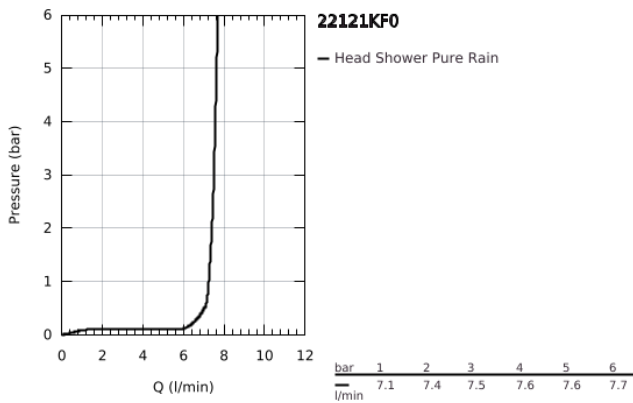

22 121 KF0 RAINSHOWER MONO 310 HEAD SHOWER SET 422 MM, 1 SPRAY

PRODUCT DESCRIPTION

- Colour: phantom black
- consisting of:
 - head shower Rainshower 310, spray plate phantom black
 - spray pattern: GROHE PureRain
 - shower arm 422 mm
 - GROHE EcoJoy 9.5 l/min flow limiter
 - GROHE DreamSpray - perfect spray pattern
 - GROHE SpeedClean - effortless limescale removal
 - Inner WaterGuide - inner insulation for surface protection
 - suitable for instantaneous heater

22 121 KF0 RAINSHOWER MONO 310 HEAD SHOWER SET 422 MM, 1 SPRAY

SPARE PARTS

- 1: Fibre seal dia. $\varnothing 18.5 \times \varnothing 12 \times 2$ (Spare part-nr. 0138900M)
- 2: Dirt strainer (Spare part-nr. 48007000)