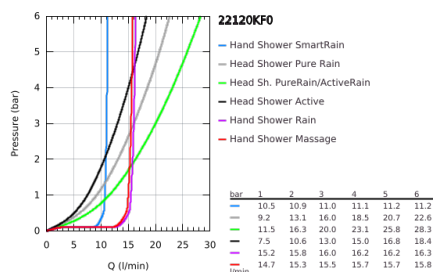

22 120 KF0 EUPHORIA SMARTCONTROL SYSTEM 310 SHOWER SYSTEM WITH SAFETY MIXER FOR WALL MOUNTING

PRODUCT DESCRIPTION

- Colour: phantom black
- consisting of:
 - horizontal 450 mm shower arm
 - upper bracket adjustable for minimal adaption to existing drilling holes
 - exposed SmartControl Safety Mixer
- allows change between:
 - head shower Rainshower SmartActive 310
 - spray patterns: GROHE PureRain, ActiveRain
 - hand shower Euphoria 110 Massage, spray plate phantom black
 - spray patterns: Rain, SmartRain, Massage
- maximum flow rate (at 3 bar): 16 l/min
- adjustable in height with gliding element
- shower hose Silverflex 1750 mm 1/2" x 1/2" (28 388)
- GROHE DreamSpray - perfect spray pattern
- GROHE CoolTouch - no risk of scalding
- GROHE TurboStat - compact cartridge with wax thermoelement
- GROHE ProGrip - with knurl structure
- GROHE SafeStop at 38°C
- GROHE SafeStop Plus - optional temperature limiter at 43°C included
- GROHE SmartControl - control the shower with intuitive push/turn button
- integrated GROHE EasyReach shower tray
- GROHE SpeedClean - effortless limescale removal
- Inner WaterGuide - inner insulation for surface protection
- TwistStop - to prevent hose from twisting
- suitable for instantaneous heaters from 18 kW/h
- minimum flow rate 5 l/min.

22 120 KF0 EUPHORIA SMARTCONTROL SYSTEM 310 SHOWER SYSTEM WITH SAFETY MIXER FOR WALL MOUNTING

SPARE PARTS

- 1: Thermostatic compact cartridge 1/2" (Spare part-nr. 47439000)
- 2: Cartridge (Spare part-nr. 48297000)
- 3: Non-return valve (Spare part-nr. 49069000)
- 4: Non-return valve (Spare part-nr. 08565000)
- 5: Glider (Spare part-nr. 48177KF0)
- 6: Dirt strainer (Spare part-nr. 0700200M)
- 7: Shower bar holder (Spare part-nr. 48279KF0)
- 9: GROHE TurboStat cartridge 1/2" (Spare part-nr. 47175000)*
- 10: Socket Spanner (Spare part-nr. 49059000)*