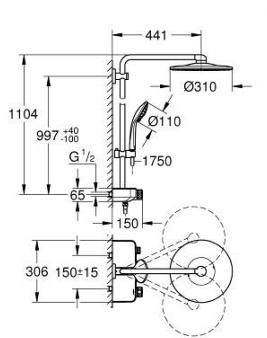

22 120 KF0 EUPHORIA SMARTCONTROL SYSTEM 310 SHOWER SYSTEM WITH SAFETY MIXER FOR WALL MOUNTING

PRODUCT DESCRIPTION

- Colour: phantom black
- consisting of:
 - horizontal 450 mm shower arm
 - upper bracket adjustable for minimal adaption to existing drilling holes
 - exposed SmartControl Safety Mixer
- allows change between:
 - head shower Rainshower SmartActive 310
 - spray patterns: GROHE PureRain, ActiveRain
 - hand shower Euphoria 110 Massage, spray plate phantom black
 - spray patterns: Rain, SmartRain, Massage
- maximum flow rate (at 3 bar): 16 l/min
- adjustable in height with gliding element
- shower hose Silverflex 1750 mm 1/2" x 1/2" (28 388)
- GROHE DreamSpray - perfect spray pattern
- GROHE CoolTouch - no risk of scalding
- GROHE TurboStat - compact cartridge with wax thermoelement
- GROHE ProGrip - with knurl structure
- GROHE SafeStop at 38°C
- GROHE SafeStop Plus - optional temperature limiter at 43°C included
- GROHE SmartControl - control the shower with intuitive push/turn button
- integrated GROHE EasyReach shower tray
- GROHE SpeedClean - effortless limescale removal
- Inner WaterGuide - inner insulation for surface protection
- TwistStop - to prevent hose from twisting
- suitable for instantaneous heaters from 18 kW/h
- minimum flow rate 5 l/min.

22 120 KF0 EUPHORIA SMARTCONTROL SYSTEM 310 SHOWER SYSTEM WITH SAFETY MIXER FOR WALL MOUNTING

SPARE PARTS

- 1: Thermostatic compact cartridge 1/2" (Spare part-nr. 47439000)
- 2: Cartridge (Spare part-nr. 48297000)
- 3: Non-return valve (Spare part-nr. 49069000)
- 4: Non-return valve (Spare part-nr. 08565000)
- 5: Glider (Spare part-nr. 48177KF0)
- 6: Dirt strainer (Spare part-nr. 0700200M)
- 7: Shower bar holder (Spare part-nr. 48279KF0)
- 9: GROHE TurboStat cartridge 1/2" (Spare part-nr. 47175000)*
- 10: Socket Spanner (Spare part-nr. 49059000)*