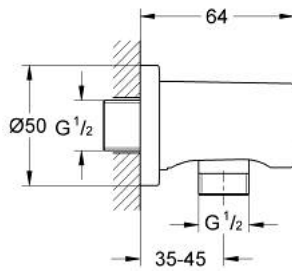

22 118 KF0 RAINSHOWER SHOWER OUTLET ELBOW 1/2"

PRODUCT DESCRIPTION

- Colour: phantom black
- male thread
- with round escutcheon
- protected against backflow
- professional edition

22 118 KF0 RAINSHOWER SHOWER OUTLET ELBOW 1/2"

SPARE PARTS

1: Non-return valve (Spare part-nr. 08565000)