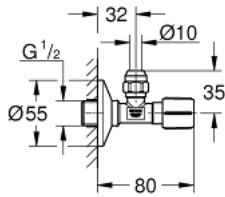

## 22 074 KF0 ANGLE VALVE 1/2"

### PRODUCT DESCRIPTION

- Colour: phantom black
- pre-roughened connection thread for easy sealing
- wall connection 1/2"
- outlet thread 3/8"
- with length compensation
- with compression nut Ø 10mm
- water protected spindle shutoff, brass, with grease chamber and double o-ring sealing
- long connecting shaft
- ergonomic metal handle
- marking: neutral
- metal push-on escutcheon Ø 55 mm
- GROHE LongLife finish