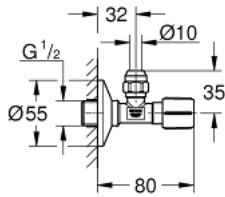

22 074 KF0 ANGLE VALVE 1/2"

PRODUCT DESCRIPTION

- Colour: phantom black
- pre-roughened connection thread for easy sealing
- wall connection 1/2"
- outlet thread 3/8"
- with length compensation
- with compression nut Ø 10mm
- water protected spindle shutoff, brass, with grease chamber and double o-ring sealing
- long connecting shaft
- ergonomic metal handle
- marking: neutral
- metal push-on escutcheon Ø 55 mm
- GROHE LongLife finish