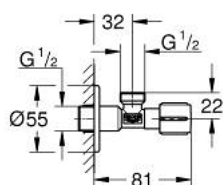

22 041 AL0 ANGLE VALVE 1/2"

PRODUCT DESCRIPTION

- Colour: brushed hard graphite
- pre-roughened connection thread for easy sealing
- wall connection 1/2"
- outlet 1/2"
- water protected spindle shutoff, brass, with grease chamber and double o-ring sealing
- long connecting shaft
- ergonomic metal handle
- marking: neutral
- metal push-on escutcheon Ø 55 mm
- GROHE LongLife finish
- GROHE LongLife finish