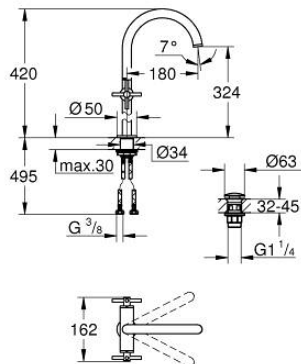

21 149 MS0 **ATRIO SINGLE-HOLE BASIN MIXER 1/2"**
XL-SIZE

PRODUCT DESCRIPTION

- Colour: satin steel
- for free-standing basins
- ceramic headparts 1/2", 90°
- GROHE LongLife finish
- GROHE EcoJoy - less water, perfect flow
- maximum flow rate (at 3 bar): 5 l/min
- rapid installation system
- swivel tubular spout with mousseur and stop limiter
- adjustable swivel area 0° / 150° / 360°
- Push-open waste set 1 1/4"
- flexible connection hoses
- with cross handles
- Two different sets of caps included. One set with "H" and "C" marking, one set without marking

21 149 MS0 **ATRIO SINGLE-HOLE BASIN MIXER 1/2"**
XL-SIZE

SPARE PARTS

- 1: Cross handles (Spare part-nr. 14215MS0)
- 2: Ceramic headpart, 1/2" (Spare part-nr. 45883000)
- 2.1: O-ring Ø18,2 x Ø1,7 (Spare part-nr. 0392400M)
- 3: Ceramic headpart, 1/2" (Spare part-nr. 45882000)
- 3.1: O-ring Ø18,2 x Ø1,7 (Spare part-nr. 0392400M)
- 4: Outlet (Spare part-nr. 101281MS00)
- 4.1: Flow straightener (Spare part-nr. 48408000)
- 4.2: Safety ring (Spare part-nr. 4826600M)
- 4.3: Sealing washer (Spare part-nr. 0128500M)
- 5: Shank fastening assembly (Spare part-nr. 48384000)
- 6: Waste set with push-open plug (Spare part-nr. 65807MS0)