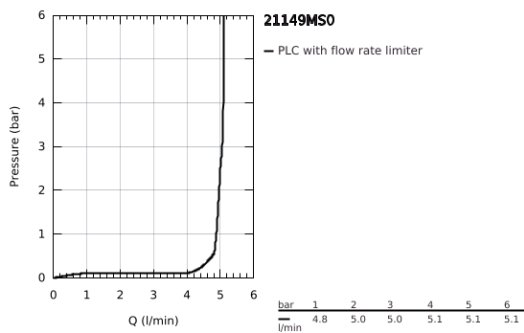

21 149 MS0 **ATRIO SINGLE-HOLE BASIN MIXER 1/2"**
XL-SIZE

PRODUCT DESCRIPTION

- Colour: satin steel
- for free-standing basins
- ceramic headparts 1/2", 90°
- GROHE LongLife finish
- GROHE EcoJoy - less water, perfect flow
- maximum flow rate (at 3 bar): 5 l/min
- rapid installation system
- swivel tubular spout with mousseur and stop limiter
- adjustable swivel area 0° / 150° / 360°
- Push-open waste set 1 1/4"
- flexible connection hoses
- with cross handles
- Two different sets of caps included. One set with "H" and "C" marking, one set without marking

21 149 MS0 ATRIO SINGLE-HOLE BASIN MIXER 1/2" XL-SIZE

SPARE PARTS

- 1: Cross handles (Spare part-nr. 14215MS0)
- 2: Ceramic headpart, 1/2" (Spare part-nr. 45883000)
- 2.1: O-ring Ø18,2 x Ø1,7 (Spare part-nr. 0392400M)
- 3: Ceramic headpart, 1/2" (Spare part-nr. 45882000)
- 3.1: O-ring Ø18,2 x Ø1,7 (Spare part-nr. 0392400M)
- 4: Outlet (Spare part-nr. 101281MS00)
- 4.1: Flow straightener (Spare part-nr. 48408000)
- 4.2: Safety ring (Spare part-nr. 4826600M)
- 4.3: Sealing washer (Spare part-nr. 0128500M)
- 5: Shank fastening assembly (Spare part-nr. 48384000)
- 6: Waste set with push-open plug (Spare part-nr. 65807MS0)