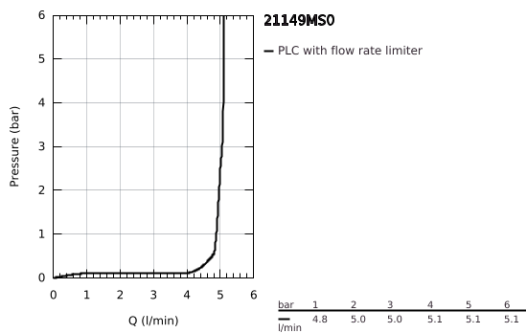

21 149 MS0 **ATRIO SINGLE-HOLE BASIN MIXER 1/2"**
XL-SIZE

PRODUCT DESCRIPTION

- Colour: satin steel
- for free-standing basins
- ceramic headparts 1/2", 90°
- GROHE LongLife finish
- GROHE EcoJoy - less water, perfect flow
- maximum flow rate (at 3 bar): 5 l/min
- rapid installation system
- swivel tubular spout with mousseur and stop limiter
- adjustable swivel area 0° / 150° / 360°
- Push-open waste set 1 1/4"
- flexible connection hoses
- with cross handles
- Two different sets of caps included. One set with "H" and "C" marking, one set without marking

21 149 MS0 **ATRIO SINGLE-HOLE BASIN MIXER 1/2"**
XL-SIZE

SPARE PARTS

- 1: Cross handles (Spare part-nr. 14215MS0)
- 2: Ceramic headpart, 1/2" (Spare part-nr. 45883000)
- 2.1: O-ring Ø18,2 x Ø1,7 (Spare part-nr. 0392400M)
- 3: Ceramic headpart, 1/2" (Spare part-nr. 45882000)
- 3.1: O-ring Ø18,2 x Ø1,7 (Spare part-nr. 0392400M)
- 4: Outlet (Spare part-nr. 101281MS00)
- 4.1: Flow straightener (Spare part-nr. 48408000)
- 4.2: Safety ring (Spare part-nr. 4826600M)
- 4.3: Sealing washer (Spare part-nr. 0128500M)
- 5: Shank fastening assembly (Spare part-nr. 48384000)
- 6: Waste set with push-open plug (Spare part-nr. 65807MS0)