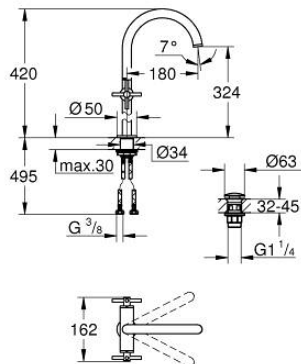

21 149 MS0 **ATRIO SINGLE-HOLE BASIN MIXER 1/2"**
XL-SIZE

PRODUCT DESCRIPTION

- Colour: satin steel
- for free-standing basins
- ceramic headparts 1/2", 90°
- GROHE LongLife finish
- GROHE EcoJoy - less water, perfect flow
- maximum flow rate (at 3 bar): 5 l/min
- rapid installation system
- swivel tubular spout with mousseur and stop limiter
- adjustable swivel area 0° / 150° / 360°
- Push-open waste set 1 1/4"
- flexible connection hoses
- with cross handles
- Two different sets of caps included. One set with "H" and "C" marking, one set without marking

21 149 MS0 ATRIO SINGLE-HOLE BASIN MIXER 1/2" XL-SIZE

SPARE PARTS

- 1: Cross handles (Spare part-nr. 14215MS0)
- 2: Ceramic headpart, 1/2" (Spare part-nr. 45883000)
- 2.1: O-ring Ø18,2 x Ø1,7 (Spare part-nr. 0392400M)
- 3: Ceramic headpart, 1/2" (Spare part-nr. 45882000)
- 3.1: O-ring Ø18,2 x Ø1,7 (Spare part-nr. 0392400M)
- 4: Outlet (Spare part-nr. 101281MS00)
- 4.1: Flow straightener (Spare part-nr. 48408000)
- 4.2: Safety ring (Spare part-nr. 4826600M)
- 4.3: Sealing washer (Spare part-nr. 0128500M)
- 5: Shank fastening assembly (Spare part-nr. 48384000)
- 6: Waste set with push-open plug (Spare part-nr. 65807MS0)