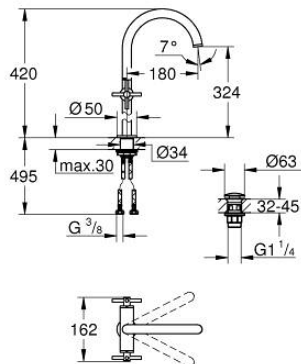

21 149 MG0 ATRIO SINGLE-HOLE BASIN MIXER 1/2" XL-SIZE

PRODUCT DESCRIPTION

- Colour: satin graphite
- for free-standing basins
- ceramic headparts 1/2", 90°
- GROHE LongLife finish
- GROHE EcoJoy - less water, perfect flow
- maximum flow rate (at 3 bar): 5 l/min
- rapid installation system
- swivel tubular spout with mousseur and stop limiter
- adjustable swivel area 0° / 150° / 360°
- Push-open waste set 1 1/4"
- flexible connection hoses
- with cross handles
- Two different sets of caps included. One set with "H" and "C" marking, one set without marking

21 149 MG0 ATRIO SINGLE-HOLE BASIN MIXER 1/2" XL-SIZE

SPARE PARTS

- 1: Cross handles (Spare part-nr. 14215MG0)
- 2: Ceramic headpart, 1/2" (Spare part-nr. 45883000)
- 2.1: O-ring Ø18,2 x Ø1,7 (Spare part-nr. 0392400M)
- 3: Ceramic headpart, 1/2" (Spare part-nr. 45882000)
- 3.1: O-ring Ø18,2 x Ø1,7 (Spare part-nr. 0392400M)
- 4: Outlet (Spare part-nr. 101281MG00)
- 4.1: Flow straightener (Spare part-nr. 48408000)
- 4.2: Safety ring (Spare part-nr. 4826600M)
- 4.3: Sealing washer (Spare part-nr. 0128500M)
- 5: Shank fastening assembly (Spare part-nr. 48384000)
- 6: Waste set with push-open plug (Spare part-nr. 65807MG0)