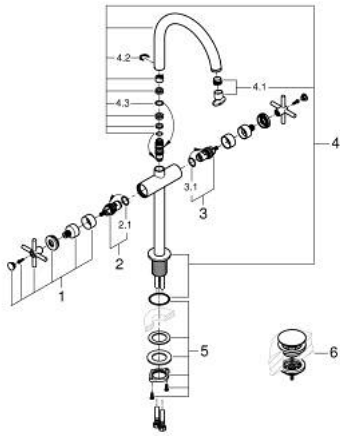

21 149 MG0 ATRIO SINGLE-HOLE BASIN MIXER 1/2" XL-SIZE

PRODUCT DESCRIPTION

- Colour: satin graphite
- for free-standing basins
- ceramic headparts 1/2", 90°
- GROHE LongLife finish
- GROHE EcoJoy - less water, perfect flow
- maximum flow rate (at 3 bar): 5 l/min
- rapid installation system
- swivel tubular spout with mousseur and stop limiter
- adjustable swivel area 0° / 150° / 360°
- Push-open waste set 1 1/4"
- flexible connection hoses
- with cross handles
- Two different sets of caps included. One set with "H" and "C" marking, one set without marking

21 149 MG0 ATRIO SINGLE-HOLE BASIN MIXER 1/2" XL-SIZE

SPARE PARTS

- 1: Cross handles (Spare part-nr. 14215MG0)
- 2: Ceramic headpart, 1/2" (Spare part-nr. 45883000)
- 2.1: O-ring Ø18,2 x Ø1,7 (Spare part-nr. 0392400M)
- 3: Ceramic headpart, 1/2" (Spare part-nr. 45882000)
- 3.1: O-ring Ø18,2 x Ø1,7 (Spare part-nr. 0392400M)
- 4: Outlet (Spare part-nr. 101281MG00)
- 4.1: Flow straightener (Spare part-nr. 48408000)
- 4.2: Safety ring (Spare part-nr. 4826600M)
- 4.3: Sealing washer (Spare part-nr. 0128500M)
- 5: Shank fastening assembly (Spare part-nr. 48384000)
- 6: Waste set with push-open plug (Spare part-nr. 65807MG0)