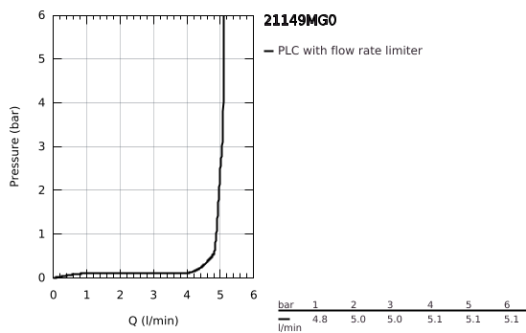

21 149 MG0 ATRIO SINGLE-HOLE BASIN MIXER 1/2" XL-SIZE

PRODUCT DESCRIPTION

- Colour: satin graphite
- for free-standing basins
- ceramic headparts 1/2", 90°
- GROHE LongLife finish
- GROHE EcoJoy - less water, perfect flow
- maximum flow rate (at 3 bar): 5 l/min
- rapid installation system
- swivel tubular spout with mousseur and stop limiter
- adjustable swivel area 0° / 150° / 360°
- Push-open waste set 1 1/4"
- flexible connection hoses
- with cross handles
- Two different sets of caps included. One set with "H" and "C" marking, one set without marking

21 149 MG0 ATRIO SINGLE-HOLE BASIN MIXER 1/2" XL-SIZE

SPARE PARTS

- 1: Cross handles (Spare part-nr. 14215MG0)
- 2: Ceramic headpart, 1/2" (Spare part-nr. 45883000)
- 2.1: O-ring Ø18,2 x Ø1,7 (Spare part-nr. 0392400M)
- 3: Ceramic headpart, 1/2" (Spare part-nr. 45882000)
- 3.1: O-ring Ø18,2 x Ø1,7 (Spare part-nr. 0392400M)
- 4: Outlet (Spare part-nr. 101281MG00)
- 4.1: Flow straightener (Spare part-nr. 48408000)
- 4.2: Safety ring (Spare part-nr. 4826600M)
- 4.3: Sealing washer (Spare part-nr. 0128500M)
- 5: Shank fastening assembly (Spare part-nr. 48384000)
- 6: Waste set with push-open plug (Spare part-nr. 65807MG0)