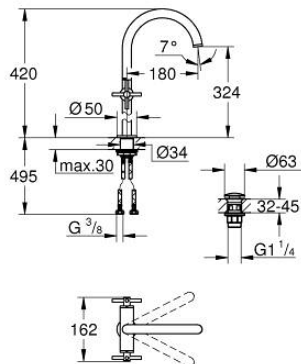

21 149 GN0 ATRIO SINGLE-HOLE BASIN MIXER 1/2" XL-SIZE

PRODUCT DESCRIPTION

- Colour: brushed cool sunrise
- for free-standing basins
- ceramic headparts 1/2", 90°
- GROHE LongLife finish
- GROHE EcoJoy - less water, perfect flow
- maximum flow rate (at 3 bar): 5 l/min
- rapid installation system
- swivel tubular spout with mousseur and stop limiter
- adjustable swivel area 0° / 150° / 360°
- Push-open waste set 1 1/4"
- flexible connection hoses
- with cross handles
- Two different sets of caps included. One set with "H" and "C" marking, one set without marking

21 149 GN0 **ATRIO SINGLE-HOLE BASIN MIXER 1/2"**
XL-SIZE

SPARE PARTS

- 1: Cross handles (Spare part-nr. 14215GN0)
- 2: Ceramic headpart, 1/2" (Spare part-nr. 45883000)
- 2.1: O-ring Ø18,2 x Ø1,7 (Spare part-nr. 0392400M)
- 3: Ceramic headpart, 1/2" (Spare part-nr. 45882000)
- 3.1: O-ring Ø18,2 x Ø1,7 (Spare part-nr. 0392400M)
- 4: Outlet (Spare part-nr. 101281GN00)
- 4.1: Flow straightener (Spare part-nr. 48408000)
- 4.2: Safety ring (Spare part-nr. 4826600M)
- 4.3: Sealing washer (Spare part-nr. 0128500M)
- 5: Shank fastening assembly (Spare part-nr. 48384000)
- 6: Waste set with push-open plug (Spare part-nr. 65807GN0)