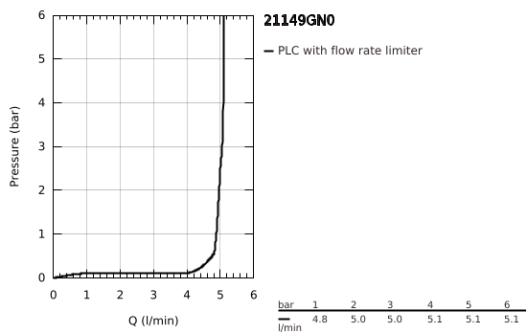

21 149 GN0 ATRIO SINGLE-HOLE BASIN MIXER 1/2" XL-SIZE

PRODUCT DESCRIPTION

- Colour: brushed cool sunrise
- for free-standing basins
- ceramic headparts 1/2", 90°
- GROHE LongLife finish
- GROHE EcoJoy - less water, perfect flow
- maximum flow rate (at 3 bar): 5 l/min
- rapid installation system
- swivel tubular spout with mousseur and stop limiter
- adjustable swivel area 0° / 150° / 360°
- Push-open waste set 1 1/4"
- flexible connection hoses
- with cross handles
- Two different sets of caps included. One set with "H" and "C" marking, one set without marking

21 149 GN0 **ATRIO SINGLE-HOLE BASIN MIXER 1/2"**
XL-SIZE

SPARE PARTS

- 1: Cross handles (Spare part-nr. 14215GN0)
- 2: Ceramic headpart, 1/2" (Spare part-nr. 45883000)
- 2.1: O-ring Ø18,2 x Ø1,7 (Spare part-nr. 0392400M)
- 3: Ceramic headpart, 1/2" (Spare part-nr. 45882000)
- 3.1: O-ring Ø18,2 x Ø1,7 (Spare part-nr. 0392400M)
- 4: Outlet (Spare part-nr. 101281GN00)
- 4.1: Flow straightener (Spare part-nr. 48408000)
- 4.2: Safety ring (Spare part-nr. 4826600M)
- 4.3: Sealing washer (Spare part-nr. 0128500M)
- 5: Shank fastening assembly (Spare part-nr. 48384000)
- 6: Waste set with push-open plug (Spare part-nr. 65807GN0)