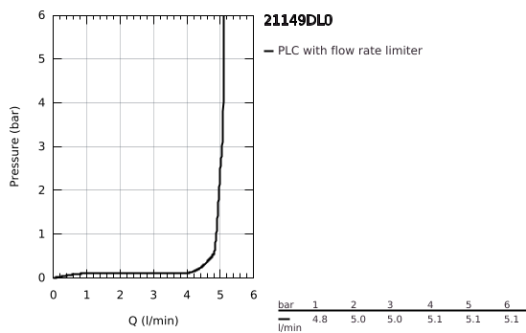

21 149 DL0 ATRIO SINGLE-HOLE BASIN MIXER 1/2" XL-SIZE

PRODUCT DESCRIPTION

- Colour: brushed warm sunset
- for free-standing basins
- ceramic headparts 1/2", 90°
- GROHE LongLife finish
- GROHE EcoJoy - less water, perfect flow
- maximum flow rate (at 3 bar): 5 l/min
- rapid installation system
- swivel tubular spout with mousseur and stop limiter
- adjustable swivel area 0° / 150° / 360°
- Push-open waste set 1 1/4"
- flexible connection hoses
- with cross handles
- Two different sets of caps included. One set with "H" and "C" marking, one set without marking

21 149 DL0 ATRIO SINGLE-HOLE BASIN MIXER 1/2" XL-SIZE

SPARE PARTS

- 1: Cross handles (Spare part-nr. 14215DL0)
- 2: Ceramic headpart, 1/2" (Spare part-nr. 45883000)
- 2.1: O-ring Ø18,2 x Ø1,7 (Spare part-nr. 0392400M)
- 3: Ceramic headpart, 1/2" (Spare part-nr. 45882000)
- 3.1: O-ring Ø18,2 x Ø1,7 (Spare part-nr. 0392400M)
- 4: Outlet (Spare part-nr. 101281DL00)
- 4.1: Flow straightener (Spare part-nr. 48408000)
- 4.2: Safety ring (Spare part-nr. 4826600M)
- 4.3: Sealing washer (Spare part-nr. 0128500M)
- 5: Shank fastening assembly (Spare part-nr. 48384000)
- 6: Waste set with push-open plug (Spare part-nr. 65807DL0)