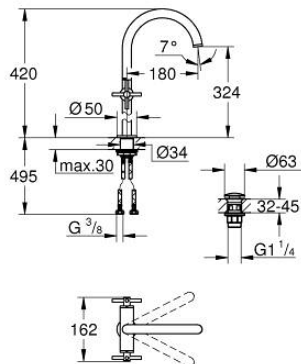

21 149 DL0 ATRIO SINGLE-HOLE BASIN MIXER 1/2" XL-SIZE

PRODUCT DESCRIPTION

- Colour: brushed warm sunset
- for free-standing basins
- ceramic headparts 1/2", 90°
- GROHE LongLife finish
- GROHE EcoJoy - less water, perfect flow
- maximum flow rate (at 3 bar): 5 l/min
- rapid installation system
- swivel tubular spout with mousseur and stop limiter
- adjustable swivel area 0° / 150° / 360°
- Push-open waste set 1 1/4"
- flexible connection hoses
- with cross handles
- Two different sets of caps included. One set with "H" and "C" marking, one set without marking

21 149 DL0 ATRIO SINGLE-HOLE BASIN MIXER 1/2" XL-SIZE

SPARE PARTS

- 1: Cross handles (Spare part-nr. 14215DL0)
- 2: Ceramic headpart, 1/2" (Spare part-nr. 45883000)
- 2.1: O-ring Ø18,2 x Ø1,7 (Spare part-nr. 0392400M)
- 3: Ceramic headpart, 1/2" (Spare part-nr. 45882000)
- 3.1: O-ring Ø18,2 x Ø1,7 (Spare part-nr. 0392400M)
- 4: Outlet (Spare part-nr. 101281DL00)
- 4.1: Flow straightener (Spare part-nr. 48408000)
- 4.2: Safety ring (Spare part-nr. 4826600M)
- 4.3: Sealing washer (Spare part-nr. 0128500M)
- 5: Shank fastening assembly (Spare part-nr. 48384000)
- 6: Waste set with push-open plug (Spare part-nr. 65807DL0)