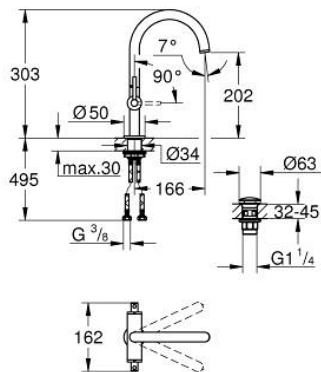

21 145 MG0 **ATRIO SINGLE-HOLE BASIN MIXER 1/2"**  
**L-SIZE**

**PRODUCT DESCRIPTION**

- Colour: satin graphite
- ceramic headparts 1/2", 90°
- GROHE LongLife finish
- GROHE EcoJoy - less water, perfect flow
- maximum flow rate (at 3 bar): 5 l/min
- rapid installation system
- swivel tubular spout with mousseur and stop limiter
- adjustable swivel area 0° / 150° / 360°
- Push-open waste set 1 1/4"
- flexible connection hoses
- with lever handles
- Two different sets of caps included. One set with "H" and "C" marking, one set without marking

## 21 145 MG0 ATRIO SINGLE-HOLE BASIN MIXER 1/2" L-SIZE

### SPARE PARTS

- 1: Lever handles (Spare part-nr. 14216MG0)
- 2: Ceramic headpart, 1/2" (Spare part-nr. 45883000)
- 2.1: O-ring Ø18,2 x Ø1,7 (Spare part-nr. 0392400M)
- 3: Ceramic headpart, 1/2" (Spare part-nr. 45882000)
- 3.1: O-ring Ø18,2 x Ø1,7 (Spare part-nr. 0392400M)
- 4: Outlet (Spare part-nr. 101280MG00)
- 4.1: Flow straightener (Spare part-nr. 48408000)
- 4.2: Safety ring (Spare part-nr. 4826600M)
- 4.3: Sealing washer (Spare part-nr. 0128500M)
- 5: Shank fastening assembly (Spare part-nr. 48384000)
- 6: Waste set with push-open plug (Spare part-nr. 65807MG0)