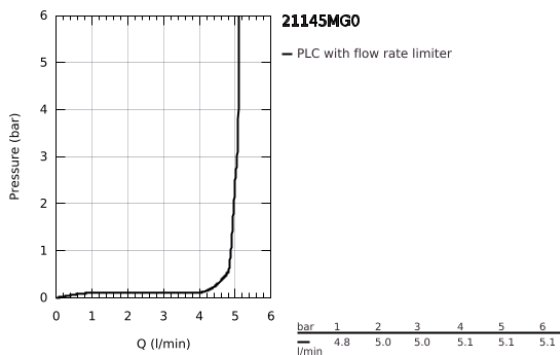

21 145 MG0 **ATRIO SINGLE-HOLE BASIN MIXER 1/2"**  
**L-SIZE**

**PRODUCT DESCRIPTION**

- Colour: satin graphite
- ceramic headparts 1/2", 90°
- GROHE LongLife finish
- GROHE EcoJoy - less water, perfect flow
- maximum flow rate (at 3 bar): 5 l/min
- rapid installation system
- swivel tubular spout with mousseur and stop limiter
- adjustable swivel area 0° / 150° / 360°
- Push-open waste set 1 1/4"
- flexible connection hoses
- with lever handles
- Two different sets of caps included. One set with "H" and "C" marking, one set without marking

## 21 145 MG0 ATRIO SINGLE-HOLE BASIN MIXER 1/2" L-SIZE

### SPARE PARTS

- 1: Lever handles (Spare part-nr. 14216MG0)
- 2: Ceramic headpart, 1/2" (Spare part-nr. 45883000)
- 2.1: O-ring Ø18,2 x Ø1,7 (Spare part-nr. 0392400M)
- 3: Ceramic headpart, 1/2" (Spare part-nr. 45882000)
- 3.1: O-ring Ø18,2 x Ø1,7 (Spare part-nr. 0392400M)
- 4: Outlet (Spare part-nr. 101280MG00)
- 4.1: Flow straightener (Spare part-nr. 48408000)
- 4.2: Safety ring (Spare part-nr. 4826600M)
- 4.3: Sealing washer (Spare part-nr. 0128500M)
- 5: Shank fastening assembly (Spare part-nr. 48384000)
- 6: Waste set with push-open plug (Spare part-nr. 65807MG0)